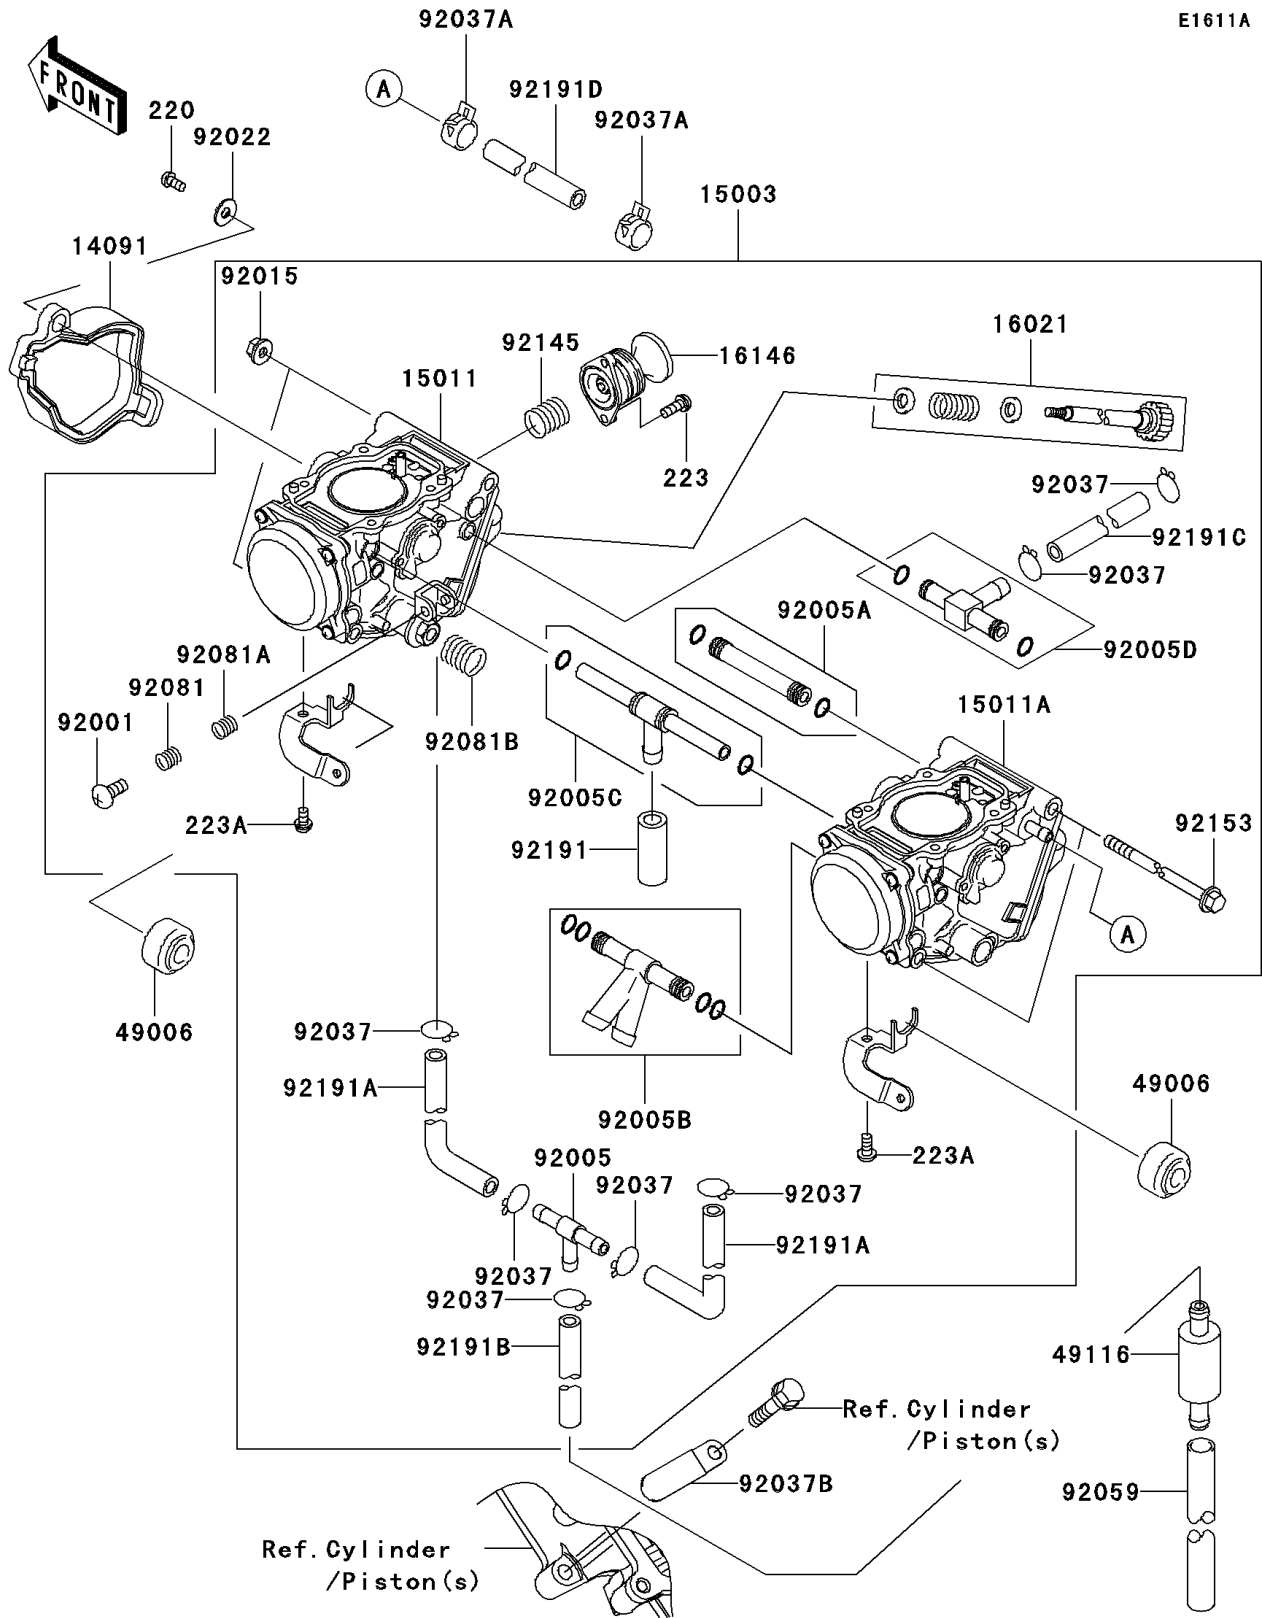

2006 Prairie 700 4x4 PARTS DIAGRAM

Carburetor(CN)

E1611A

2006 Prairie 700 4x4 PARTS LIST

Carburetor(CN)

ITEM NAME	PART NUMBER	QUANTITY
COVER,THROTTLE CABLE (Ref # 14091)	14091-1196	1
CARBURETOR-ASSY,PRIMARY PUMP (Ref # 15003)	15003-0007	1
CARBURETOR,FR (Ref # 15011)	15011-0019	1
CARBURETOR,RR (Ref # 15011A)	15011-0020	1
SCREW-THROTTLE STOP (Ref # 16021)	16021-1238	1
COVER-ASSY,PRIMING (Ref # 16146)	16146-1225	1
BOOT,STARTER CABLE (Ref # 49006)	49006-1353	2
VALVE-ASSY (Ref # 49116)	49116-1126	1
BOLT,THROTTLE ADJUST (Ref # 92001)	92001-1998	1
FITTING,FUEL,T-TYPE (Ref # 92005)	92005-1112	1
FITTING (Ref # 92005A)	92005-1375	1
FITTING (Ref # 92005B)	92005-1376	1
FITTING (Ref # 92005C)	92005-1385	1
FITTING (Ref # 92005D)	92005-1393	1
NUT,FLANGED,5MM (Ref # 92015)	92015-1259	2
WASHER,5.2X13X1 (Ref # 92022)	92022-1380	1
CLAMP,TUBE (Ref # 92037)	92037-1201	7
CLAMP,TUBE (Ref # 92037A)	92037-1505	2
CLAMP,L=45 (Ref # 92037B)	92037-1539	1
TUBE,7X10X100 (Ref # 92059)	92059-1736	1
SPRING (Ref # 92081)	92081-1620	1
SPRING,THROTTLE ADJUST LWR (Ref # 92081A)	92081-1621	1
SCREW-PAN-CROS,4X8 (Ref # 220)	220B0408	1
SCREW-PAN-WS-CROS,4X12 (Ref # 223)	223C0412	2
SCREW-PAN-WS-CROS,4X8 (Ref # 223A)	223D0408	2
SPRING,THROTTLE ADJUST CNT (Ref # 92081B)	92081-1622	1
SPRING,PRIMING (Ref # 92145)	92145-1451	1
BOLT,5X143 (Ref # 92153)	92153-1068	2
TUBE,7X11X25 (Ref # 92191)	92191-1672	1

2006 Prairie 700 4x4 PARTS LIST

Carburetor(CN)

ITEM NAME	PART NUMBER	QUANTITY
TUBE,4.5X8X65 (Ref # 92191A)	92191-1673	2
TUBE,4.5X8X420 (Ref # 92191B)	92191-1674	1
TUBE,4.5X8.5X35 (Ref # 92191C)	92191-1676	1
TUBE,5.3X10.3X200 (Ref # 92191D)	92191-1694	1