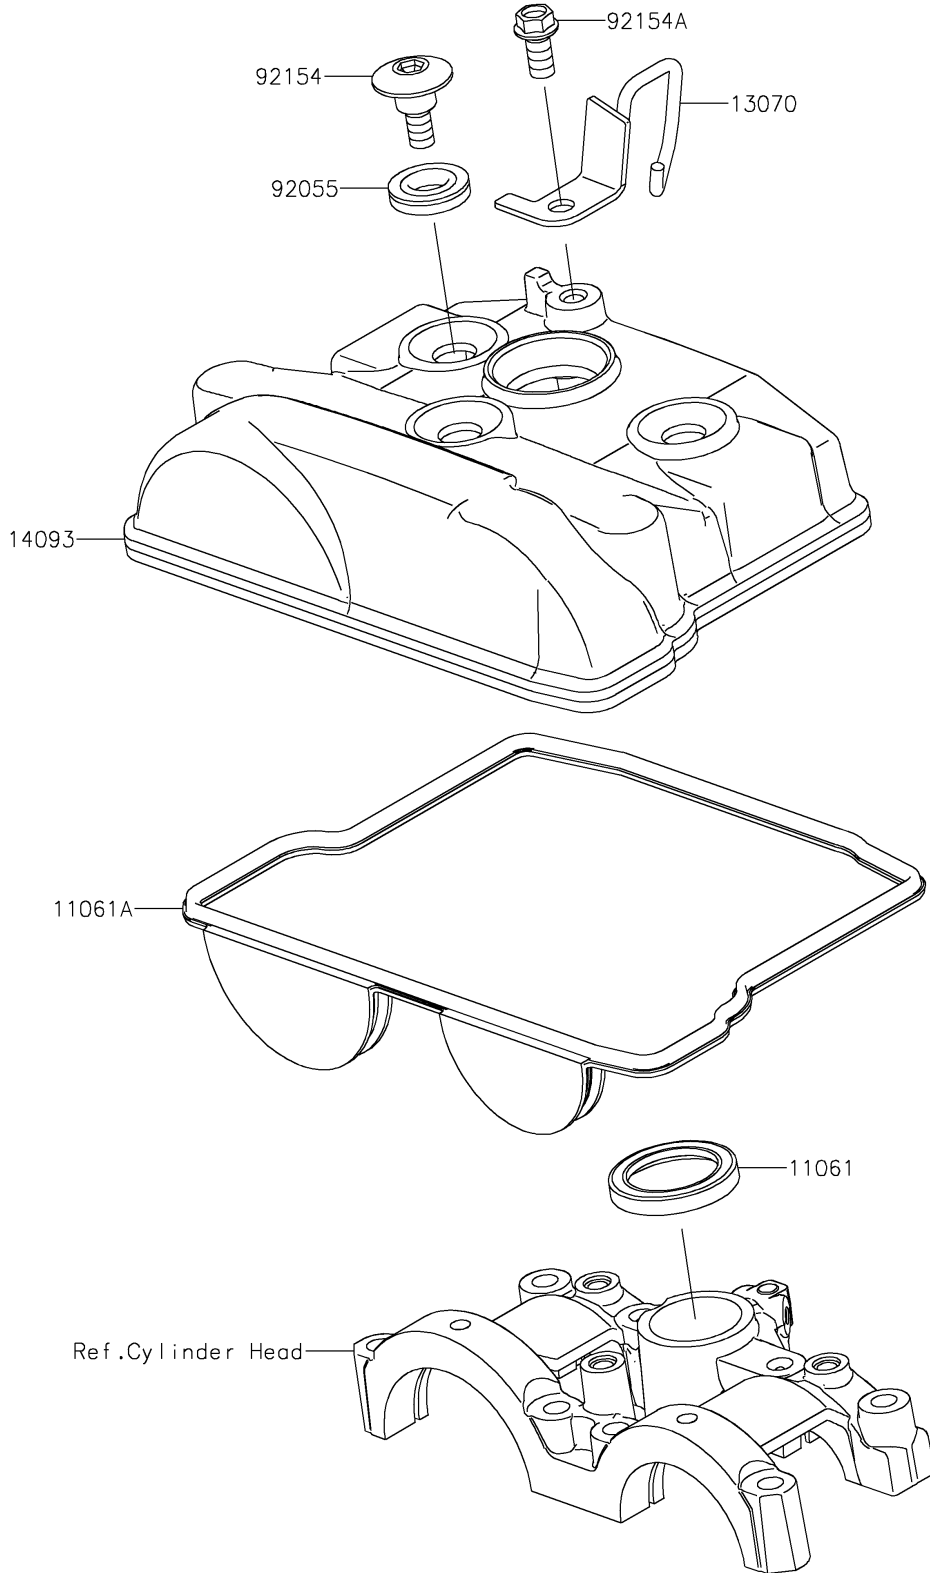

# 2020 KX250 PARTS DIAGRAM

## Cylinder Head Cover

E1112

## 2020 KX250 PARTS LIST

### Cylinder Head Cover

ITEM NAME	PART NUMBER	QUANTITY
GASKET,PLUG HOLE (Ref # 11061)	11061-1197	1
GASKET,HEAD COVER (Ref # 11061A)	11061-1321	1
GUIDE (Ref # 13070)	13070-0946	1
COVER,HEAD (Ref # 14093)	14093-0914	1
RING-O,HEAD COVER BOLT (Ref # 92055)	92055-1352	3
BOLT,SOCKET,6MM (Ref # 92154)	92154-2094	3
BOLT,FLANGED,6X12 (Ref # 92154A)	92154-2975	1