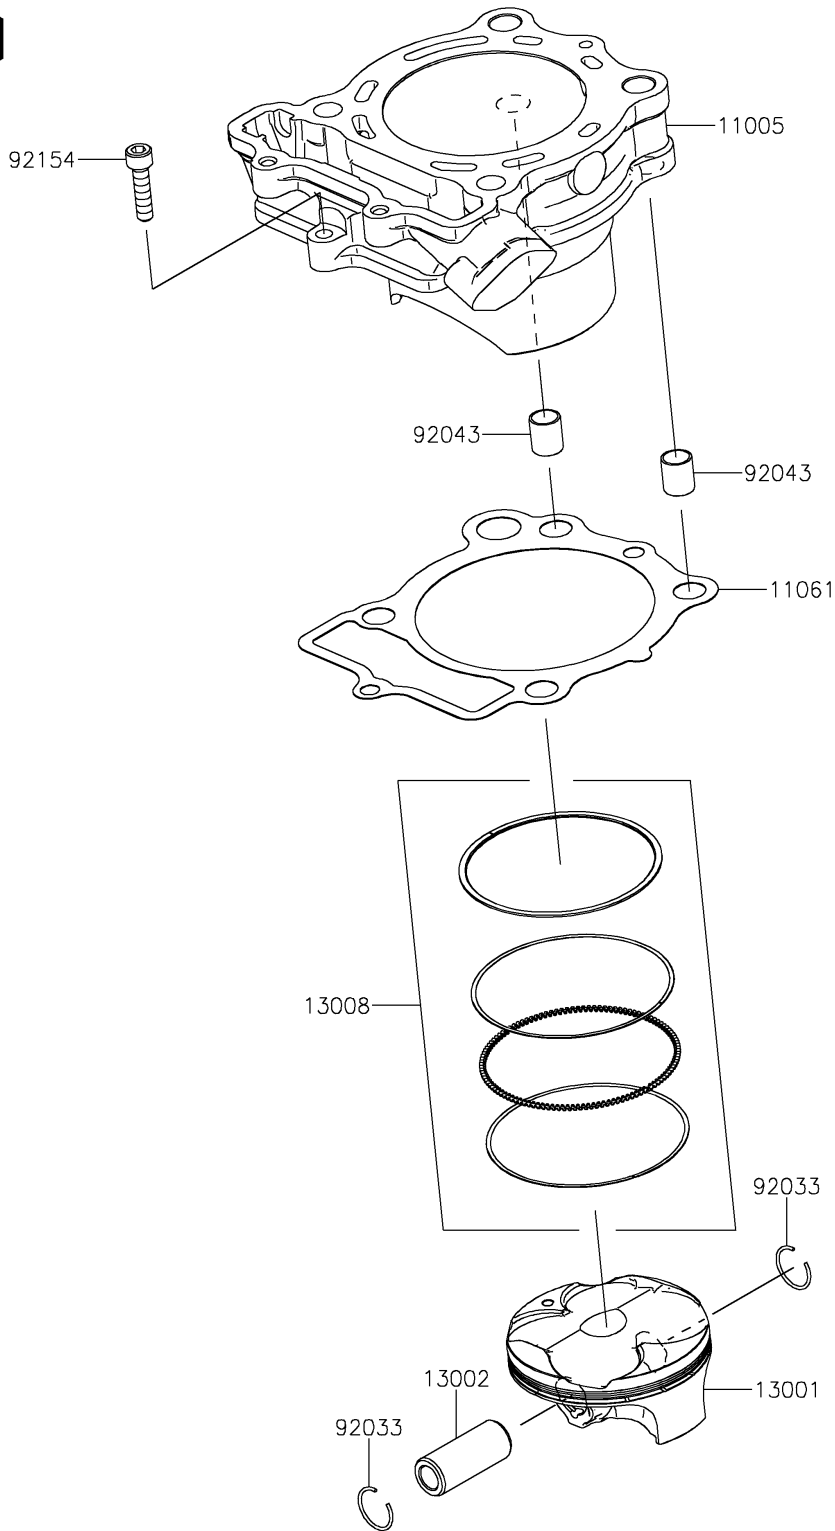

2020 KX250 PARTS DIAGRAM

Cylinder/Piston(s)

E1120

2020 KX250 PARTS LIST

Cylinder/Piston(s)

ITEM NAME	PART NUMBER	QUANTITY
CYLINDER-ENGINE (Ref # 11005)	11005-0711	1
GASKET,CYLINDER BASE (Ref # 11061)	11061-1198	1
PISTON-ENGINE (Ref # 13001)	13001-0810	1
PIN-PISTON (Ref # 13002)	13002-0721	1
RING-SET-PISTON (Ref # 13008)	13008-0585	1
RING-SNAP,PISTON PIN (Ref # 92033)	92033-1161	2
PIN,10.1X12X14 (Ref # 92043)	92043-4009	2
BOLT-SOCKET,6X25 (Ref # 92154)	92154-3960	1