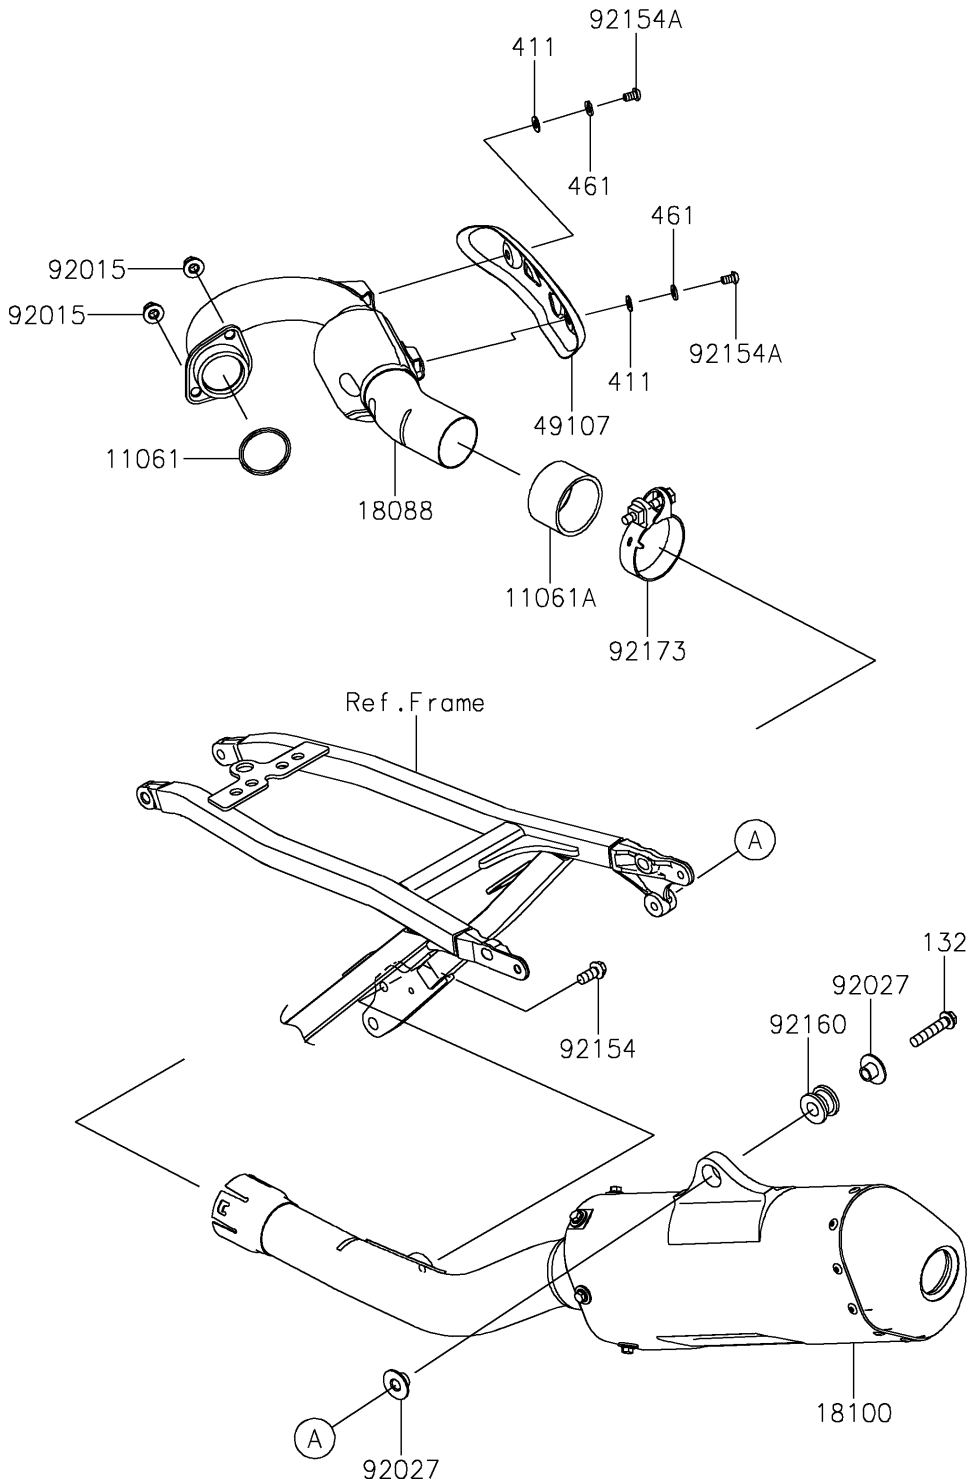

2020 KX250 PARTS DIAGRAM

Muffler(s)

E1140

2020 KX250 PARTS LIST

Muffler(s)

ITEM NAME	PART NUMBER	QUANTITY
GASKET,EX PIPE (Ref # 11061)	11061-0027	1
GASKET,CONNECTING (Ref # 11061A)	11061-0434	1
BOLT-FLANGED-SMALL,8X40 (Ref # 132)	132BA0840	1
PIPE-EXHAUST (Ref # 18088)	18088-1467	1
BODY-ASSY-MUFFLER (Ref # 18100)	18100-0606	1
WASHER-PLAIN,6MM (Ref # 411)	411S0600	2
WASHER-SPRING,6MM (Ref # 461)	461S0600	2
COVER-EXHAUST PIPE (Ref # 49107)	49107-0799	1
NUT,8MM (Ref # 92015)	92015-1402	2
COLLAR,FLANGED,8.8X10.6 (Ref # 92027)	92027-1653	2
BOLT,FLANGED,8X18 (Ref # 92154)	92154-0519	1
BOLT,TORX,6X10 (Ref # 92154A)	92154-1938	2
DAMPER,MUFFLER MOUNT (Ref # 92160)	92160-1116	1
CLAMP,57M (Ref # 92173)	92173-2168	1