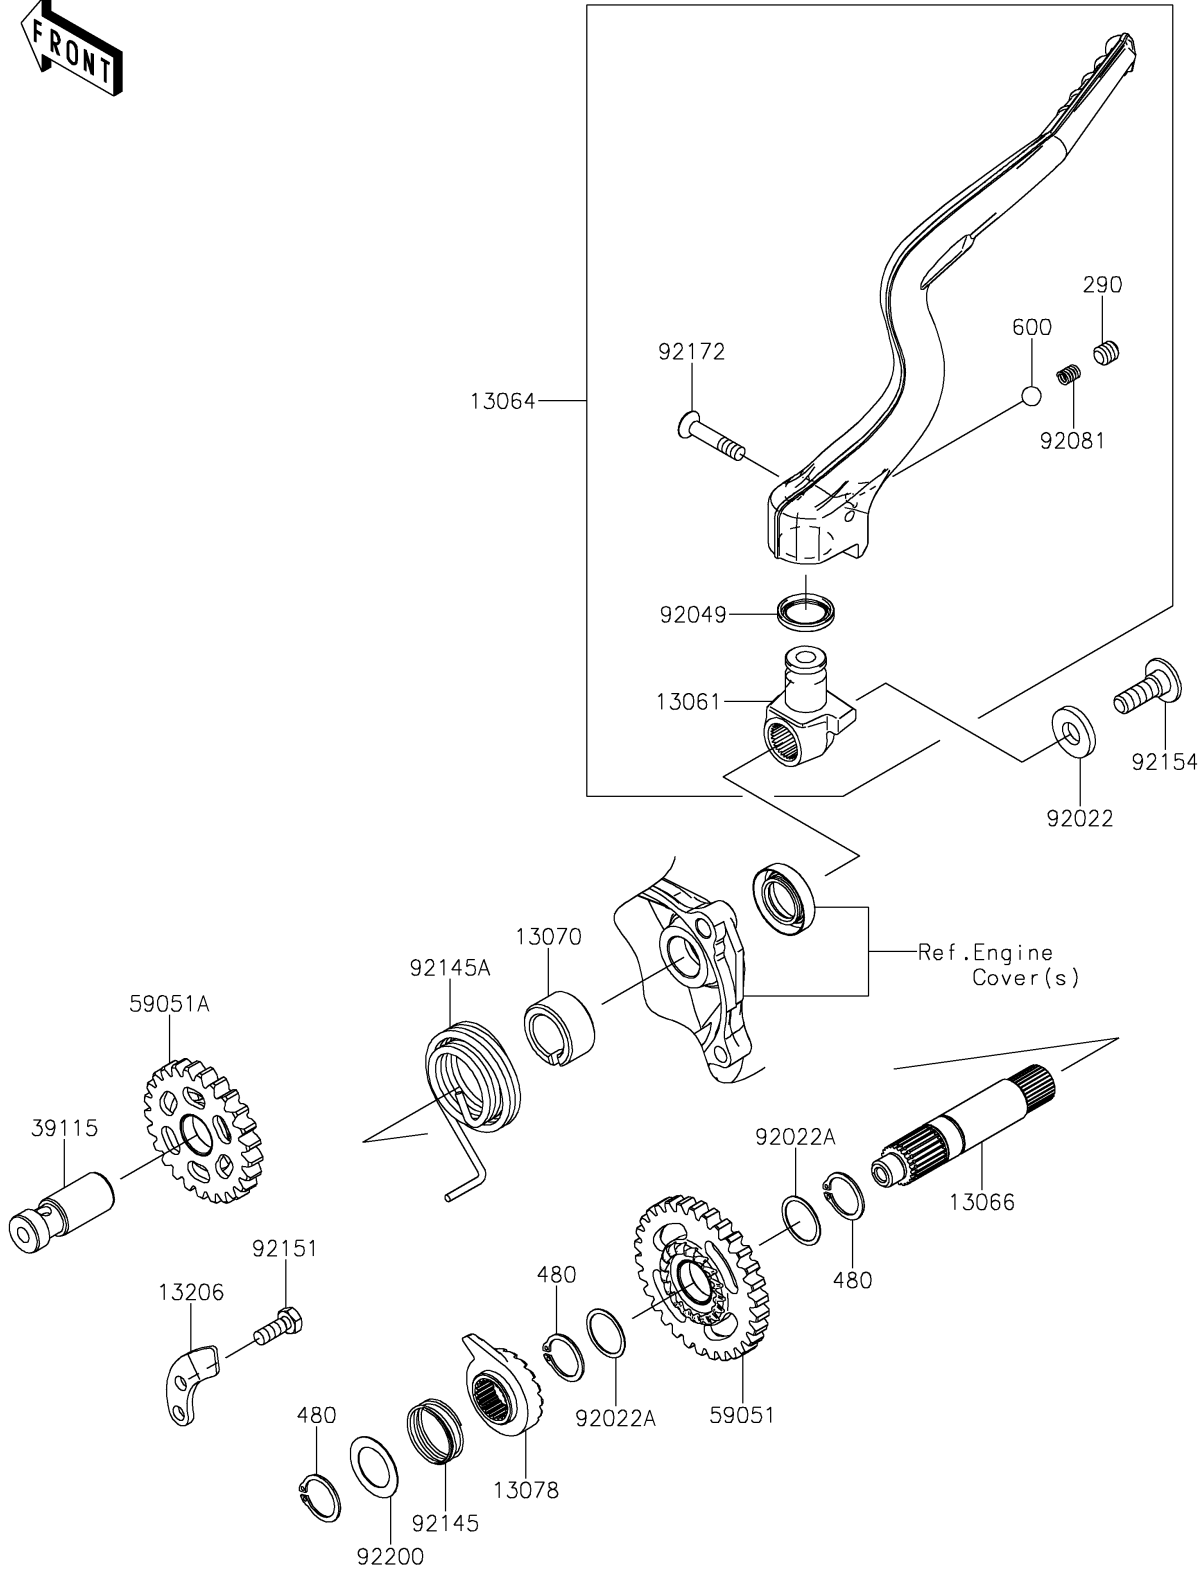

2020 KX250 PARTS DIAGRAM

Kickstarter Mechanism

E1340

2020 KX250 PARTS LIST

Kickstarter Mechanism

ITEM NAME	PART NUMBER	QUANTITY
BOSS (Ref # 13061)	13061-0357	1
LEVER-ASSY-KICK (Ref # 13064)	13064-0079	1
SHAFT-KICK (Ref # 13066)	13066-0004	1
GUIDE (Ref # 13070)	13070-0868	1
RATCHET (Ref # 13078)	13078-0559	1
GUIDE-KICK (Ref # 13206)	13206-0008	1
SCREW-SET-SOCKET,8X8 (Ref # 290)	290CA0808	1
SHAFT-IDLER,KICK (Ref # 39115)	39115-0565	1
CIRCLIP-TYPE-C,18MM (Ref # 480)	480J1800	3
GEAR-SPUR,KICK STARTER,30T (Ref # 59051)	59051-0777	1
GEAR-SPUR,KICK STARTER,25T (Ref # 59051A)	59051-0778	1
BALL-STEEL,1/4 (Ref # 600)	600A0800	1
WASHER,10X22X3.2 (Ref # 92022)	92022-1944	1
WASHER,18.3X22X0.5 (Ref # 92022A)	92022-271	2
SEAL-OIL,KICK PEDAL (Ref # 92049)	92049-1387	1
SPRING,KICK PEDAL (Ref # 92081)	92081-020	1
SPRING (Ref # 92145)	92145-0499	1
SPRING (Ref # 92145A)	92145-1724	1
BOLT,6X16 (Ref # 92151)	92151-1652	1
BOLT,SOCKET,8X25 (Ref # 92154)	92154-1943	1
SCREW,6X27 (Ref # 92172)	92172-0203	1
WASHER,18.3X27.5X0.5 (Ref # 92200)	92200-0378	1