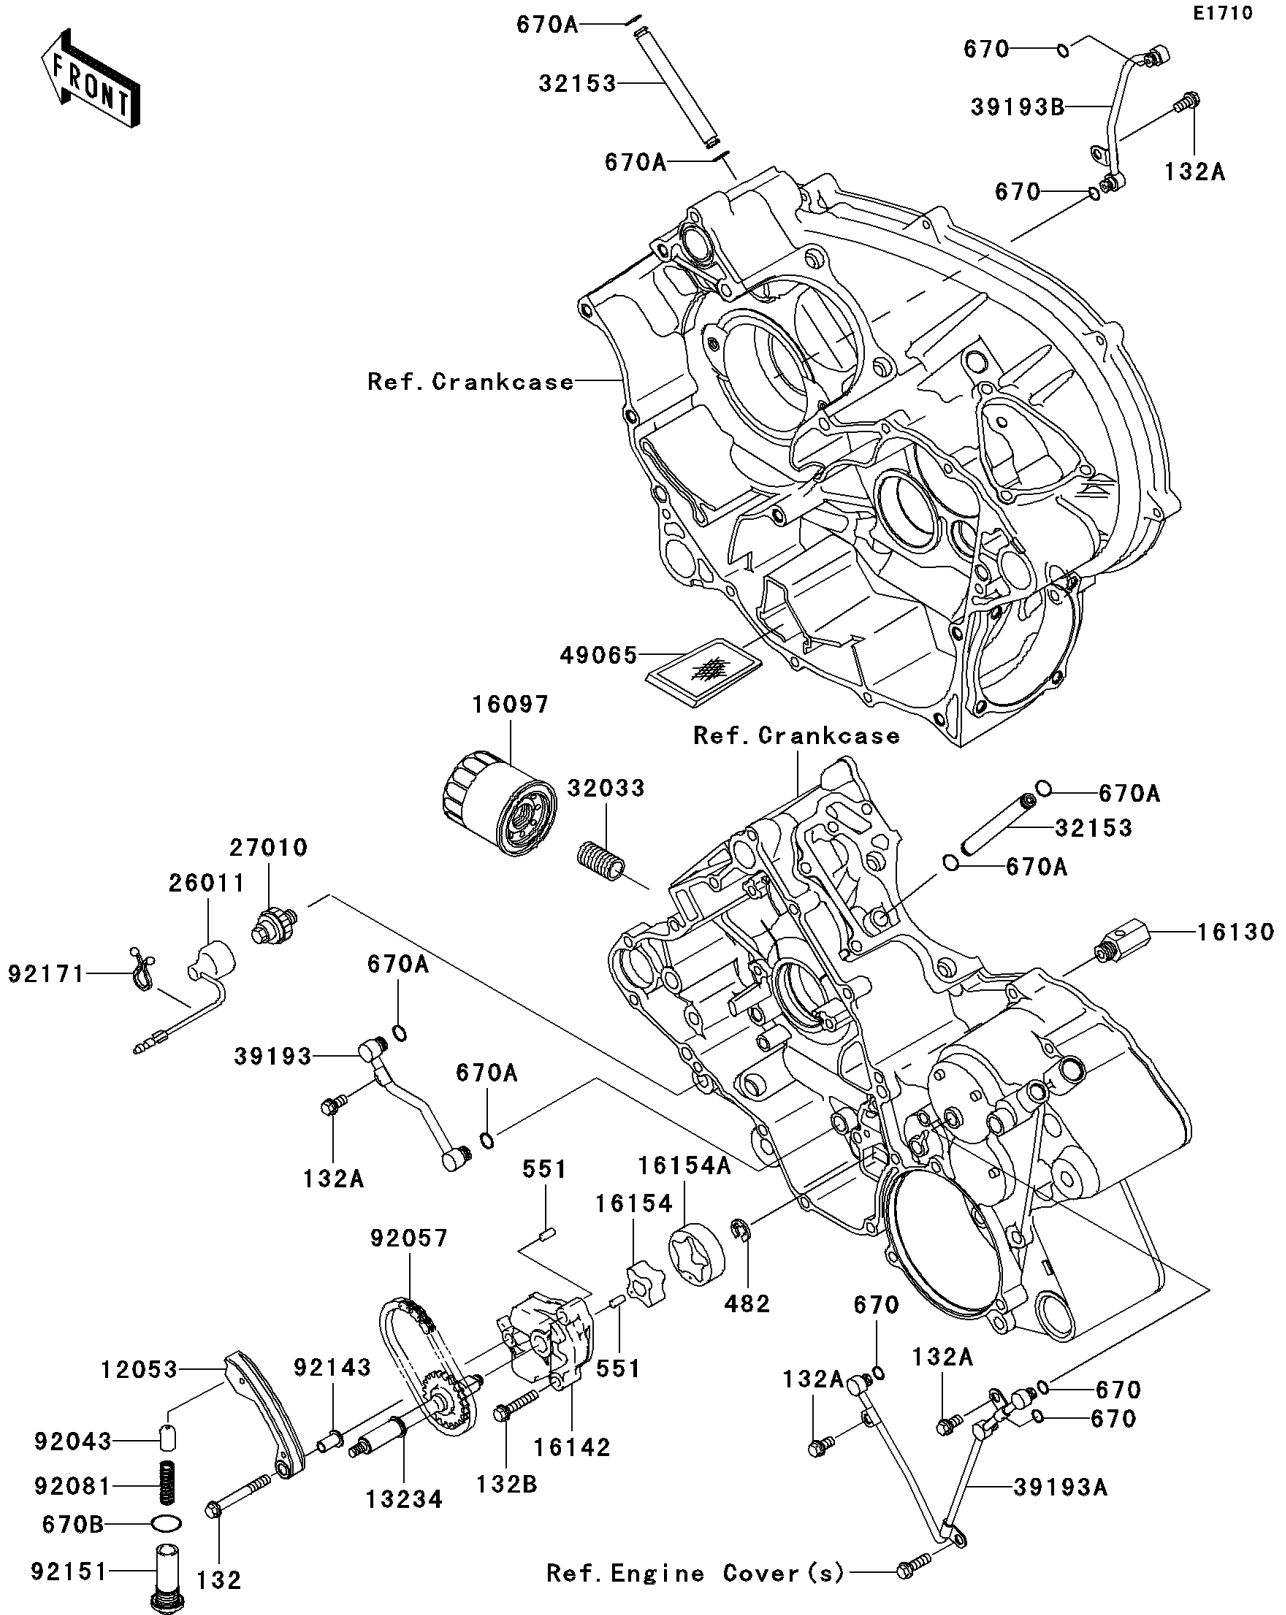

2006 Prairie 700 4x4 PARTS DIAGRAM

Oil Pump/Oil Filter

2006 Prairie 700 4x4 PARTS LIST

Oil Pump/Oil Filter

ITEM NAME	PART NUMBER	QUANTITY
BOLT-FLANGED-SMALL,6X50 (Ref # 132)	132J0650	1
BOLT-FLANGED-SMALL,6X12 (Ref # 132A)	132Y0612	4
BOLT-FLANGED-SMALL,6X30 (Ref # 132B)	132Y0630	2
CIRCLIP-TYPE-E,6MM (Ref # 482)	482J6000	1
PIN-DOWEL,4X8 (Ref # 551)	551A0408	2
O RING (Ref # 670)	670D1505	5
O RING,7MM (Ref # 670A)	670D1507	6
O RING,16MM (Ref # 670B)	670D2016	1
GUIDE-CHAIN,SLACK (Ref # 12053)	12053-1440	1
SHAFT-COMP,OIL PUMP (Ref # 13234)	13234-1112	1
FILTER-ASSY-OIL (Ref # 16097)	16097-1072	1
VALVE-ASSY-RELIEF (Ref # 16130)	16130-1058	1
COVER-PUMP (Ref # 16142)	16142-1162	1
ROTOR-PUMP,INNER (Ref # 16154)	16154-2059	1
ROTOR-PUMP,OUTER (Ref # 16154A)	16154-2060	1
WIRE-LEAD (Ref # 26011)	26011-1755	1
SWITCH,OIL PRESSURE (Ref # 27010)	27010-1313	1
PIPE,OIL FILTER (Ref # 32033)	32033-1535	1
PIPE (Ref # 32153)	32153-1189	2
PIPE-OIL,CRANKSHAFT (Ref # 39193)	39193-1052	1
PIPE-OIL,CRANKCASE,LH (Ref # 39193A)	39193-1053	1
PIPE-OIL,CRANKCASE,RH (Ref # 39193B)	39193-1054	1
FILTER-OIL (Ref # 49065)	49065-1086	1
PIN (Ref # 92043)	92043-076	1
CHAIN (Ref # 92057)	92057-1486	1
SPRING (Ref # 92081)	92081-112	1
COLLAR (Ref # 92143)	92143-1857	1
BOLT,M16X41 (Ref # 92151)	92151-1781	1
CLAMP (Ref # 92171)	92171-1329	1