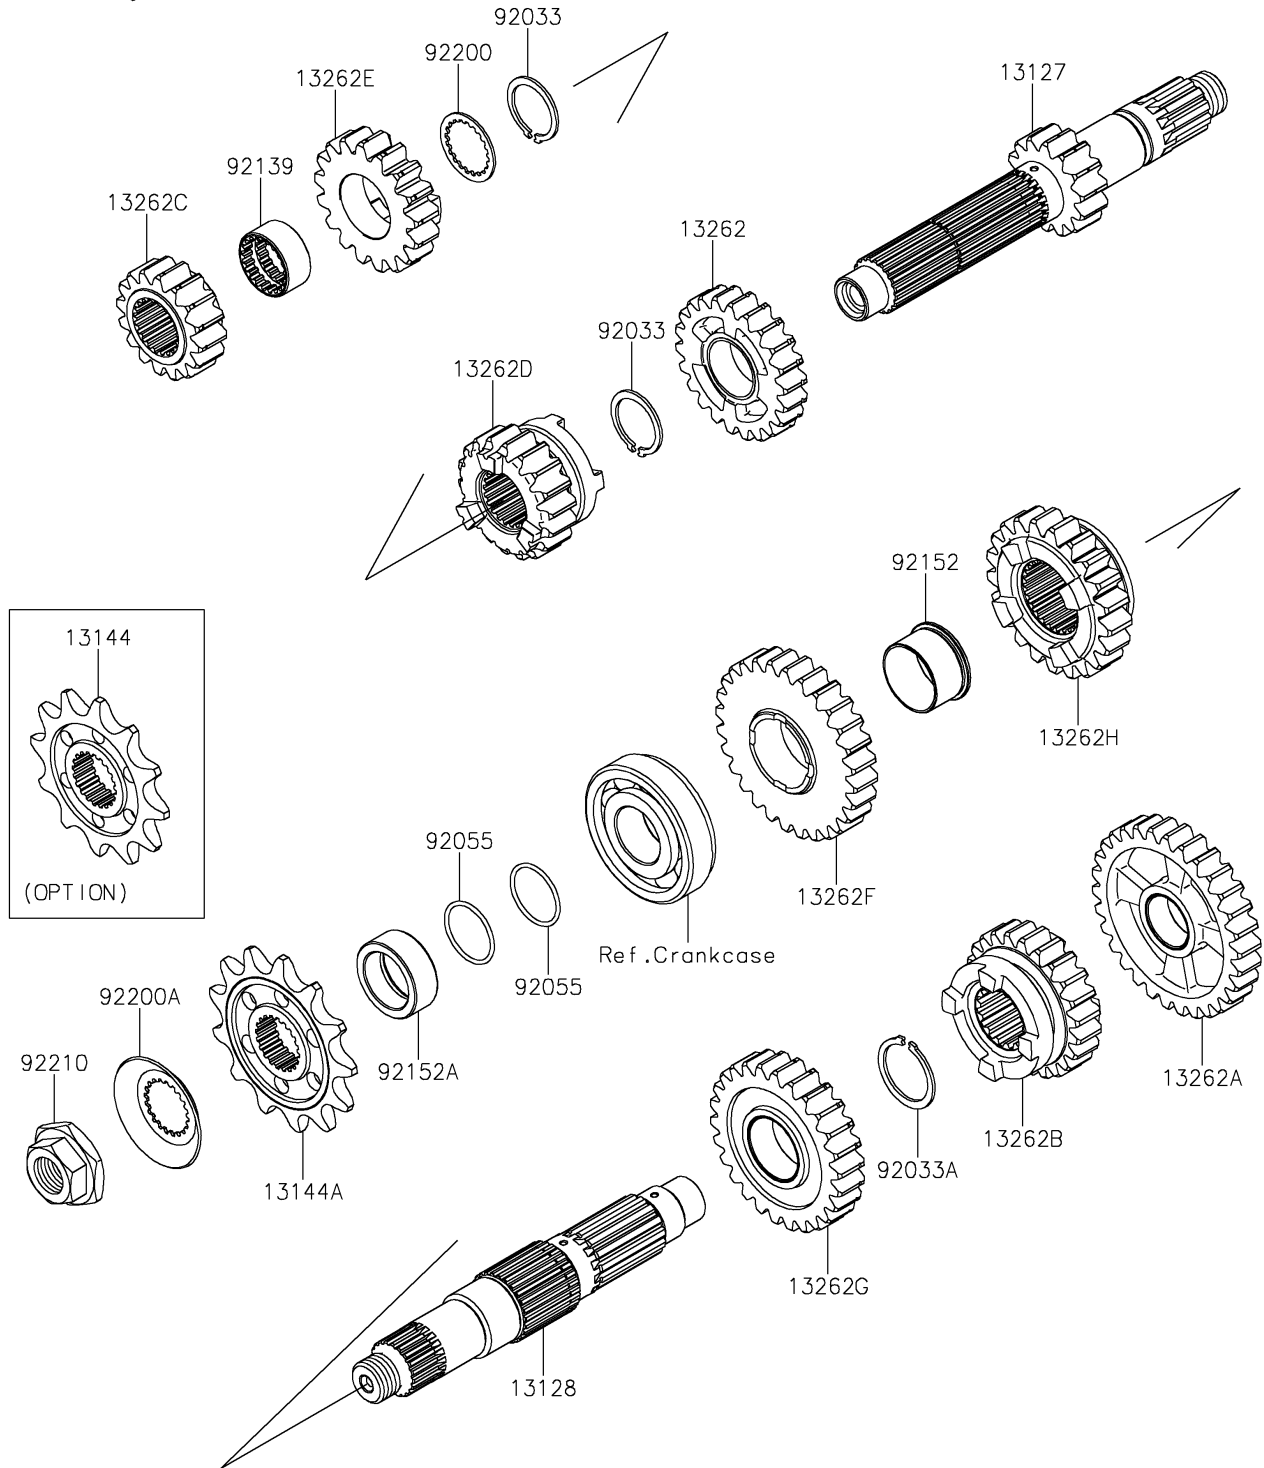

2020 KX250 PARTS DIAGRAM

Transmission

E1361

2020 KX250 PARTS LIST

Transmission

ITEM NAME	PART NUMBER	QUANTITY
SHAFT-TRANSMISSION INPUT,14T (Ref # 13127)	13127-0683	1
SHAFT-TRANSMISSION OUTPUT (Ref # 13128)	13128-0703	1
SPROCKET-OUTPUT,12T (Ref # 13144)	13144-0036	1
SPROCKET-OUTPUT,13T (Ref # 13144A)	13144-0064	1
GEAR,INPUT 5TH,22T (Ref # 13262)	13262-0932	1
GEAR,OUTPUT LOW,30T (Ref # 13262A)	13262-0933	1
GEAR,OUTPUT 5TH,23T (Ref # 13262B)	13262-0937	1
GEAR,INPUT 2ND,16T (Ref # 13262C)	13262-1442	1
GEAR,INPUT 3RD,18T (Ref # 13262D)	13262-1443	1
GEAR,INPUT 4TH,17T (Ref # 13262E)	13262-1444	1
GEAR,OUTPUT 2ND,28T (Ref # 13262F)	13262-1445	1
GEAR,OUTPUT 3RD,26T (Ref # 13262G)	13262-1446	1
GEAR,OUTPUT 4TH,21T (Ref # 13262H)	13262-1447	1
RING-SNAP (Ref # 92033)	92033-0057	2
RING-SNAP (Ref # 92033A)	92033-1270	1
RING-O,19.5X1.5 (Ref # 92055)	92055-055	2
BUSHING (Ref # 92139)	92139-0241	1
COLLAR (Ref # 92152)	92152-1606	1
COLLAR,22X30X11.4 (Ref # 92152A)	92152-2289	1
WASHER,22X26.6X1 (Ref # 92200)	92200-0442	1
WASHER,20X46 (Ref # 92200A)	92200-0723	1
NUT,16MM (Ref # 92210)	92210-0721	1