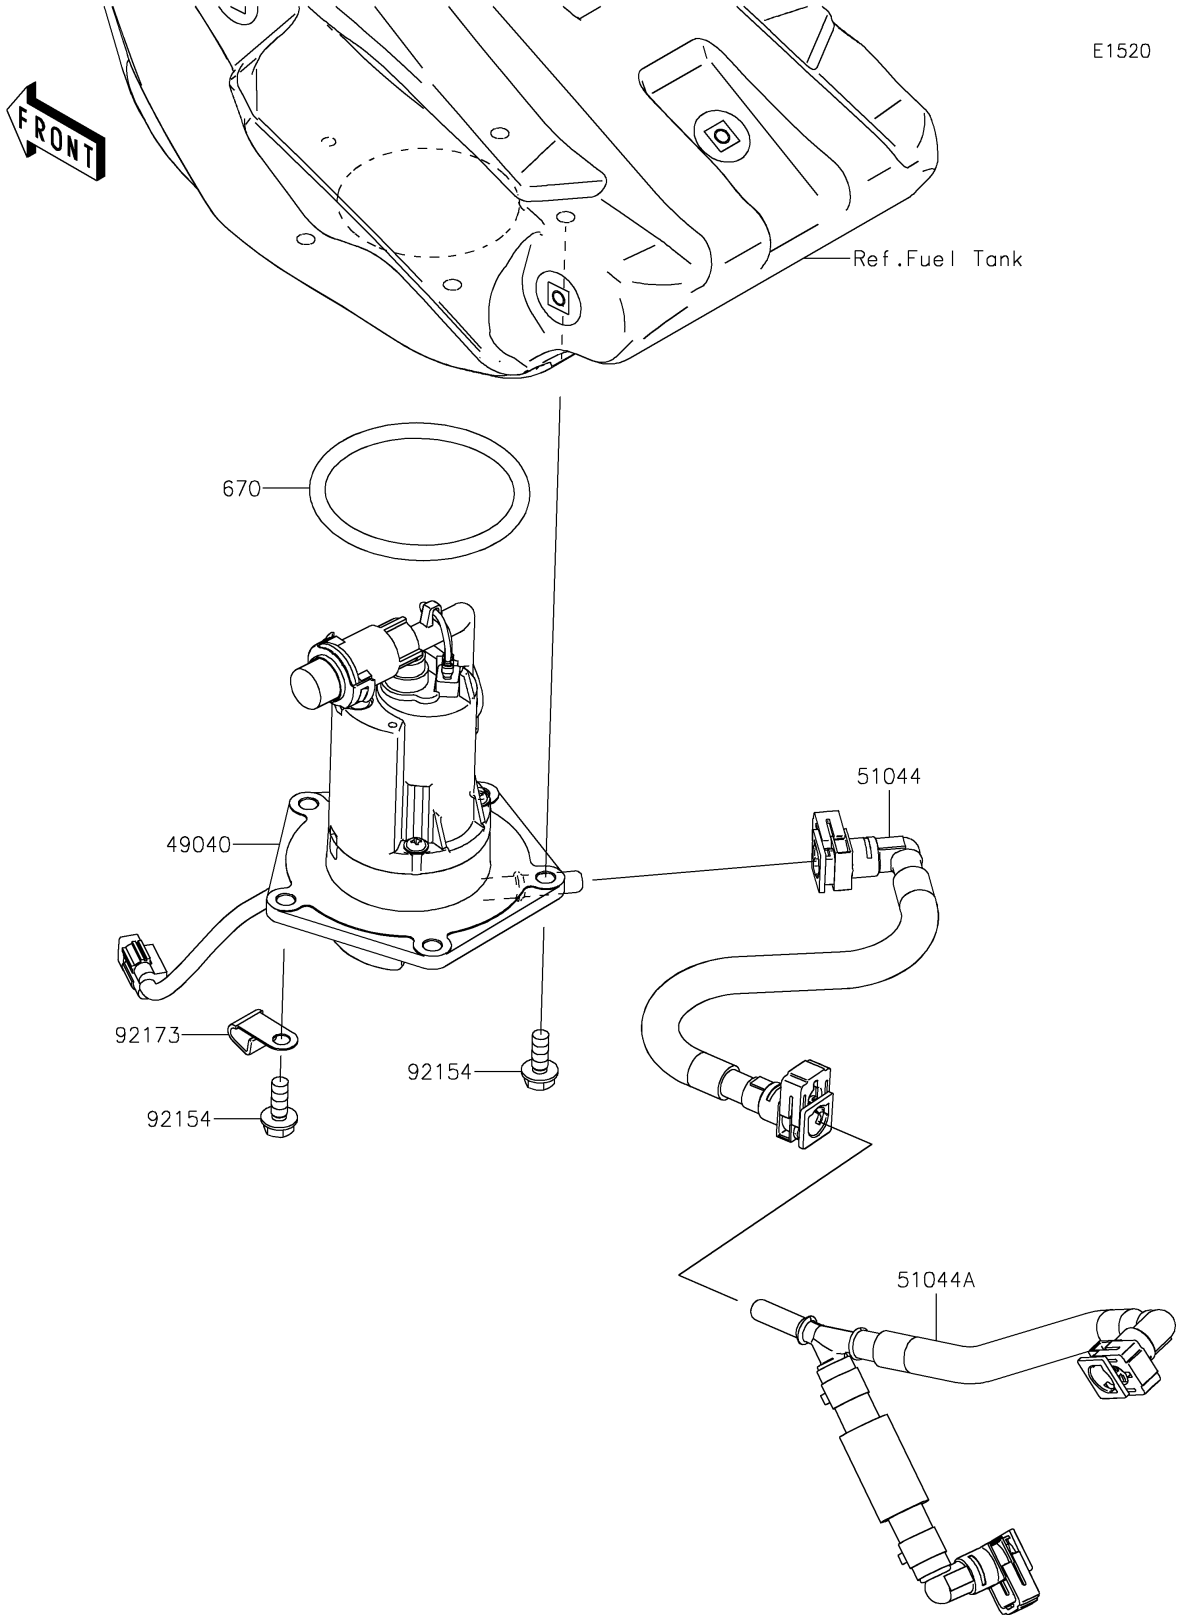

2020 KX250 PARTS DIAGRAM

Fuel Pump

2020 KX250 PARTS LIST

Fuel Pump

ITEM NAME	PART NUMBER	QUANTITY
PUMP-FUEL (Ref # 49040)	49040-0761	1
TUBE-ASSY (Ref # 51044)	51044-0917	1
TUBE-ASSY (Ref # 51044A)	51044-0918	1
O RING (Ref # 670)	670E5070	1
BOLT,FLANGED,6X16 (Ref # 92154)	92154-0899	5
CLAMP,HARNESS (Ref # 92173)	92173-1368	1