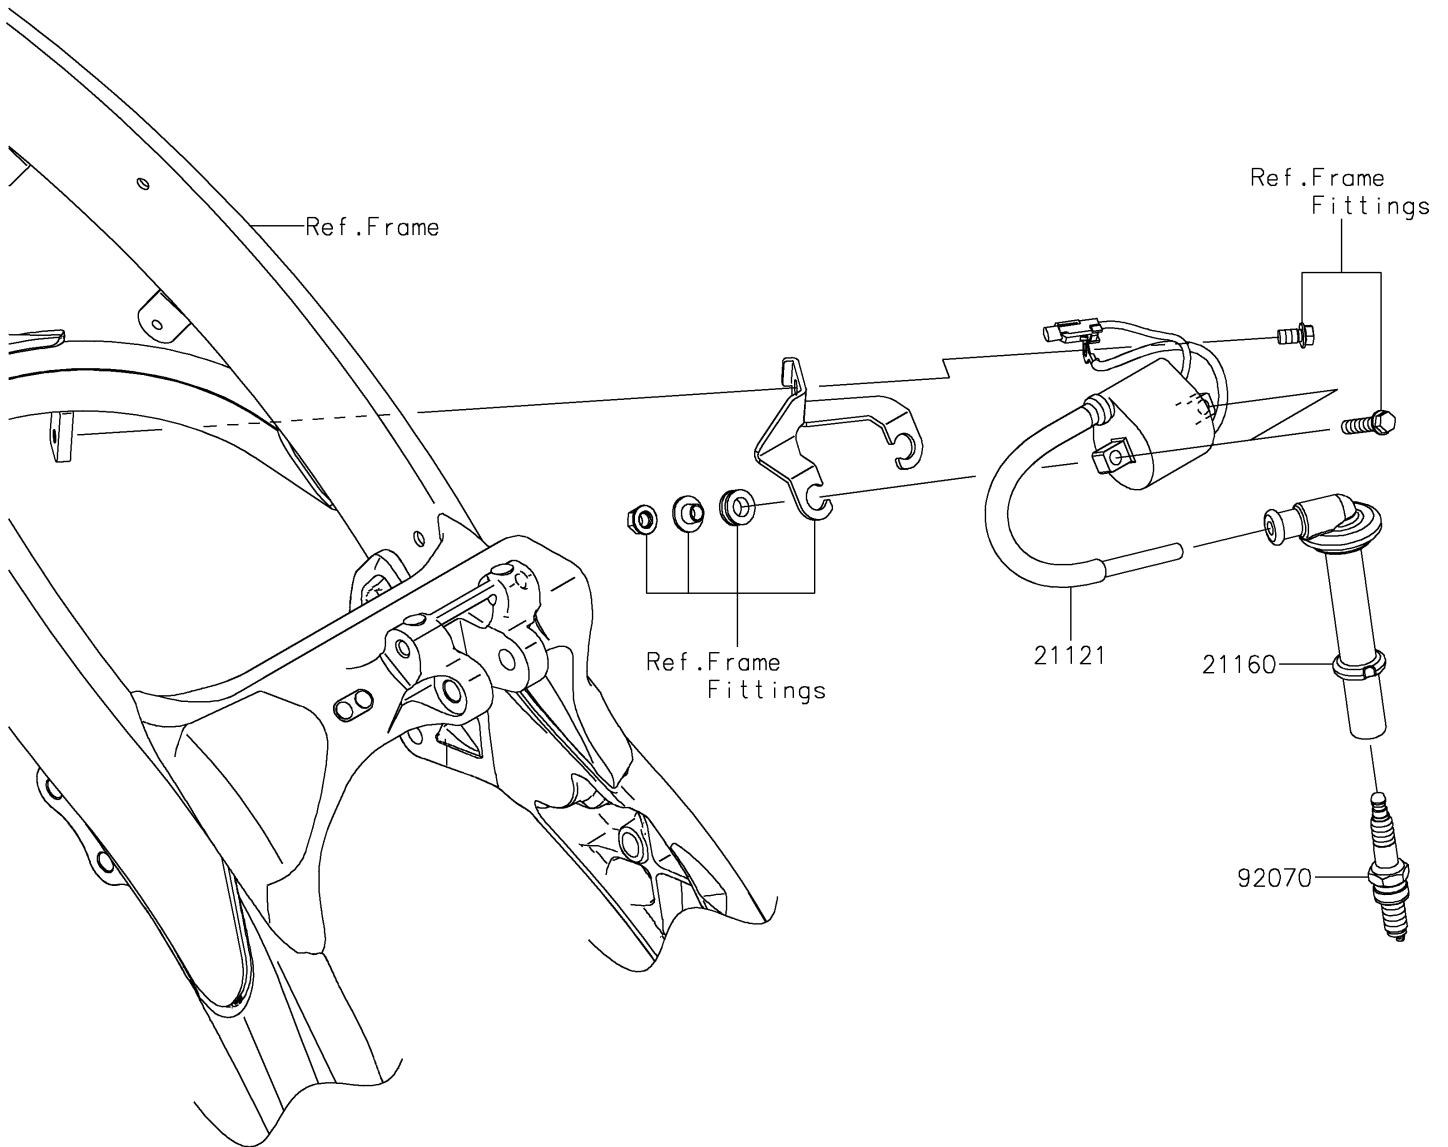

2020 KX250 PARTS DIAGRAM

Ignition System

E1830

2020 KX250 PARTS LIST

Ignition System

ITEM NAME	PART NUMBER	QUANTITY
COIL-IGNITION (Ref # 21121)	21121-0706	1
CAP-ASSY-PLUG (Ref # 21160)	21160-0024	1
PLUG-SPARK,CR9EIB-9(NGK) (Ref # 92070)	92070-0039	1