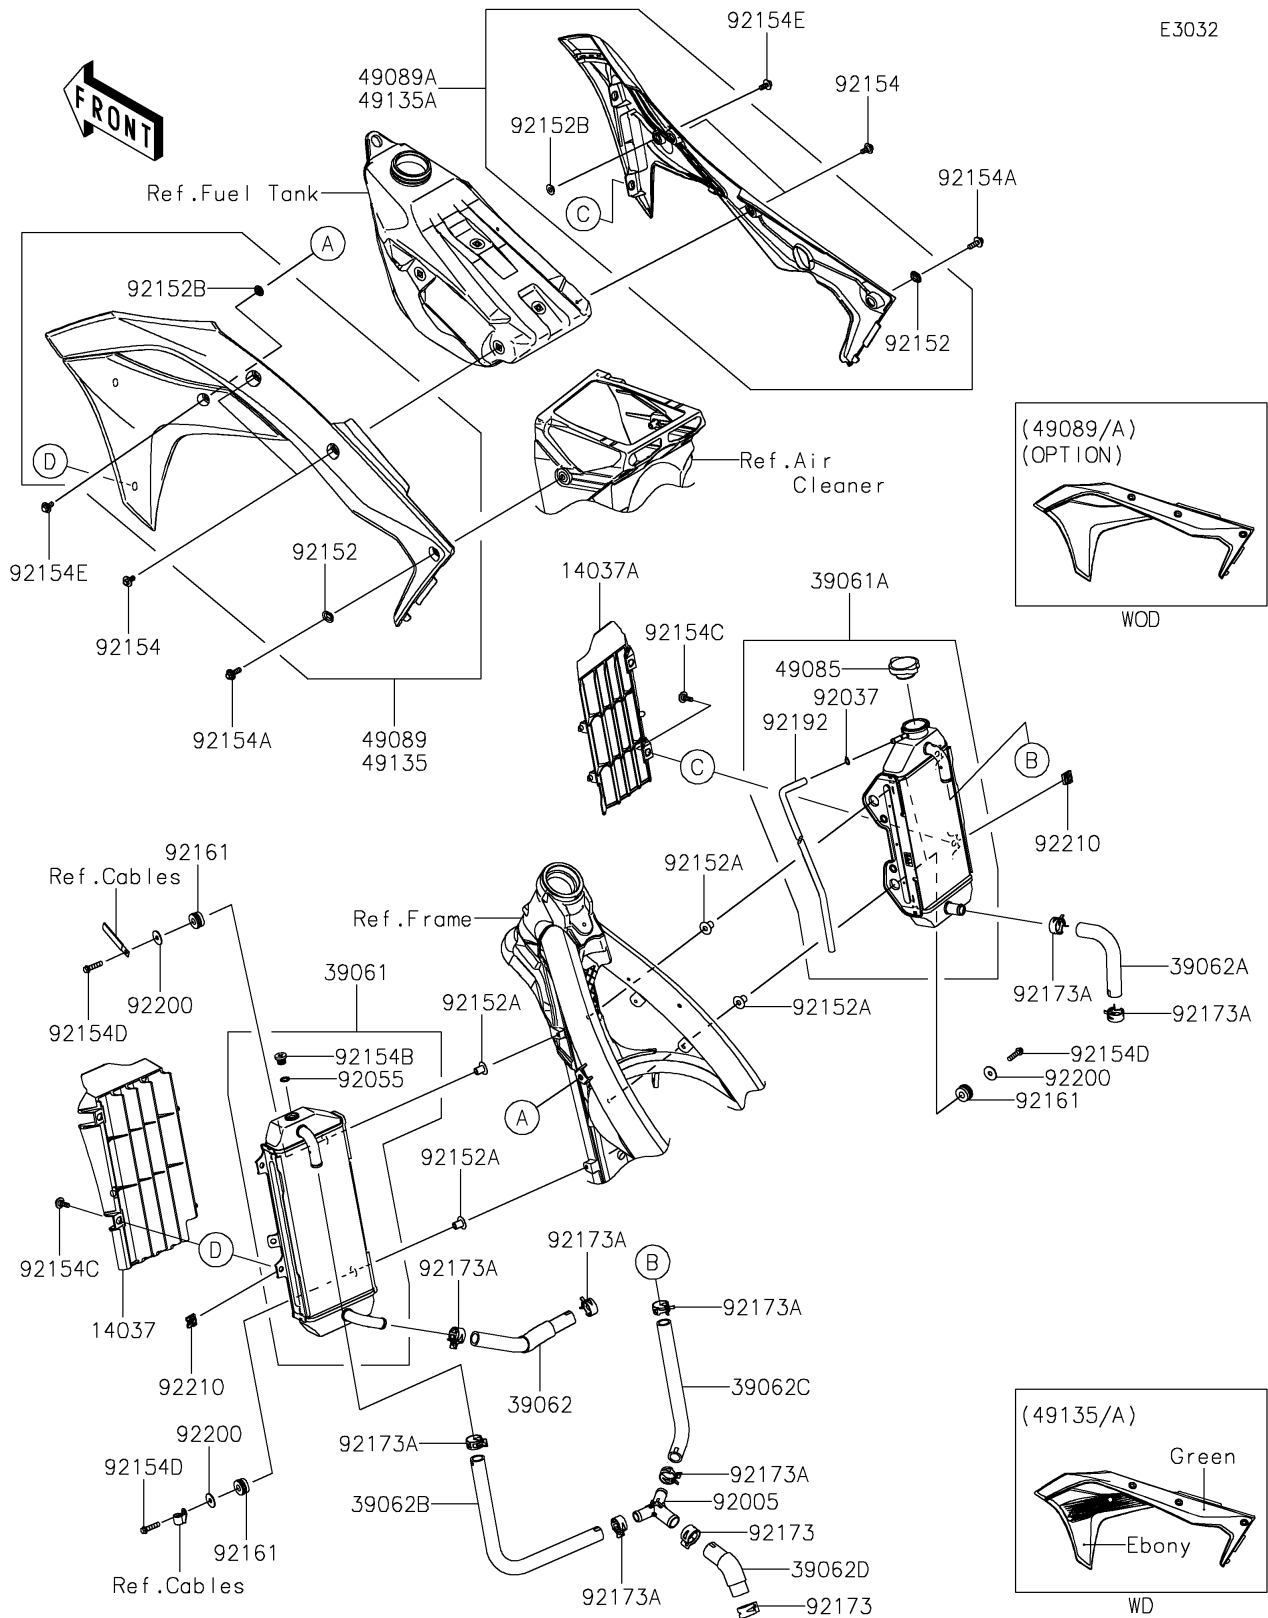

2020 KX250 PARTS DIAGRAM

Radiator

2020 KX250 PARTS LIST

Radiator

ITEM NAME	PART NUMBER	QUANTITY
SCREEN,LH,EBONY (Ref # 14037)	14037-0775-6C	1
SCREEN,RH,EBONY (Ref # 14037A)	14037-0776-6C	1
RADIATOR-ASSY,LH (Ref # 39061)	39061-0721	1
RADIATOR-ASSY,RH (Ref # 39061A)	39061-0722	1
HOSE-COOLING,RAD.(LH)-W/PUMP (Ref # 39062)	39062-0743	1
HOSE-COOLING,RAD.(RH)-W/PUMP (Ref # 39062A)	39062-0744	1
HOSE-COOLING,FITTING-RAD.(LH) (Ref # 39062B)	39062-0849	1
HOSE-COOLING,FITTING-RAD.(RH) (Ref # 39062C)	39062-0850	1
HOSE-COOLING,CYL.HEAD-FITTING (Ref # 39062D)	39062-0851	1
CAP-ASSY-PRESSURE (Ref # 49085)	49085-0006	1
SHROUD-ENGINE,LH,L.GREEN+EBY (Ref # 49089)	49089-0936-25M	1
SHROUD-ENGINE,RH,L.GREEN+EBY (Ref # 49089A)	49089-0986-25M	1
SHROUD-ENGINE,LH,L.GREEN+EBY (Ref # 49135)	49135-5052-25M	1
SHROUD-ENGINE,RH,L.GREEN+EBY (Ref # 49135A)	49135-5053-25M	1
FITTING,3WAY (Ref # 92005)	92005-0947	1
CLAMP (Ref # 92037)	92037-1610	1
RING-O (Ref # 92055)	92055-0866	1
COLLAR (Ref # 92152)	92152-0052	2
COLLAR (Ref # 92152A)	92152-0666	4
COLLAR (Ref # 92152B)	92152-2434	2
BOLT,FLANGED,6X9 (Ref # 92154)	92154-0546	4
BOLT,FLANGED,6X20 (Ref # 92154A)	92154-1268	2
BOLT,AIR VENT (Ref # 92154B)	92154-1738	1
BOLT,FLANGED,6X28 (Ref # 92154C)	92154-1739	4
BOLT,FLANGED,6X25 (Ref # 92154D)	92154-1928	4
BOLT,FLANGED,6X14 (Ref # 92154E)	92154-2805	2
DAMPER (Ref # 92161)	92161-1950	4
CLAMP (Ref # 92173)	92173-1417	2
CLAMP,19.9MM (Ref # 92173A)	92173-1561	8

2020 KX250 PARTS LIST

Radiator

ITEM NAME	PART NUMBER	QUANTITY
TUBE,L=830 (Ref # 92192)	92192-1490	1
WASHER,6.5X22X1.2 (Ref # 92200)	92200-2108	4
NUT,CLIP,6MM (Ref # 92210)	92210-0867	4