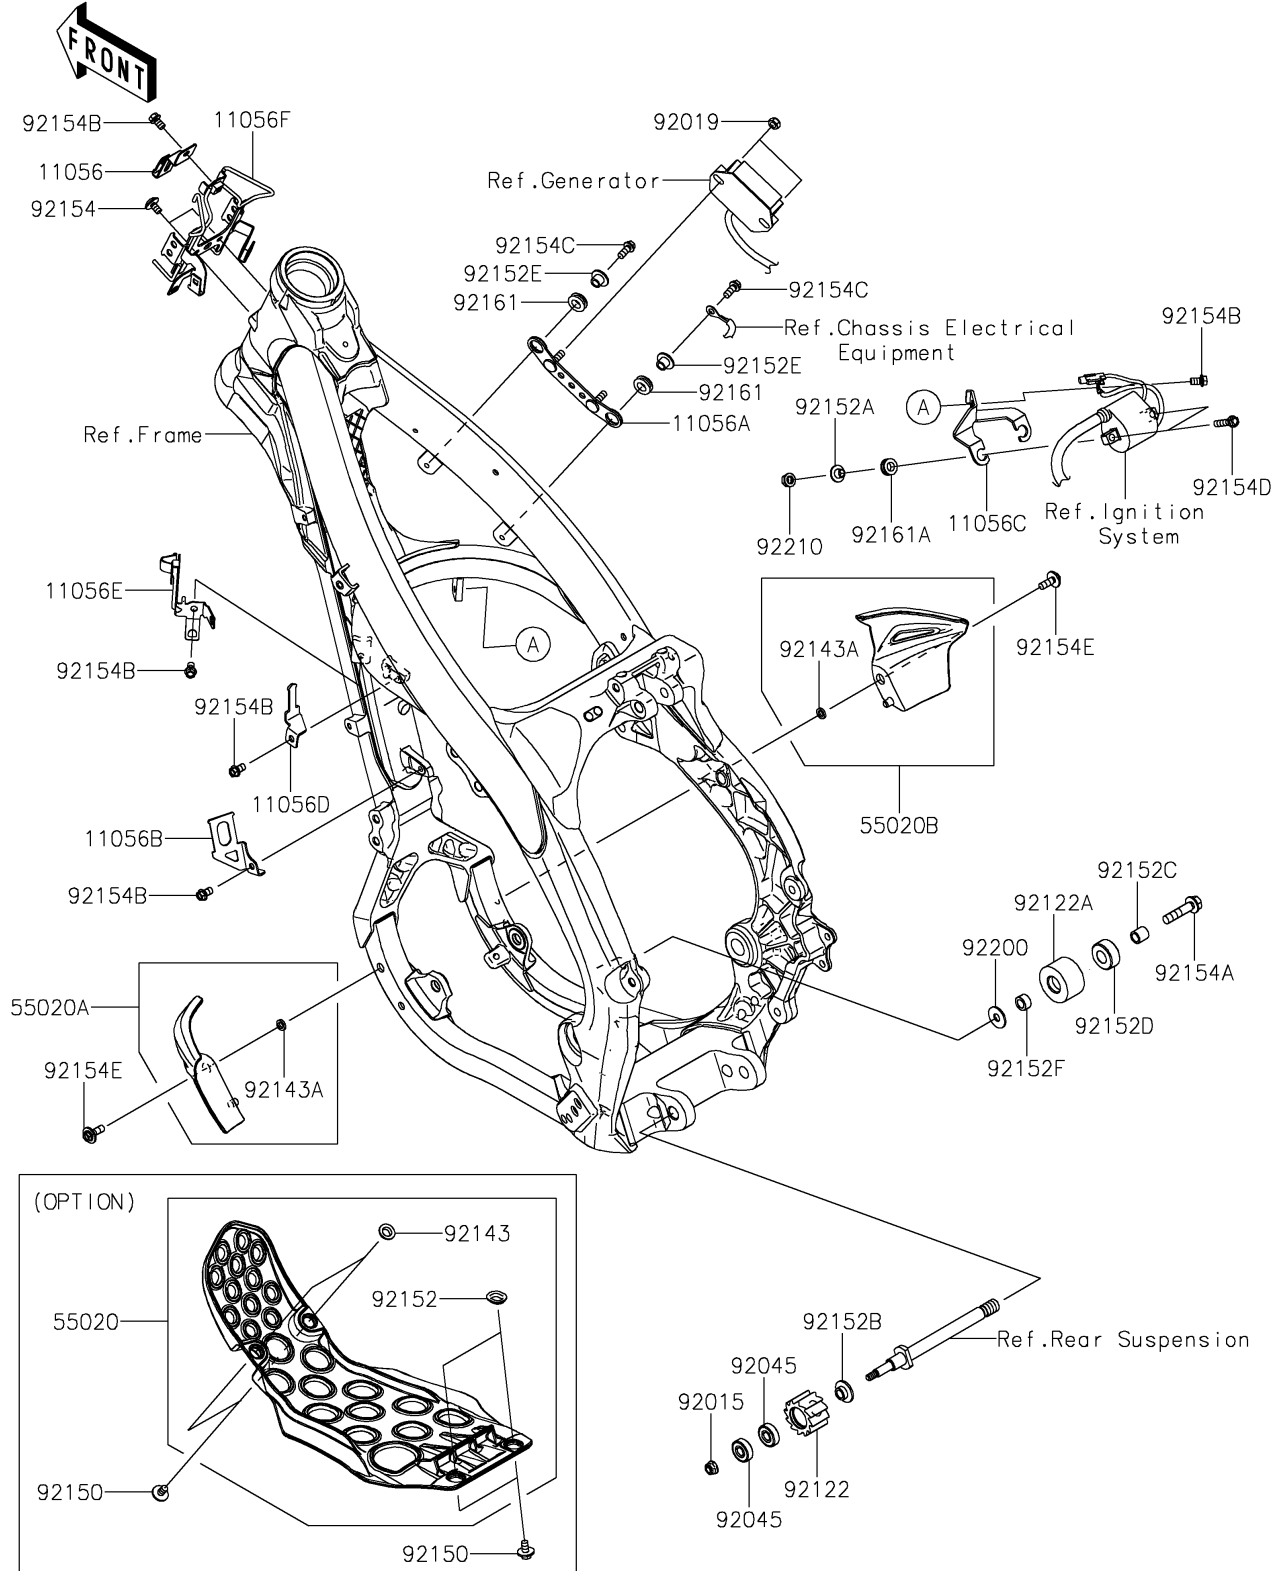

2020 KX250 PARTS DIAGRAM

Frame Fittings

F2131

2020 KX250 PARTS LIST

Frame Fittings

ITEM NAME	PART NUMBER	QUANTITY
BRACKET,DIAG CONNECTOR (Ref # 11056)	11056-0070	1
BRACKET,REGULATOR (Ref # 11056A)	11056-0624	1
BRACKET,CONDENSOR (Ref # 11056B)	11056-7458	1
BRACKET,IG. COIL (Ref # 11056C)	11056-7976	1
BRACKET,VEHICLE DOWN SENSOR (Ref # 11056D)	11056-7977	1
BRACKET,CONNECTOR (Ref # 11056E)	11056-7978	1
BRACKET,ECU (Ref # 11056F)	11056-7985	1
GUARD,ENGINE,LWR,EBONY (Ref # 55020)	55020-0443-6C	1
GUARD,ENGINE,LH (Ref # 55020A)	55020-1941	1
GUARD,ENGINE,RH (Ref # 55020B)	55020-1942	1
NUT,LOCK,FLANGED,6MM (Ref # 92015)	92015-1339	1
NUT,LOCK,6MM (Ref # 92019)	92019-008	2
BEARING-BALL,608LLU/2A (Ref # 92045)	92045-0060	2
ROLLER,CHAIN GUIDE (Ref # 92122)	92122-0016	1
ROLLER,CHAIN (Ref # 92122A)	92122-0042	1
COLLAR (Ref # 92143)	92143-1196	2
COLLAR (Ref # 92143A)	92143-1307	2
BOLT,6X12 (Ref # 92150)	92150-1435	4
COLLAR (Ref # 92152)	92152-0052	2
COLLAR,6.3X8.3X16 (Ref # 92152A)	92152-0286	2
COLLAR (Ref # 92152B)	92152-0459	1
COLLAR,8.5X12.5X12.5 (Ref # 92152C)	92152-0944	1
COLLAR,12.7X27.2X12 (Ref # 92152D)	92152-0945	1
COLLAR (Ref # 92152E)	92152-1449	2
COLLAR,8.5X14X7.5 (Ref # 92152F)	92152-2092	1
BOLT,SOCKET,6X10 (Ref # 92154)	92154-0774	2
BOLT,FLANGED,8X35 (Ref # 92154A)	92154-1746	1
BOLT,6X10 (Ref # 92154B)	92154-2963	5
BOLT,FLANGED,6X14 (Ref # 92154C)	92154-2964	2

2020 KX250 PARTS LIST

Frame Fittings

ITEM NAME	PART NUMBER	QUANTITY
BOLT,FLANGED,6X25 (Ref # 92154D)	92154-2967	2
BOLT,FLANGED,6X18 (Ref # 92154E)	92154-3994	2
DAMPER (Ref # 92161)	92161-0266	2
DAMPER,8.5X15.5X5.5 (Ref # 92161A)	92161-0878	2
WASHER,8.0X22.0X1.5 (Ref # 92200)	92200-0174	1
NUT,FLANGED,6MM (Ref # 92210)	92210-0630	2