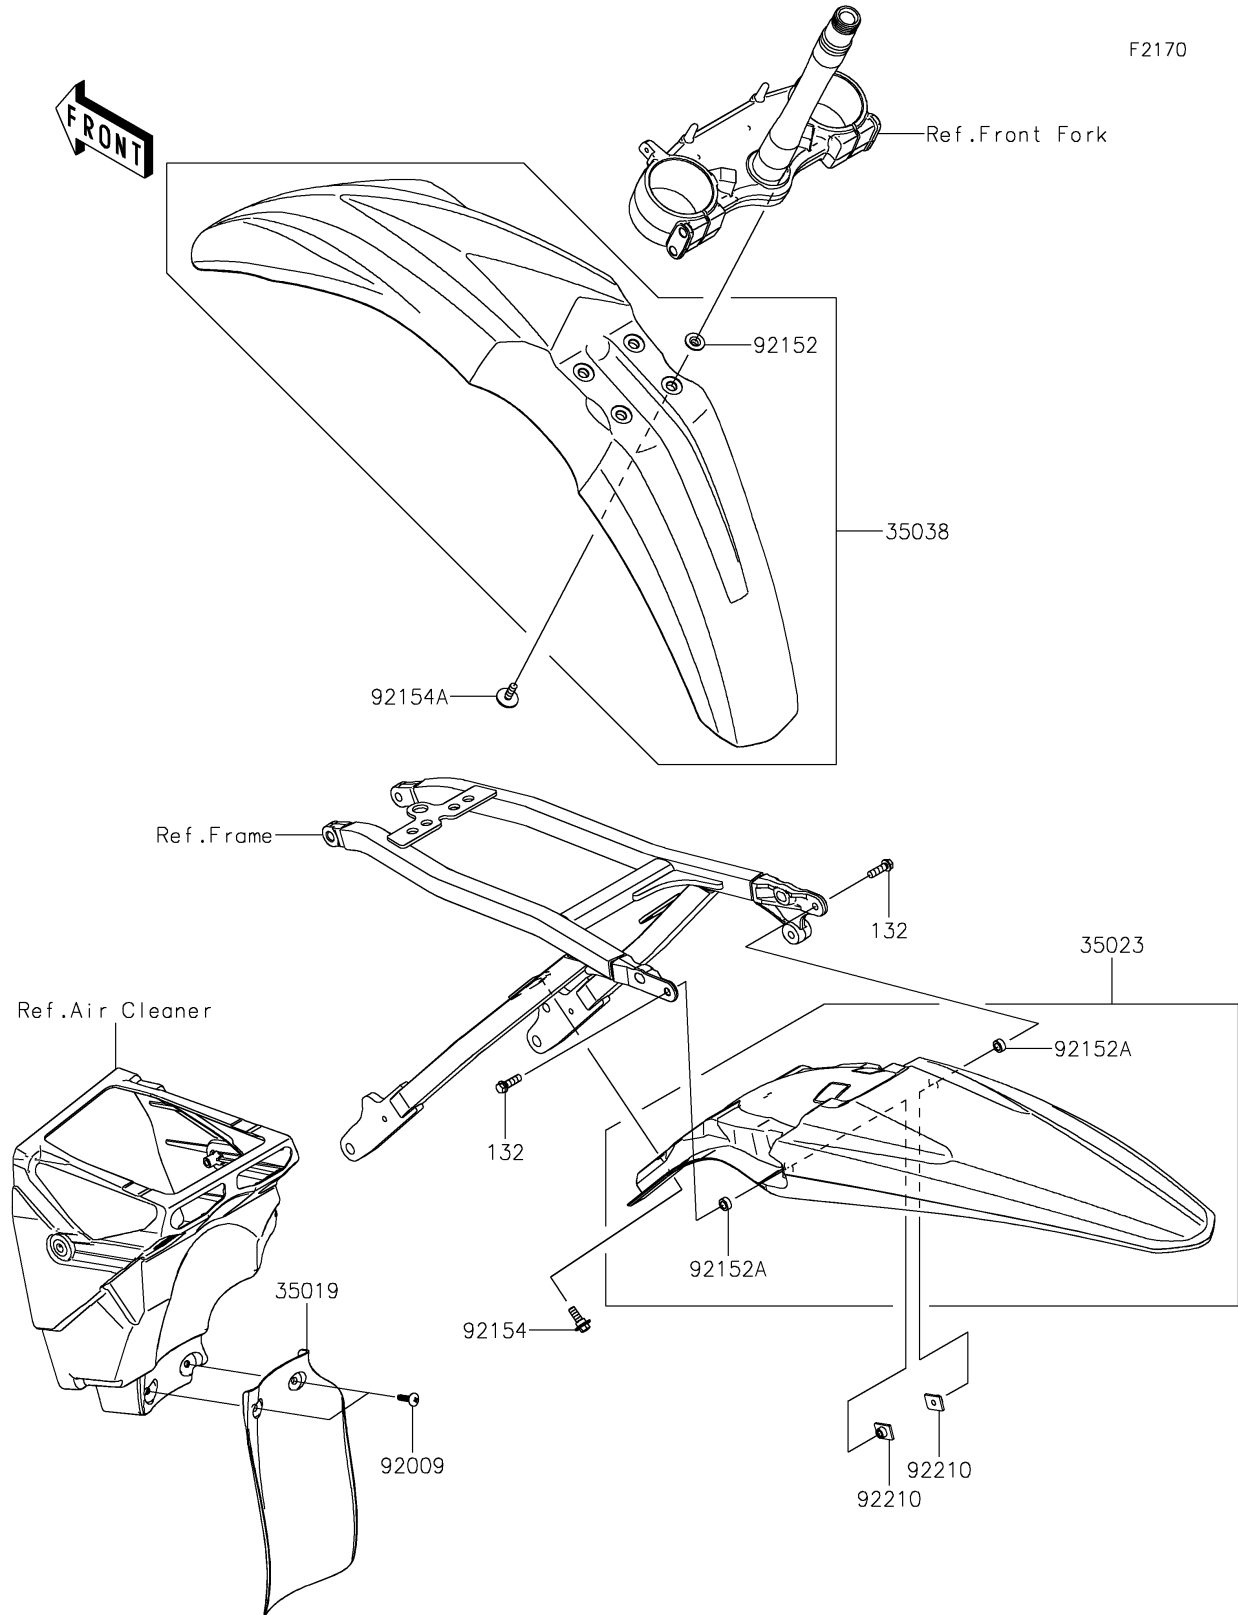

# 2020 KX250 PARTS DIAGRAM

## 2020 KX250 PARTS LIST

### Fenders

ITEM NAME	PART NUMBER	QUANTITY
BOLT-FLANGED-SMALL,6X20 (Ref # 132)	132BA0620	2
FLAP (Ref # 35019)	35019-0668	1
FENDER-REAR,L.GREEN (Ref # 35023)	35023-0415-290	1
FENDER-FRONT,L.GREEN (Ref # 35038)	35038-0008-290	1
SCREW,TAPPING,5X20 (Ref # 92009)	92009-1993	2
COLLAR (Ref # 92152)	92152-1422	4
COLLAR,6.5X11X5 (Ref # 92152A)	92152-2223	2
BOLT,FLANGED,6X28 (Ref # 92154)	92154-1739	2
BOLT,6X18 (Ref # 92154A)	92154-2973	4
NUT,PLATE,6MM (Ref # 92210)	92210-1352	2