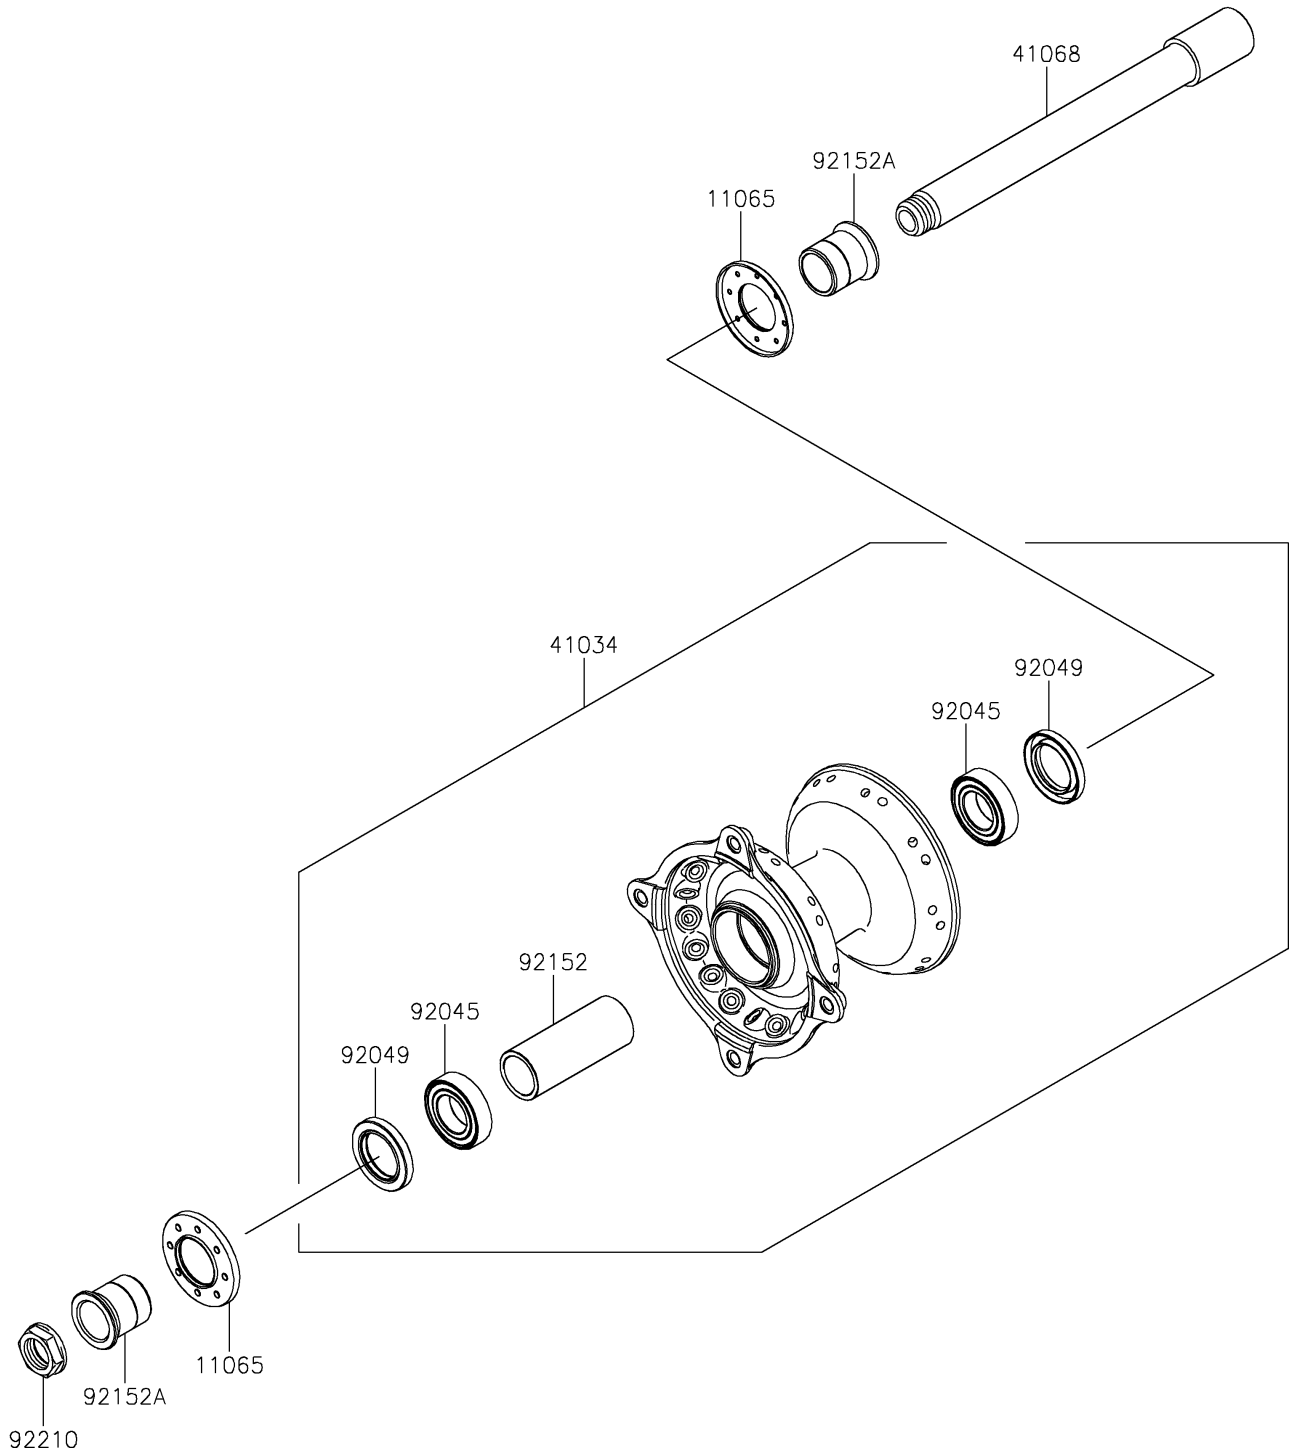

2020 KX250 PARTS DIAGRAM

Front Hub

F2230

2020 KX250 PARTS LIST

Front Hub

ITEM NAME	PART NUMBER	QUANTITY
CAP,AXLE (Ref # 11065)	11065-0786	2
DRUM-ASSY,FRONT BRAKE (Ref # 41034)	41034-0034	1
AXLE,FR,20X186 (Ref # 41068)	41068-0590	1
BEARING-BALL,69042RS (Ref # 92045)	92045-1284	2
SEAL-OIL,BJNC-2 25X37X5 (Ref # 92049)	92049-1403	2
COLLAR,FRONT BRAKE DRUM,L=65 (Ref # 92152)	92152-0028	1
COLLAR,FR AXLE,L=27.5 (Ref # 92152A)	92152-0324	2
NUT,18MM (Ref # 92210)	92210-0065	1