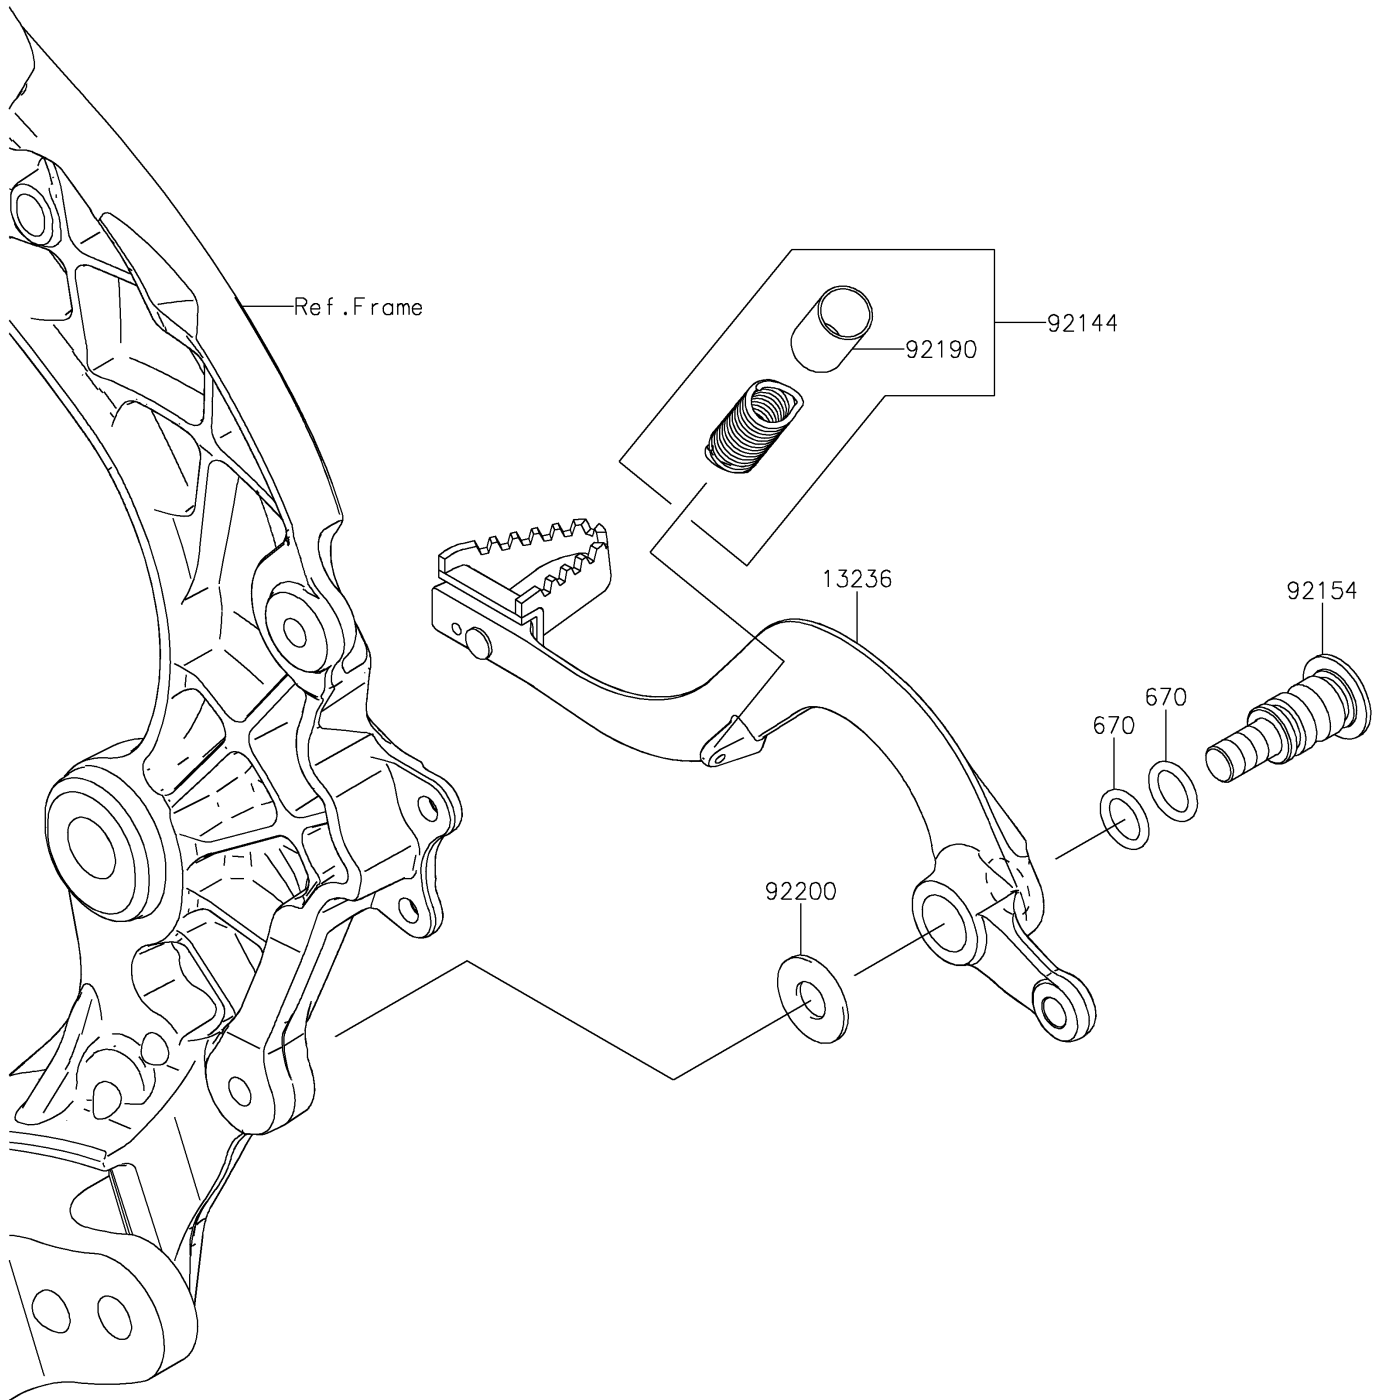

# 2020 KX250 PARTS DIAGRAM

Brake Pedal

F2260

## 2020 KX250 PARTS LIST

### Brake Pedal

ITEM NAME	PART NUMBER	QUANTITY
LEVER-COMP,BRAKE PEDAL (Ref # 13236)	13236-0097	1
O RING,12MM (Ref # 670)	670B2012	2
SPRING,BRAKE PEDAL RETURN (Ref # 92144)	92144-1752	1
BOLT,BRAKE PEDAL,10MM (Ref # 92154)	92154-0516	1
TUBE,13X16X25 (Ref # 92190)	92190-1488	1
WASHER,10.5X24X1.5 (Ref # 92200)	92200-0154	1