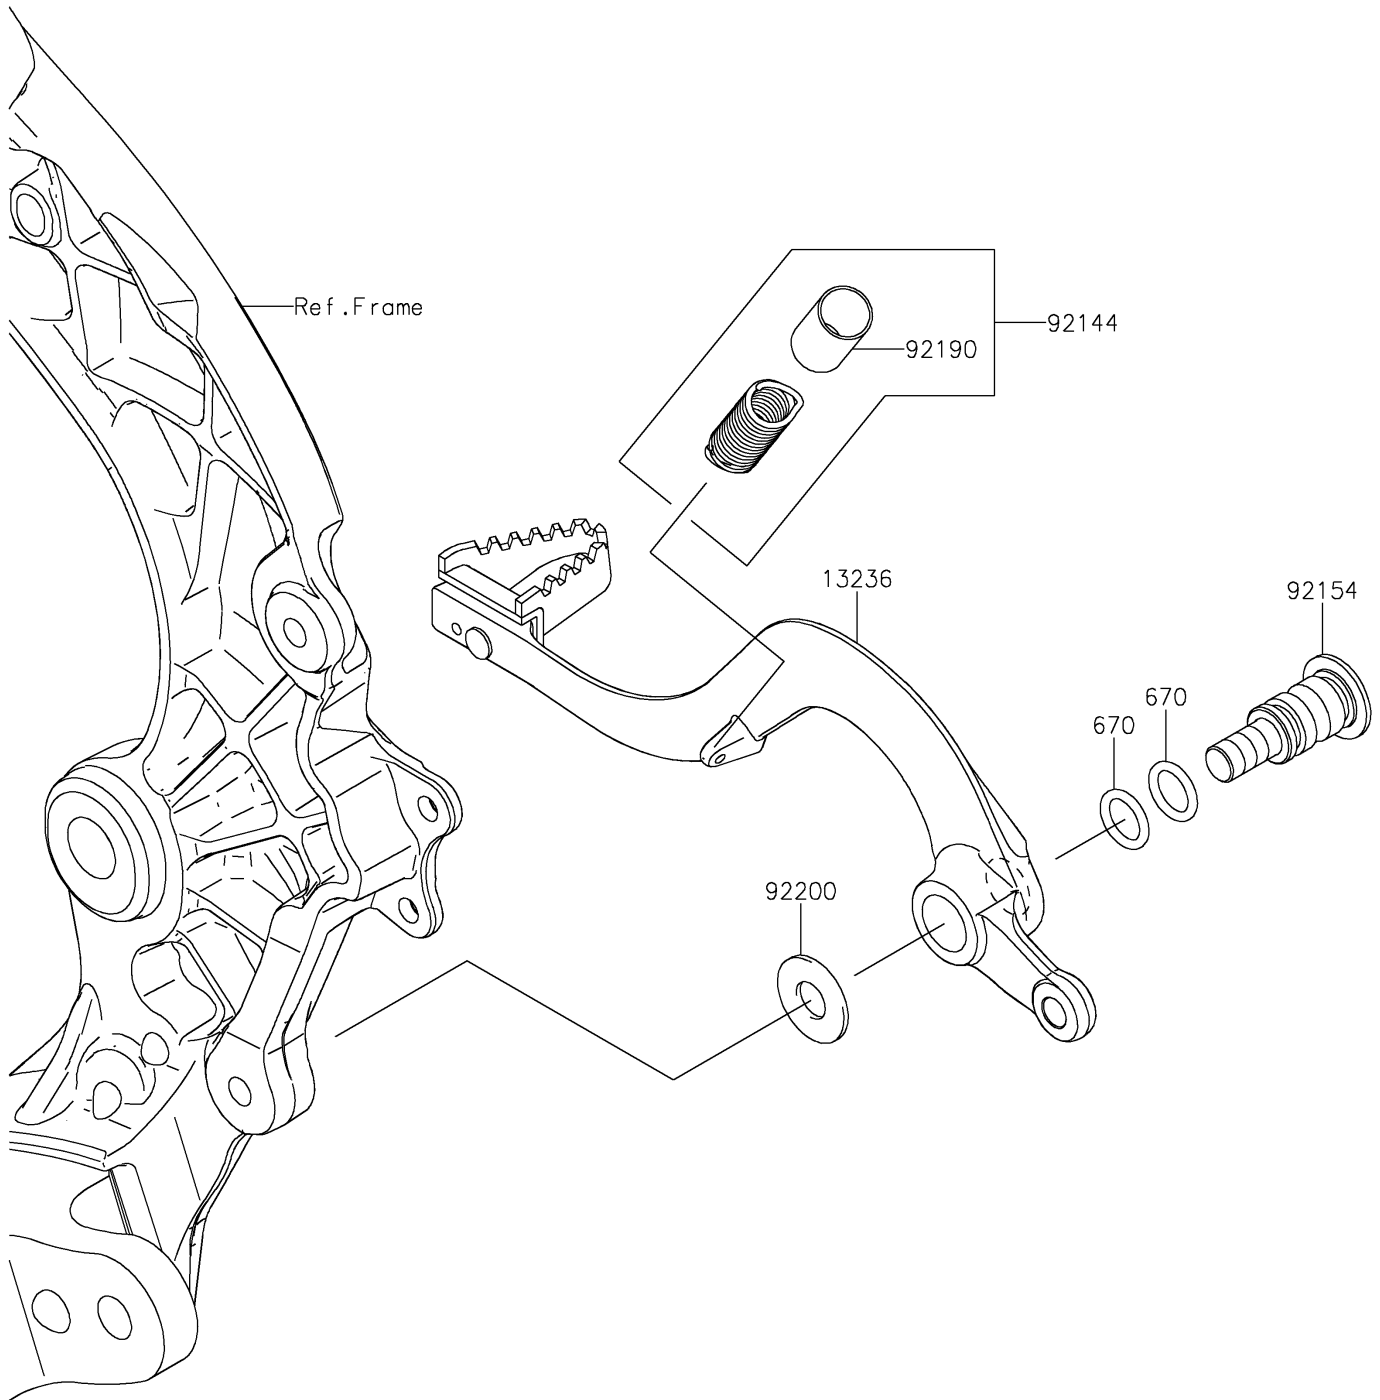

2020 KX250 PARTS DIAGRAM

Brake Pedal

F2260

2020 KX250 PARTS LIST

Brake Pedal

ITEM NAME	PART NUMBER	QUANTITY
LEVER-COMP,BRAKE PEDAL (Ref # 13236)	13236-0097	1
O RING,12MM (Ref # 670)	670B2012	2
SPRING,BRAKE PEDAL RETURN (Ref # 92144)	92144-1752	1
BOLT,BRAKE PEDAL,10MM (Ref # 92154)	92154-0516	1
TUBE,13X16X25 (Ref # 92190)	92190-1488	1
WASHER,10.5X24X1.5 (Ref # 92200)	92200-0154	1