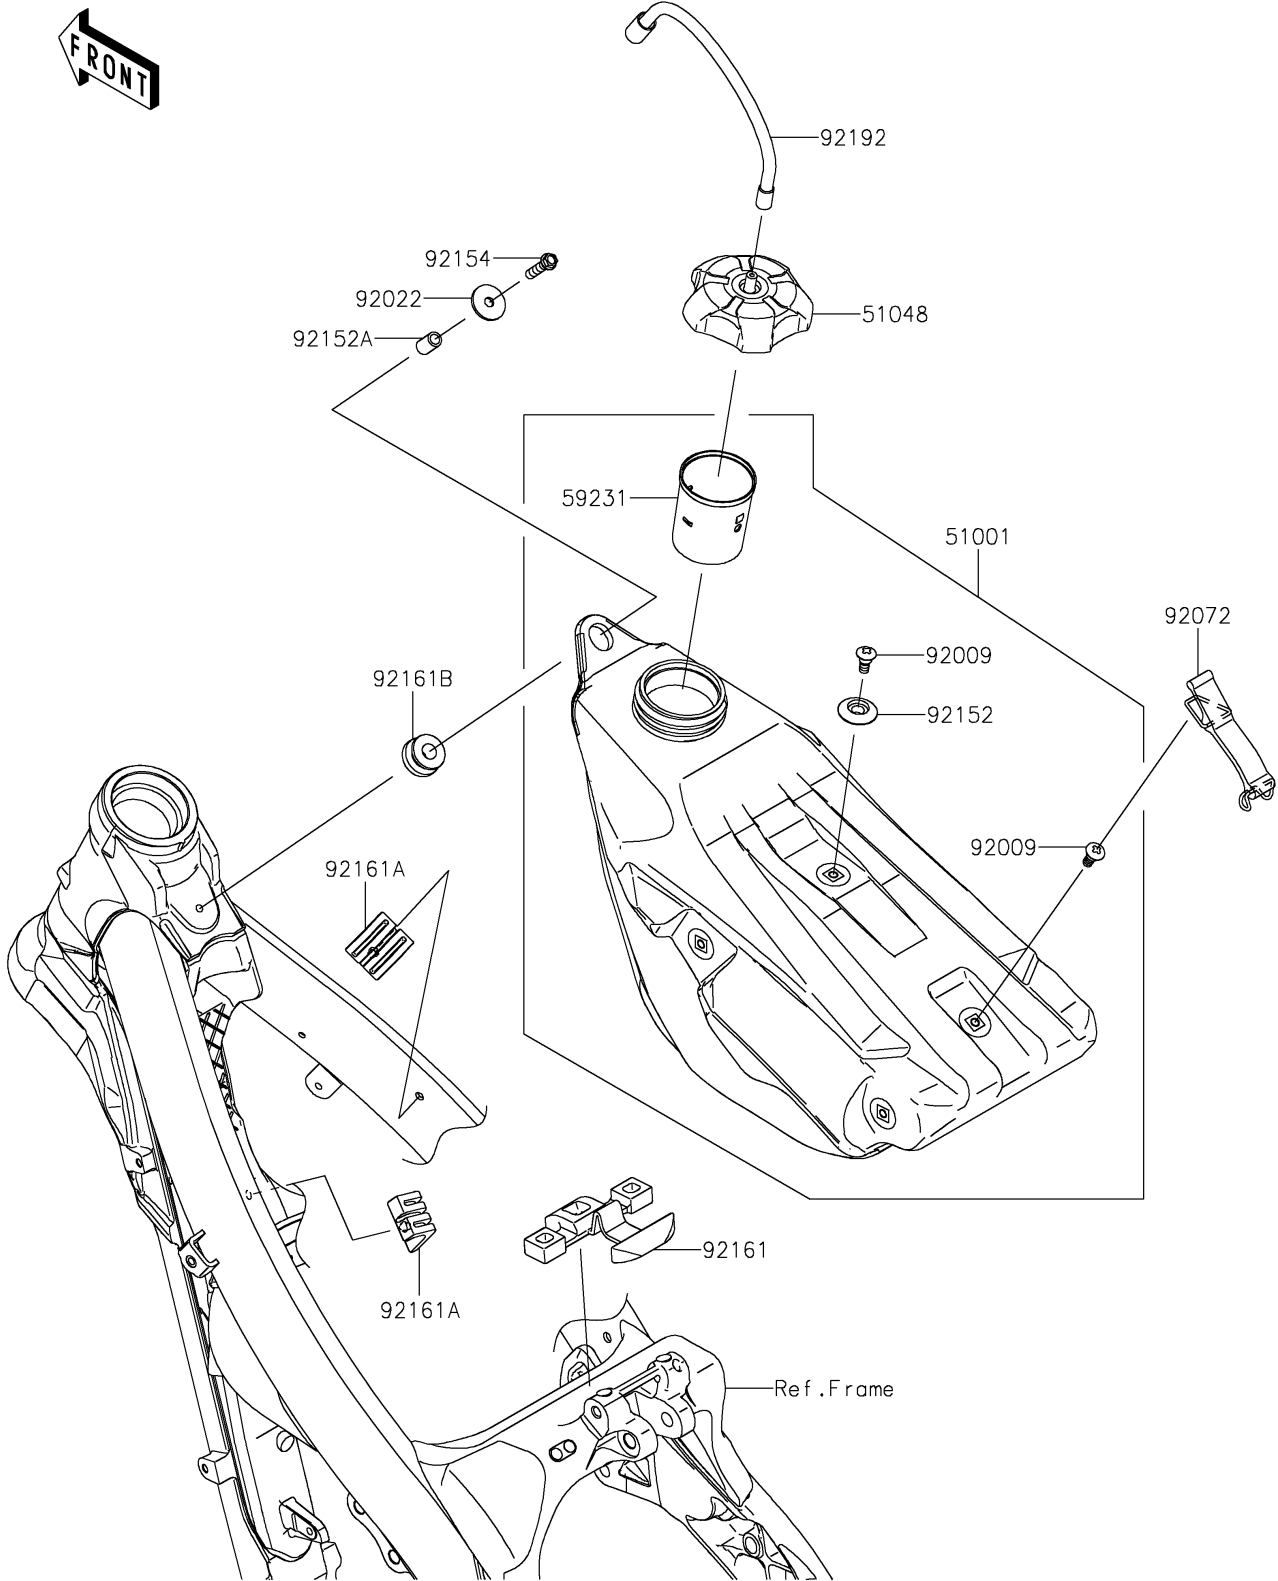

2020 KX250 PARTS DIAGRAM

Fuel Tank

F2410

2020 KX250 PARTS LIST

Fuel Tank

ITEM NAME	PART NUMBER	QUANTITY
TANK-COMP-FUEL (Ref # 51001)	51001-0837	1
CAP-ASSY-TANK (Ref # 51048)	51048-0576	1
FILLER (Ref # 59231)	59231-0019	1
SCREW,6MM (Ref # 92009)	92009-1971	2
WASHER,6.5X24X2 (Ref # 92022)	92022-1690	1
BAND,FUEL TANK (Ref # 92072)	92072-0045	1
COLLAR (Ref # 92152)	92152-1346	1
COLLAR,6.8X10X16 (Ref # 92152A)	92152-1552	1
BOLT,FLANGED,6X25 (Ref # 92154)	92154-2967	1
DAMPER,FUEL TANK,RR (Ref # 92161)	92161-1377	1
DAMPER,FUEL TANK,SIDE (Ref # 92161A)	92161-1393	2
DAMPER,FUEL TANK,FR (Ref # 92161B)	92161-1914	1
TUBE (Ref # 92192)	92192-0161	1