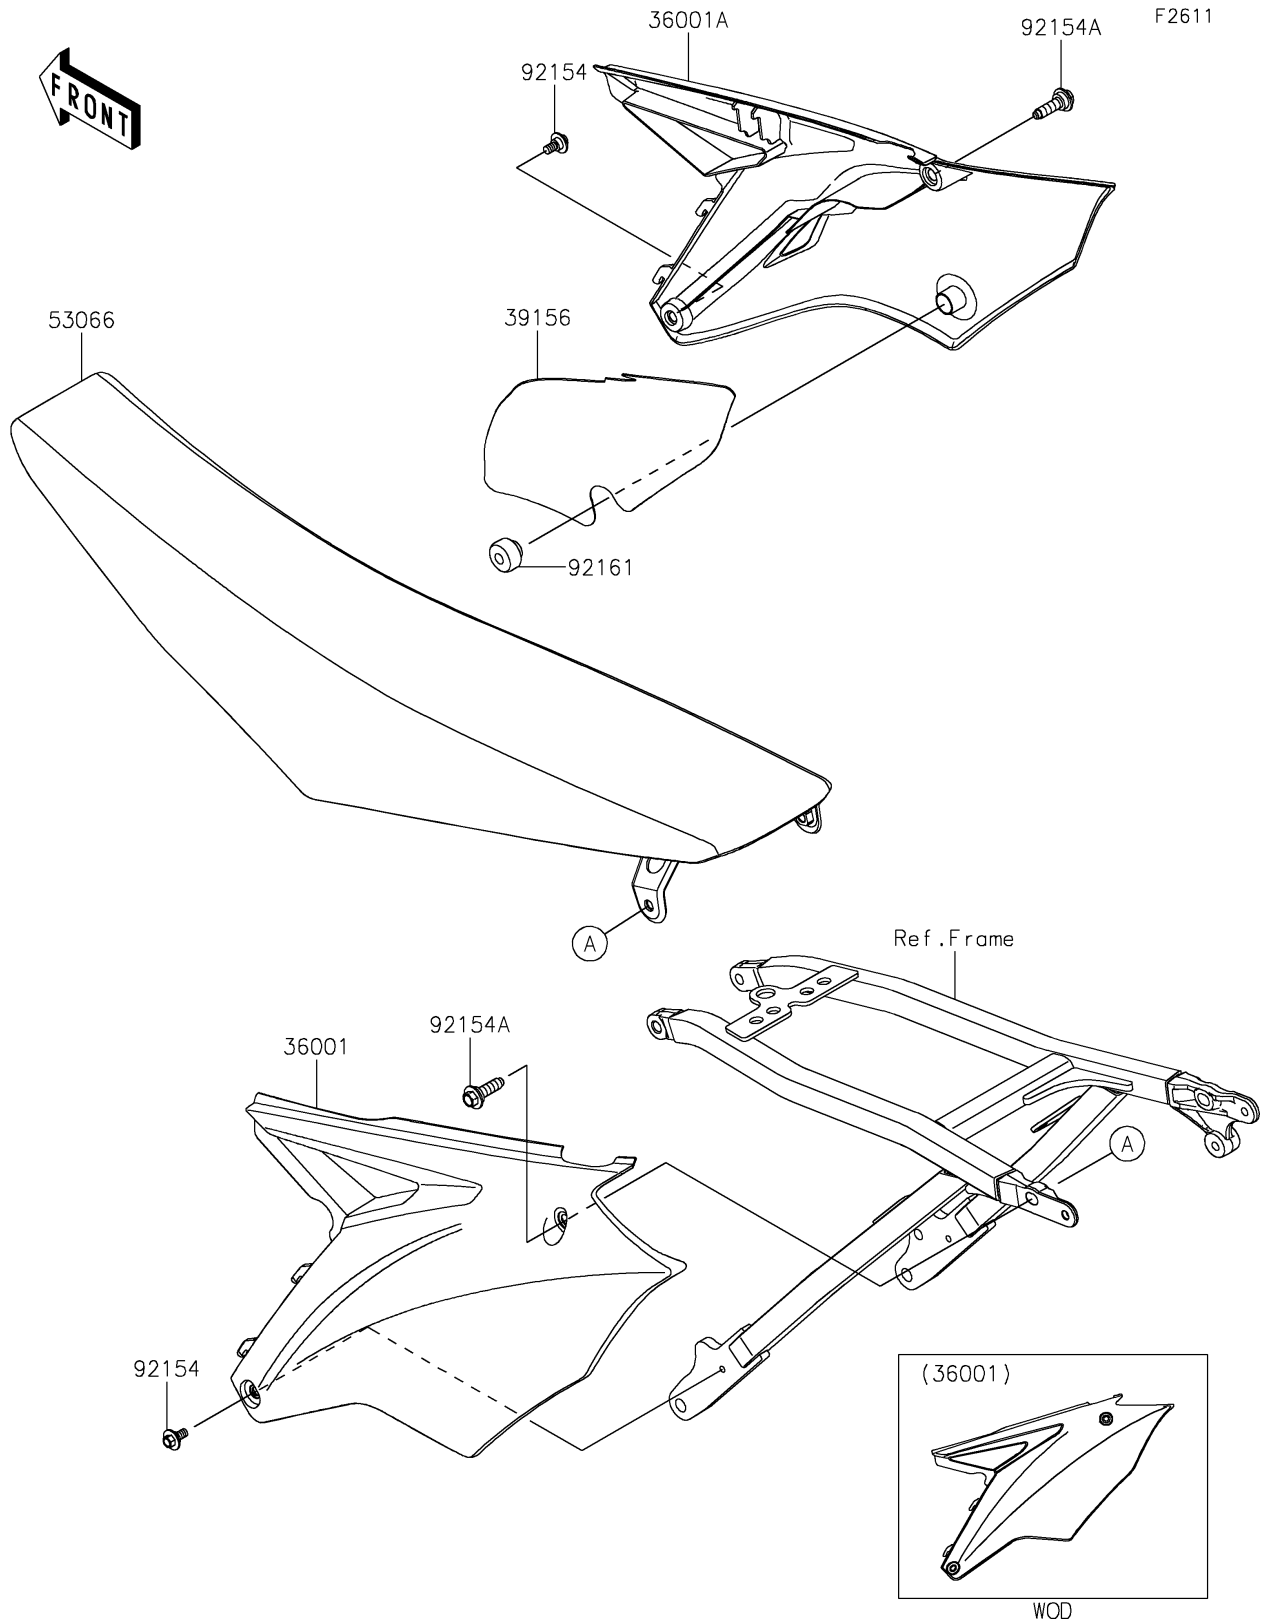

# 2020 KX250 PARTS DIAGRAM

## Side Covers

## 2020 KX250 PARTS LIST

### Side Covers

ITEM NAME	PART NUMBER	QUANTITY
COVER-SIDE,LH,L.GREEN (Ref # 36001)	36001-0629-290	1
COVER-SIDE,RH,L.GREEN (Ref # 36001A)	36001-0631-290	1
PAD (Ref # 39156)	39156-1885	1
SEAT-ASSY,N.L.GREEN+BLK/WHT (Ref # 53066)	53066-0575-49F	1
BOLT,FLANGED,6X9 (Ref # 92154)	92154-0546	2
BOLT,STEPPED,8X29 (Ref # 92154A)	92154-1713	2
DAMPER (Ref # 92161)	92161-1783	1