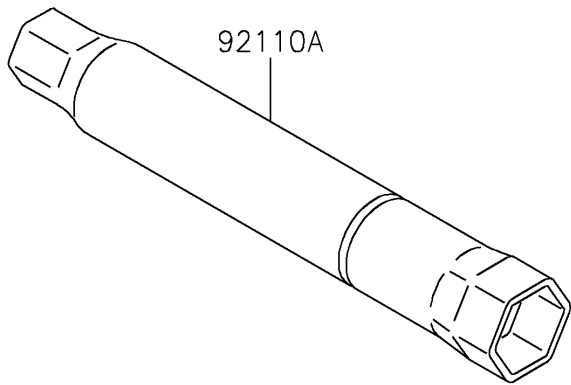

# 2020 KX250 PARTS DIAGRAM

Owner's Tools

F2810

## 2020 KX250 PARTS LIST

### Owner's Tools

ITEM NAME	PART NUMBER	QUANTITY
GASKET-LIQUID,TB1211F,CLEAR (Ref # 92104)	92104-0004	1
GASKET-LIQUID,TB1216,GRAY (Ref # 92104A)	92104-1063	1
GASKET-LIQUID,TB1216B,BLACK (Ref # 92104B)	92104-1064	1
TOOL-WRENCH,NIPPLE,6X8 (Ref # 92110)	92110-0004	1
TOOL-WRENCH,BOX,16MM (Ref # 92110A)	92110-0005	1