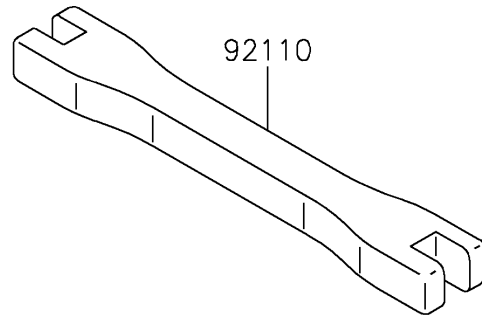

# 2020 KX250 PARTS DIAGRAM

Owner's Tools

F2810

## 2020 KX250 PARTS LIST

### Owner's Tools

ITEM NAME	PART NUMBER	QUANTITY
GASKET-LIQUID,TB1211F,CLEAR (Ref # 92104)	92104-0004	1
GASKET-LIQUID,TB1216,GRAY (Ref # 92104A)	92104-1063	1
GASKET-LIQUID,TB1216B,BLACK (Ref # 92104B)	92104-1064	1
TOOL-WRENCH,NIPPLE,6X8 (Ref # 92110)	92110-0004	1
TOOL-WRENCH,BOX,16MM (Ref # 92110A)	92110-0005	1