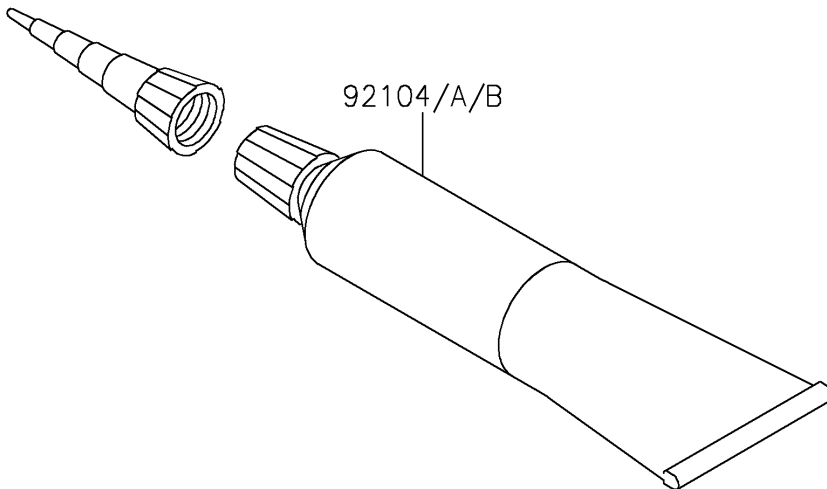

# 2020 KX250 PARTS DIAGRAM

Owner's Tools

F2810

## 2020 KX250 PARTS LIST

### Owner's Tools

ITEM NAME	PART NUMBER	QUANTITY
GASKET-LIQUID,TB1211F,CLEAR (Ref # 92104)	92104-0004	1
GASKET-LIQUID,TB1216,GRAY (Ref # 92104A)	92104-1063	1
GASKET-LIQUID,TB1216B,BLACK (Ref # 92104B)	92104-1064	1
TOOL-WRENCH,NIPPLE,6X8 (Ref # 92110)	92110-0004	1
TOOL-WRENCH,BOX,16MM (Ref # 92110A)	92110-0005	1