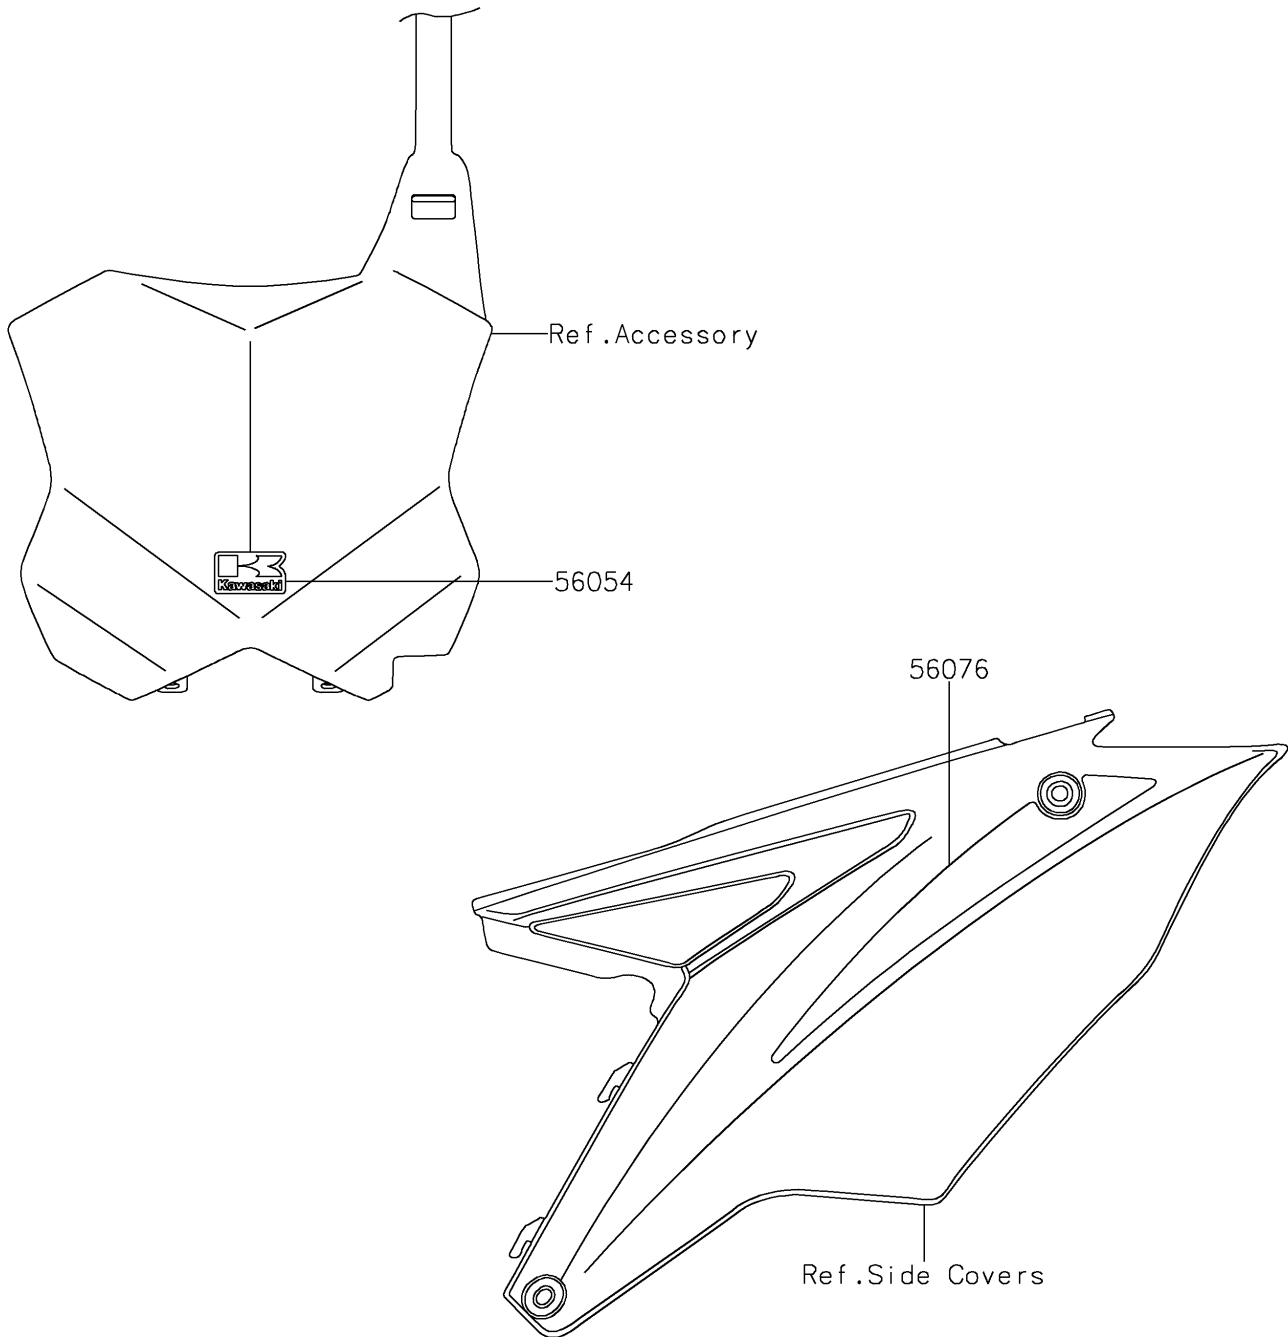

2020 KX250 PARTS DIAGRAM

Decals

F2861

2020 KX250 PARTS LIST

Decals

| ITEM NAME | PART NUMBER | QUANTITY |
|-------------------------------------|-------------|----------|
| MARK,NUMBER PLATE (Ref # 56054) | 56054-2260 | 1 |
| PATTERN,SIDE COVER,LH (Ref # 56076) | 56076-0599 | 1 |