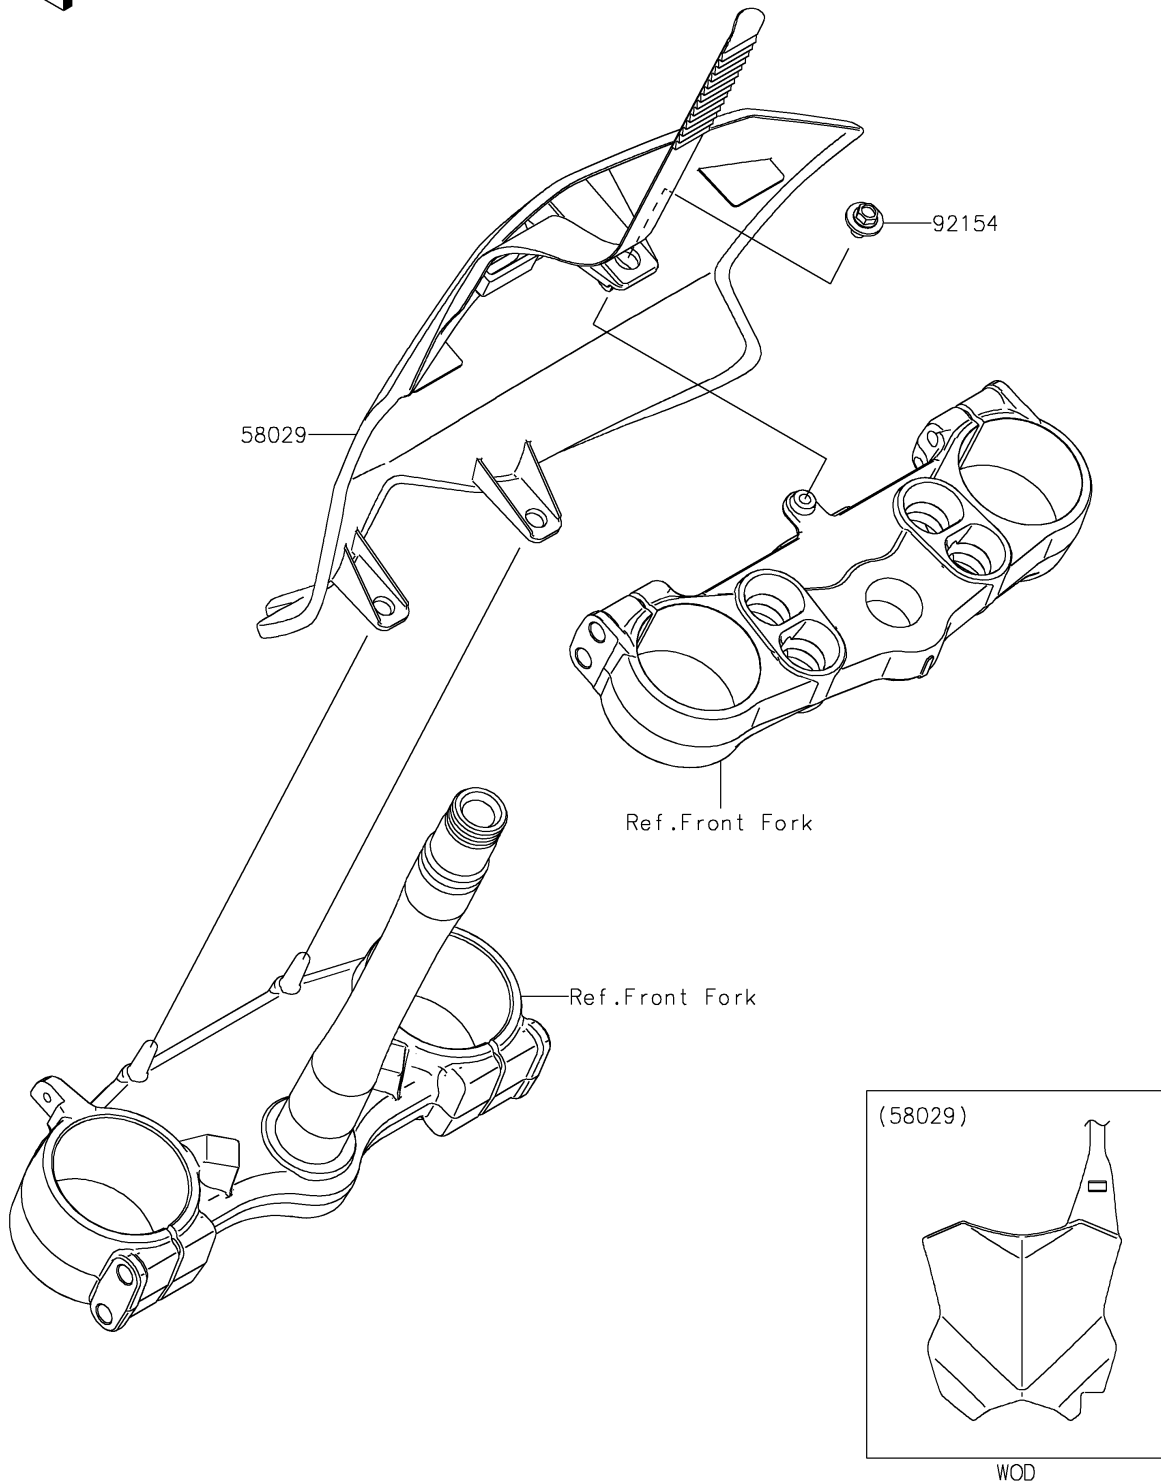

2020 KX250 PARTS DIAGRAM

Accessory

F2910

2020 KX250 PARTS LIST

Accessory

ITEM NAME	PART NUMBER	QUANTITY
PLATE-NUMBER,L.GREEN (Ref # 58029)	58029-0013-290	1
BOLT,6X10 (Ref # 92154)	92154-2969	1