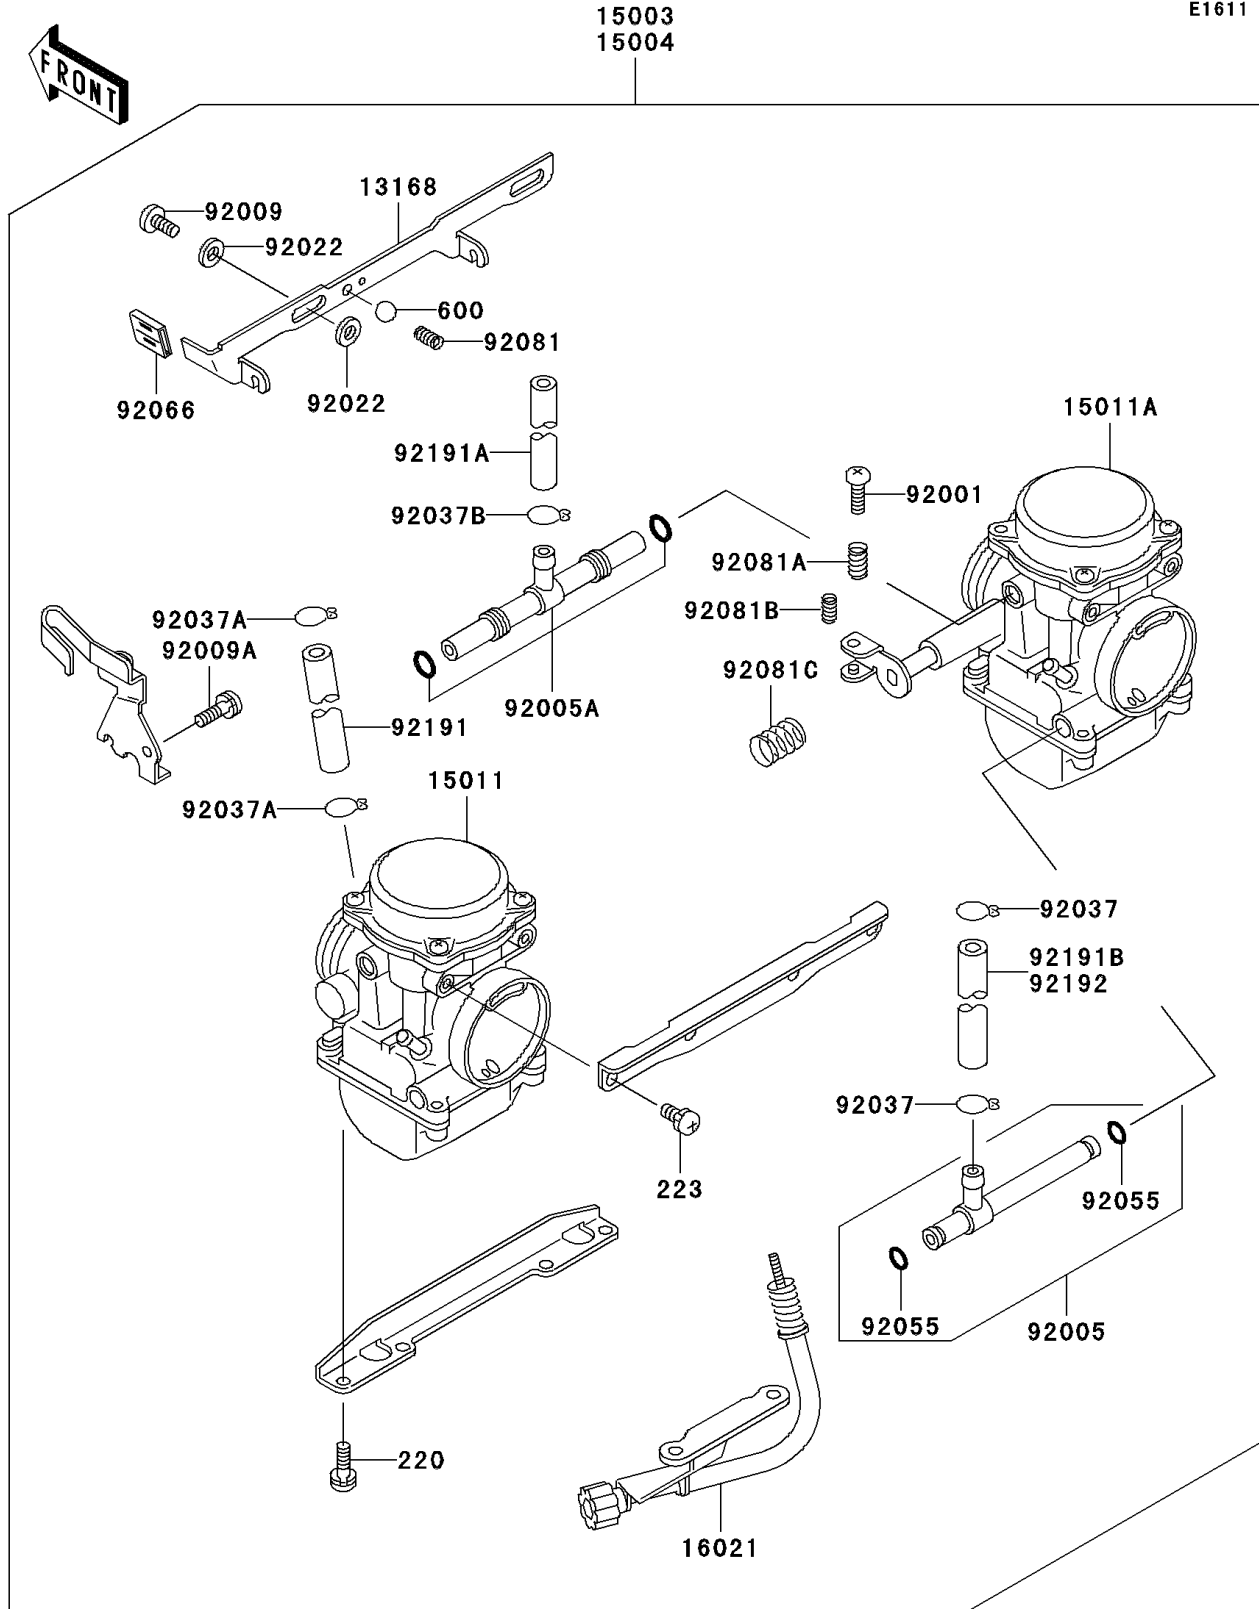

2007 Vulcan 500 LTD PARTS DIAGRAM

Carburetor

E1611

2007 Vulcan 500 LTD PARTS LIST

Carburetor

ITEM NAME	PART NUMBER	QUANTITY
SCREW-PAN-CROS,6X16 (Ref # 220)	220AA0616	4
SCREW-PAN-WS-CROS,5X10 (Ref # 223)	223AB0510	4
BALL-STEEL,3/16" (Ref # 600)	600A0600	1
LEVER,STARTER (Ref # 13168)	13168-1444	1
CARBURETOR-ASSY (Ref # 15003)	15003-1235	1
CARBURETOR,LH (Ref # 15011)	15011-1252	1
CARBURETOR,RH (Ref # 15011A)	15011-1253	1
SCREW-THROTTLE STOP (Ref # 16021)	16021-1175	1
BOLT,THROTTLE ADJUST (Ref # 92001)	92001-1998	1
FITTING (Ref # 92005)	92005-1325	1
FITTING (Ref # 92005A)	92005-1326	1
SCREW (Ref # 92009)	92009-1262	2
SCREW,5X10 (Ref # 92009A)	92009-1365	1
WASHER,6.1X11X0.8,POLYACETAL (Ref # 92022)	92022-1199	4
CLAMP,FUEL TUBE (Ref # 92037)	92037-1075	2
CLAMP,TUBE (Ref # 92037A)	92037-1477	2
CLAMP,TUBE (Ref # 92037B)	92037-1531	1
RING-O (Ref # 92055)	92055-1004	2
PLUG,STARTER LEVER (Ref # 92066)	92066-1157	1
SPRING,SHAFT STOP (Ref # 92081)	92081-1619	1
SPRING (Ref # 92081A)	92081-1620	1
SPRING,THROTTLE ADJUST LWR (Ref # 92081B)	92081-1621	1
SPRING (Ref # 92081C)	92081-1876	1
TUBE,5X9X230 (Ref # 92191)	92191-1103	1
TUBE,7X11X330 (Ref # 92191A)	92191-1104	1
TUBE,7.3X12.5X320 (Ref # 92191B)	92191-1110	1