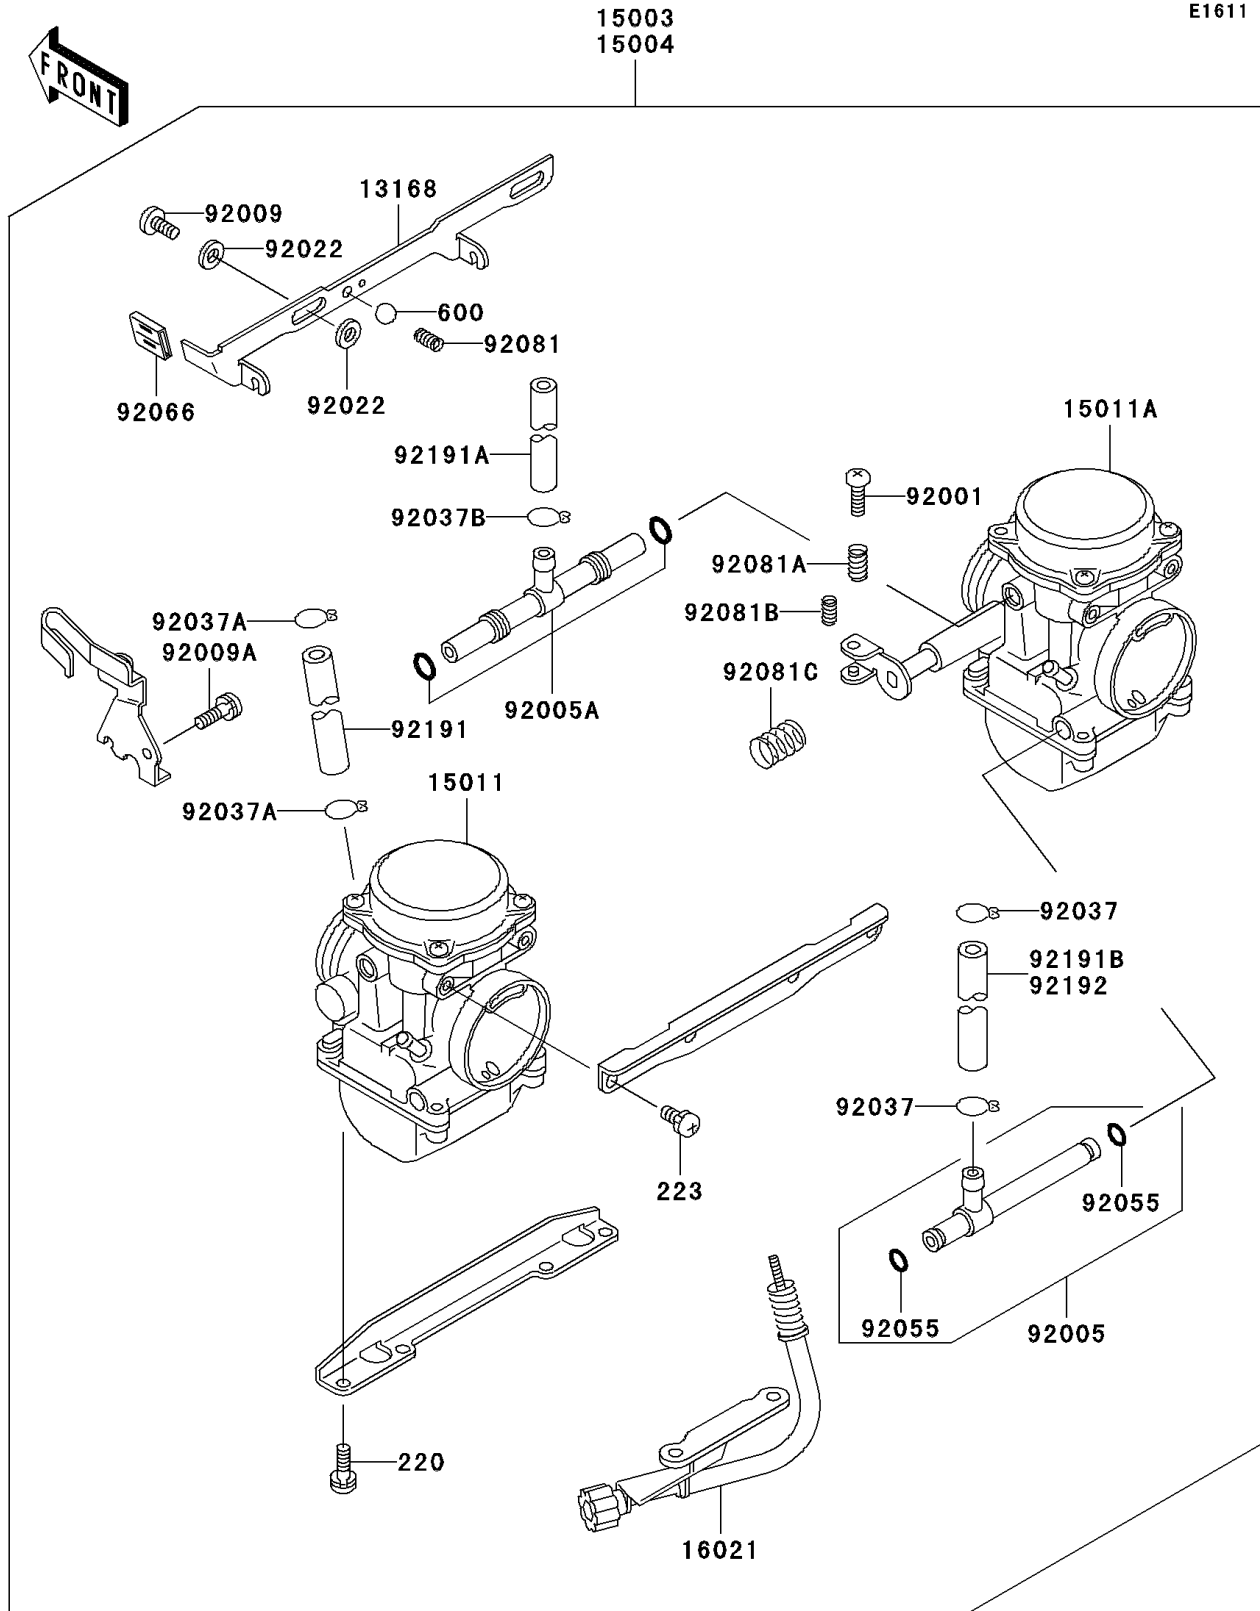

2007 Vulcan 500 LTD PARTS DIAGRAM

Carburetor

E1611

2007 Vulcan 500 LTD PARTS LIST

Carburetor

ITEM NAME	PART NUMBER	QUANTITY
SCREW-PAN-CROS,6X16 (Ref # 220)	220AA0616	4
SCREW-PAN-WS-CROS,5X10 (Ref # 223)	223AB0510	4
BALL-STEEL,3/16" (Ref # 600)	600A0600	1
LEVER,STARTER (Ref # 13168)	13168-1444	1
CARBURETOR-ASSY (Ref # 15003)	15003-1235	1
CARBURETOR,LH (Ref # 15011)	15011-1252	1
CARBURETOR,RH (Ref # 15011A)	15011-1253	1
SCREW-THROTTLE STOP (Ref # 16021)	16021-1175	1
BOLT,THROTTLE ADJUST (Ref # 92001)	92001-1998	1
FITTING (Ref # 92005)	92005-1325	1
FITTING (Ref # 92005A)	92005-1326	1
SCREW (Ref # 92009)	92009-1262	2
SCREW,5X10 (Ref # 92009A)	92009-1365	1
WASHER,6.1X11X0.8,POLYACETAL (Ref # 92022)	92022-1199	4
CLAMP,FUEL TUBE (Ref # 92037)	92037-1075	2
CLAMP,TUBE (Ref # 92037A)	92037-1477	2
CLAMP,TUBE (Ref # 92037B)	92037-1531	1
RING-O (Ref # 92055)	92055-1004	2
PLUG,STARTER LEVER (Ref # 92066)	92066-1157	1
SPRING,SHAFT STOP (Ref # 92081)	92081-1619	1
SPRING (Ref # 92081A)	92081-1620	1
SPRING,THROTTLE ADJUST LWR (Ref # 92081B)	92081-1621	1
SPRING (Ref # 92081C)	92081-1876	1
TUBE,5X9X230 (Ref # 92191)	92191-1103	1
TUBE,7X11X330 (Ref # 92191A)	92191-1104	1
TUBE,7.3X12.5X320 (Ref # 92191B)	92191-1110	1