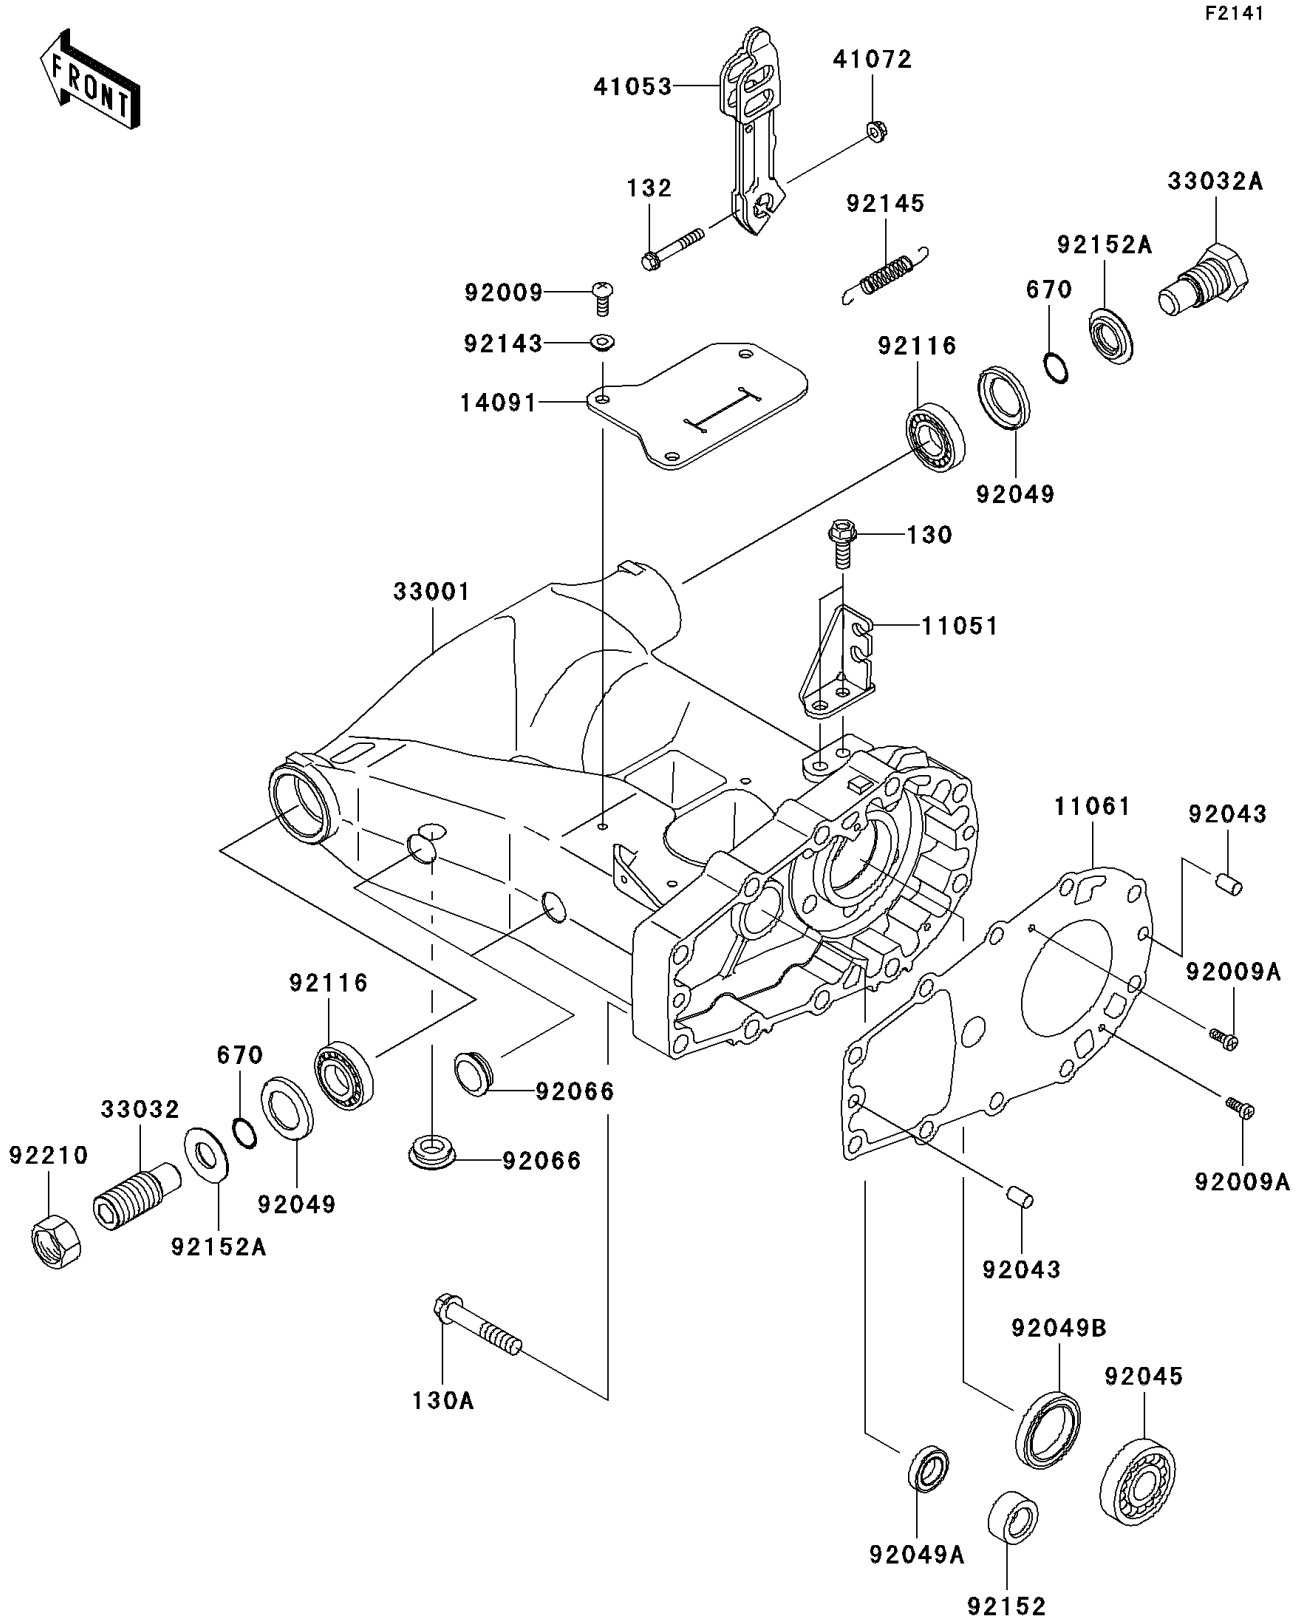

2006 Prairie 700 4x4 PARTS DIAGRAM

Swingarm

2006 Prairie 700 4x4 PARTS LIST

Swingarm

ITEM NAME	PART NUMBER	QUANTITY
BOLT-FLANGED,8X22 (Ref # 130)	130J0822	2
BOLT-FLANGED,10X55 (Ref # 130A)	130P1055	10
BOLT-FLANGED-SMALL,6X40 (Ref # 132)	132G0640	1
O RING,16MM (Ref # 670)	670B2016	2
BRACKET,CABLE (Ref # 11051)	11051-1762	1
GASKET,SWING ARM (Ref # 11061)	11061-1065	1
COVER (Ref # 14091)	14091-7508	1
ARM-COMP-SWING (Ref # 33001)	33001-0008	1
SHAFT-SWING ARM,LEFT SIDE (Ref # 33032)	33032-1197	1
SHAFT-SWING ARM,RIGHT SIDE (Ref # 33032A)	33032-1200	1
LEVER-BRAKE CAM (Ref # 41053)	41053-1094	1
NUT,6MM (Ref # 41072)	41072-007	1
SCREW,TAPPING,6X16 (Ref # 92009)	92009-1166	3
SCREW,4X10 (Ref # 92009A)	92009-1936	2
PIN,8X14 (Ref # 92043)	92043-1567	2
BEARING-BALL,TMBO/28C3 (Ref # 92045)	92045-1427	1
SEAL-OIL,26406 (Ref # 92049)	92049-1030	2
SEAL-OIL,TC17X28X6 (Ref # 92049A)	92049-1537	1
SEAL-OIL,HTC35X48X7 (Ref # 92049B)	92049-1538	1
PLUG (Ref # 92066)	92066-1534	3
BEARING-ROLLER,4T30203E1 (Ref # 92116)	92116-1001	2
COLLAR (Ref # 92143)	92143-1331	3
SPRING,BRAKE LEVER RETURN (Ref # 92145)	92145-1313	1
COLLAR (Ref # 92152)	92152-1240	1
COLLAR (Ref # 92152A)	92152-1356	2
NUT,22MM (Ref # 92210)	92210-0190	1