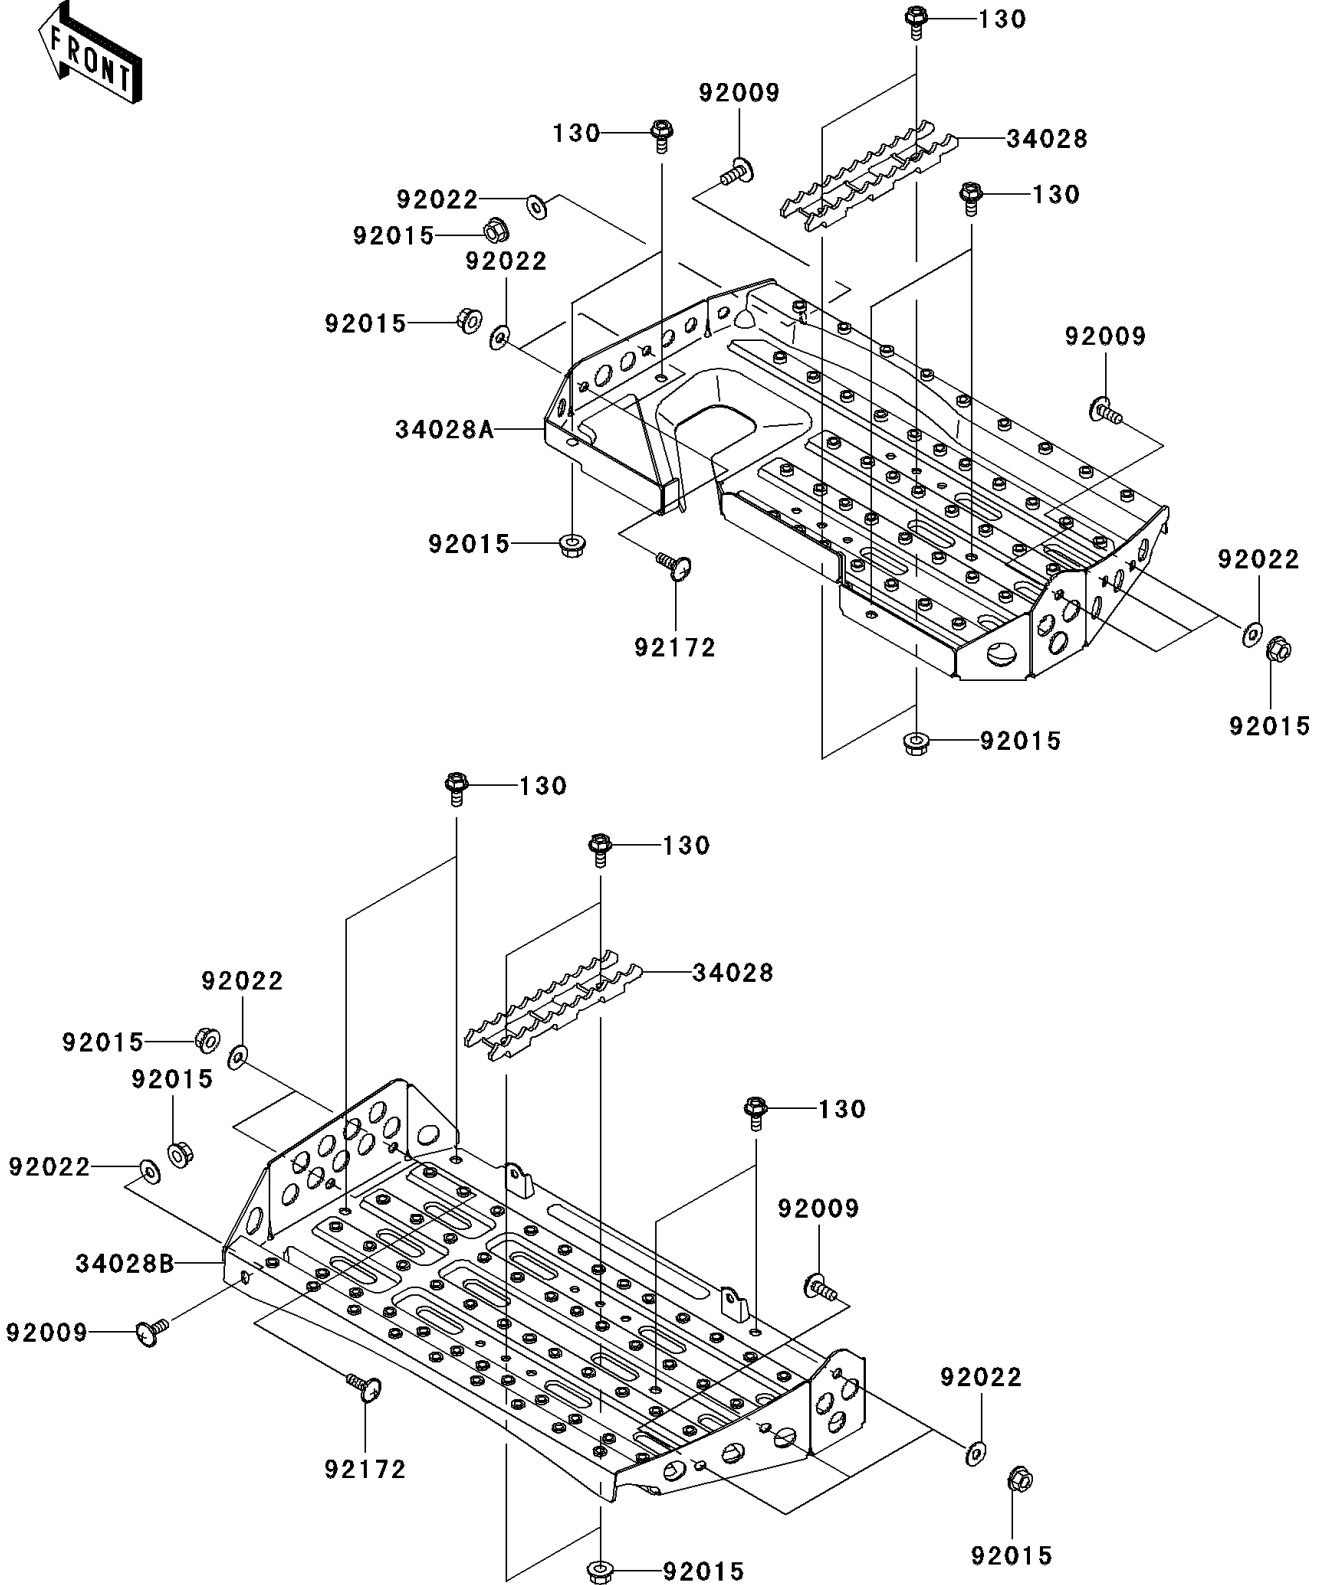

2006 Prairie 700 4x4 PARTS DIAGRAM

Footrests

F2160

2006 Prairie 700 4x4 PARTS LIST

Footrests

| ITEM NAME | PART NUMBER | QUANTITY |
|-----------------------------------|---------------|----------|
| BOLT-FLANGED,6X14 (Ref # 130) | 130J0614 | 12 |
| STEP,FOOT PEG,BLACK (Ref # 34028) | 34028-1487-10 | 2 |
| STEP,RH,BLACK (Ref # 34028A) | 34028-1513-10 | 1 |
| STEP,LH,BLACK (Ref # 34028B) | 34028-1521-10 | 1 |
| SCREW,6X16 (Ref # 92009) | 92009-1621 | 8 |
| NUT,FLANGED,6MM (Ref # 92015) | 92015-1367 | 17 |
| WASHER,6.5X16X1.0 (Ref # 92022) | 92022-1093 | 12 |
| SCREW,6X18 (Ref # 92172) | 92172-0002 | 4 |