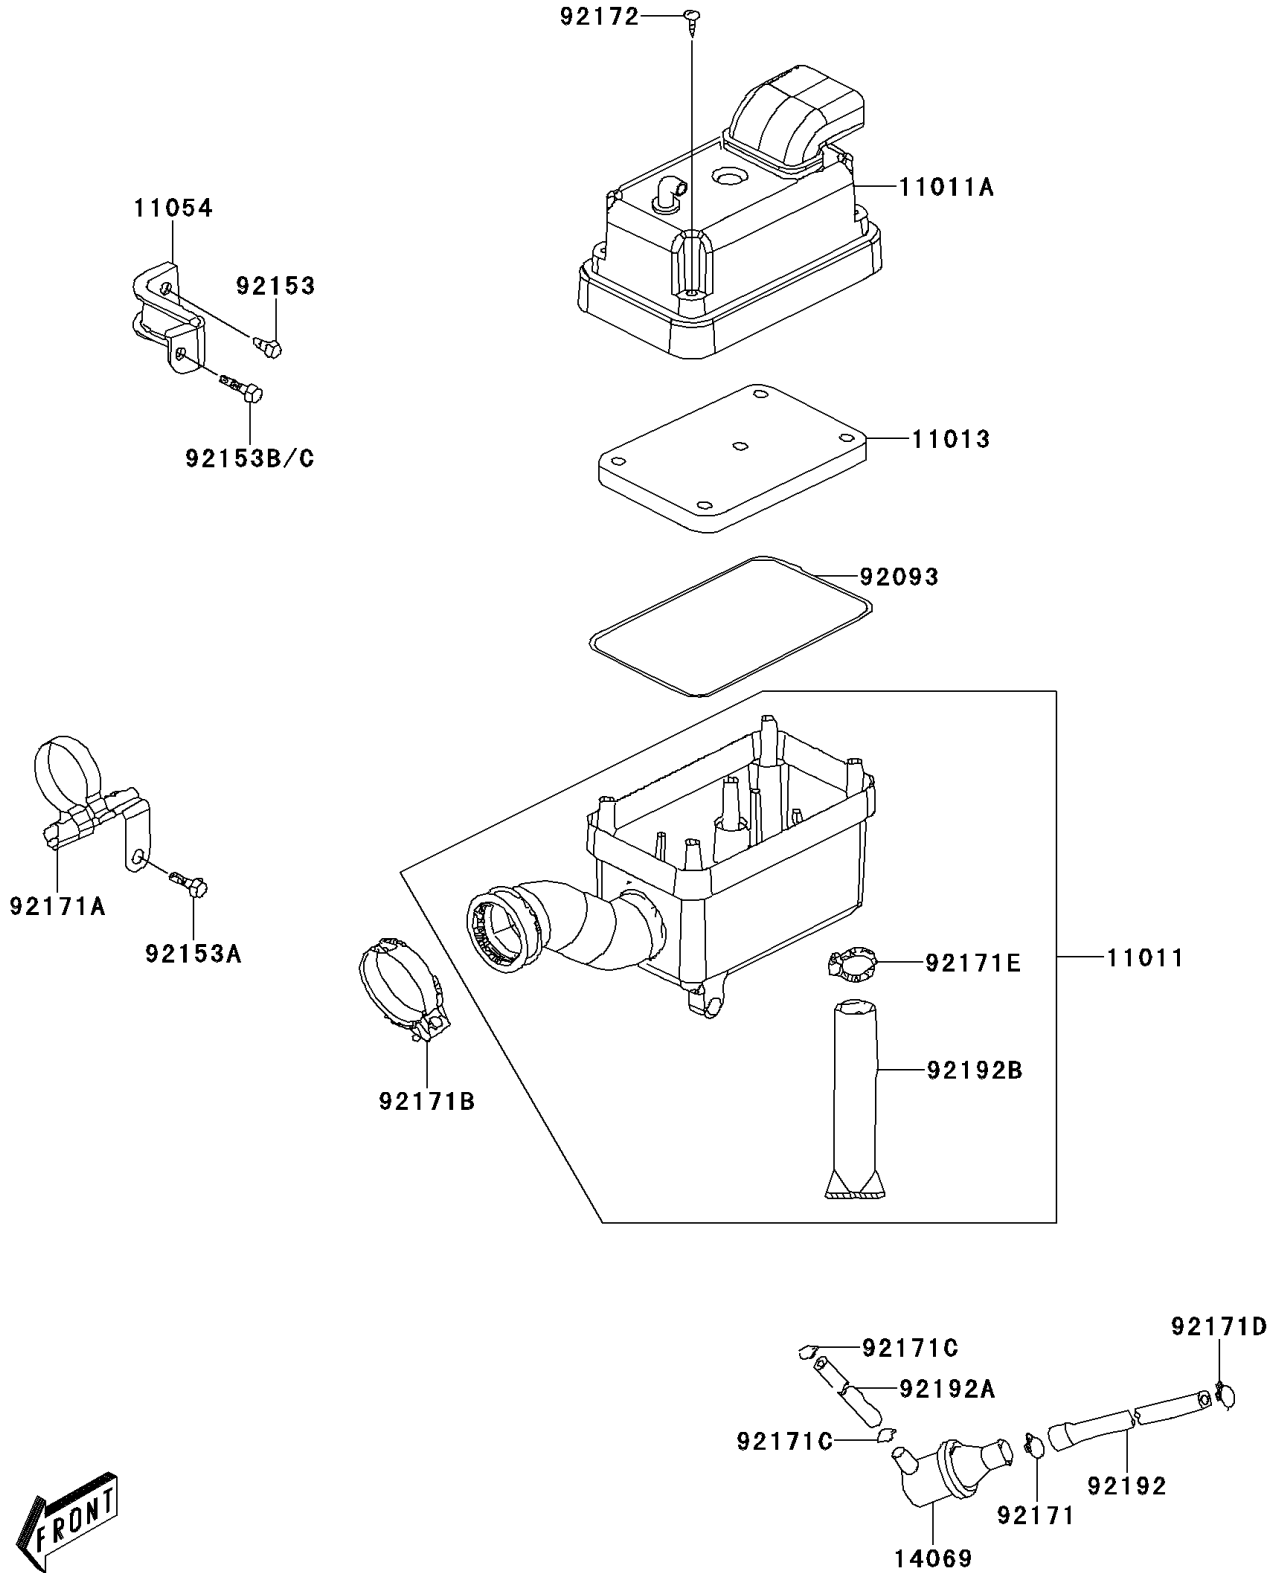

2009 KFX®50 PARTS DIAGRAM

Air Cleaner

E1130

2009 KFX®50 PARTS LIST

Air Cleaner

ITEM NAME	PART NUMBER	QUANTITY
CASE-AIR FILTER,LWR (Ref # 11011)	11011-Y001	1
CASE-AIR FILTER,UPP (Ref # 11011A)	11011-Y002	1
ELEMENT-AIR FILTER (Ref # 11013)	11013-Y001	1
BRACKET (Ref # 11054)	11054-Y002	1
BREATHER (Ref # 14069)	14069-Y001	1
SEAL,AIR FILTER (Ref # 92093)	92093-Y002	1
BOLT,FLANGE,6X12 (Ref # 92153)	92153-Y024	1
BOLT,FLANGE,6X22 (Ref # 92153A)	92153-Y026	1
BOLT,FLANGE,6X25 (Ref # 92153B)	92153-Y027	1
CLAMP (Ref # 92171)	92171-Y003	1
CLAMP (Ref # 92171A)	92171-Y007	1
CLAMP (Ref # 92171B)	92171-Y008	1
CLAMP (Ref # 92171C)	92171-Y012	2
CLAMP (Ref # 92171D)	92171-Y014	1
CLAMP (Ref # 92171E)	92171-Y015	1
SCREW,5X20 (Ref # 92172)	92172-Y018	5
TUBE (Ref # 92192)	92192-Y001	1
TUBE (Ref # 92192A)	92192-Y002	1
TUBE,DRAIN (Ref # 92192B)	92192-Y004	1