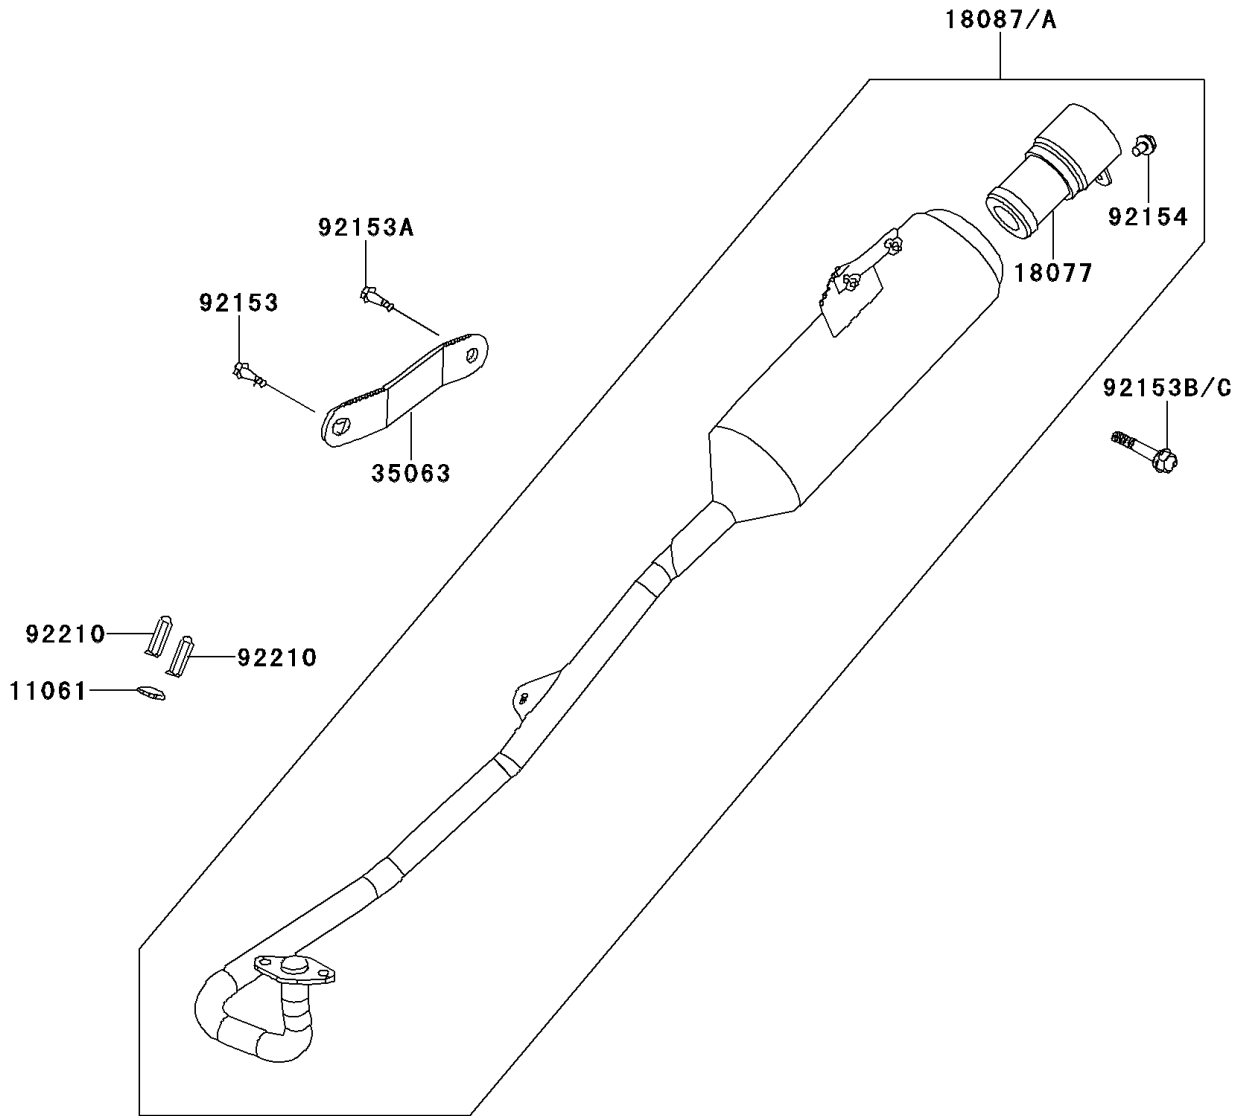

# 2007 KFX50 PARTS DIAGRAM

Muffler(s)

E1140

## 2007 KFX50 PARTS LIST

### Muffler(s)

ITEM NAME	PART NUMBER	QUANTITY
GASKET,EXHAUST (Ref # 11061)	11061-Y014	1
ARRESTER-SPARK (Ref # 18077)	18077-Y002	1
MUFFLER (Ref # 18087)	18087-Y001	1
STAY,MUFFLER (Ref # 35063)	35063-Y001	1
BOLT,8X28 (Ref # 92153)	92153-Y020	1
BOLT,FLANGE,8X16 (Ref # 92153A)	92153-Y032	1
BOLT,FLANGE,8X35 (Ref # 92153B)	92153-Y034	1
BOLT,FLANGE,6X10 (Ref # 92154)	92154-Y013	1
NUT,CAP,6MM (Ref # 92210)	92210-Y007	2