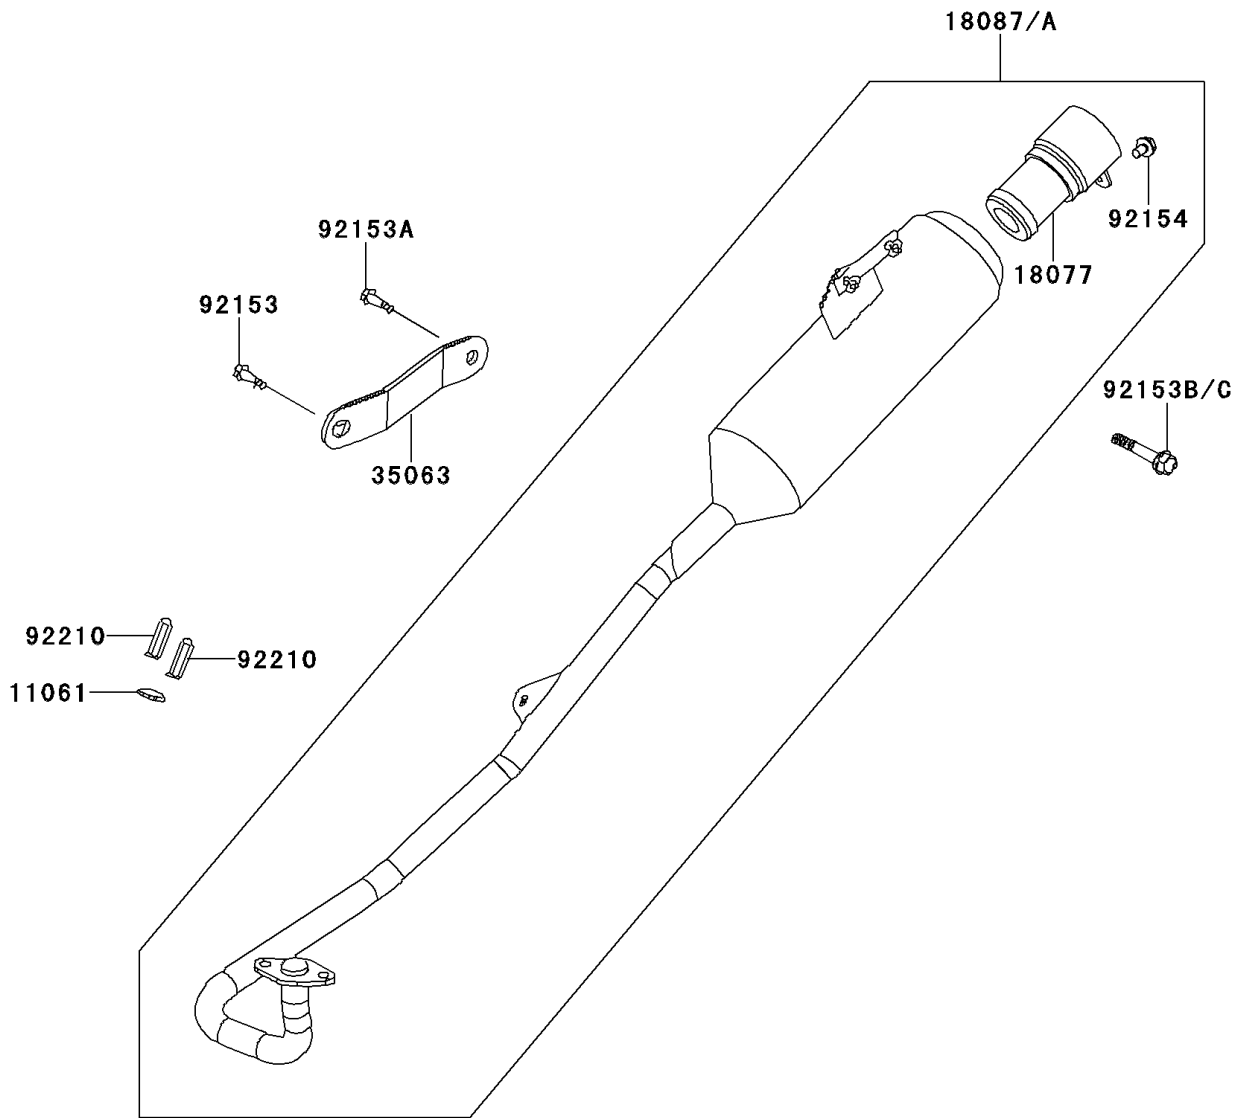

2007 KFX50 PARTS DIAGRAM

Muffler(s)

E1140

2007 KFX50 PARTS LIST

Muffler(s)

ITEM NAME	PART NUMBER	QUANTITY
GASKET,EXHAUST (Ref # 11061)	11061-Y014	1
ARRESTER-SPARK (Ref # 18077)	18077-Y002	1
MUFFLER (Ref # 18087)	18087-Y001	1
STAY,MUFFLER (Ref # 35063)	35063-Y001	1
BOLT,8X28 (Ref # 92153)	92153-Y020	1
BOLT,FLANGE,8X16 (Ref # 92153A)	92153-Y032	1
BOLT,FLANGE,8X35 (Ref # 92153B)	92153-Y034	1
BOLT,FLANGE,6X10 (Ref # 92154)	92154-Y013	1
NUT,CAP,6MM (Ref # 92210)	92210-Y007	2