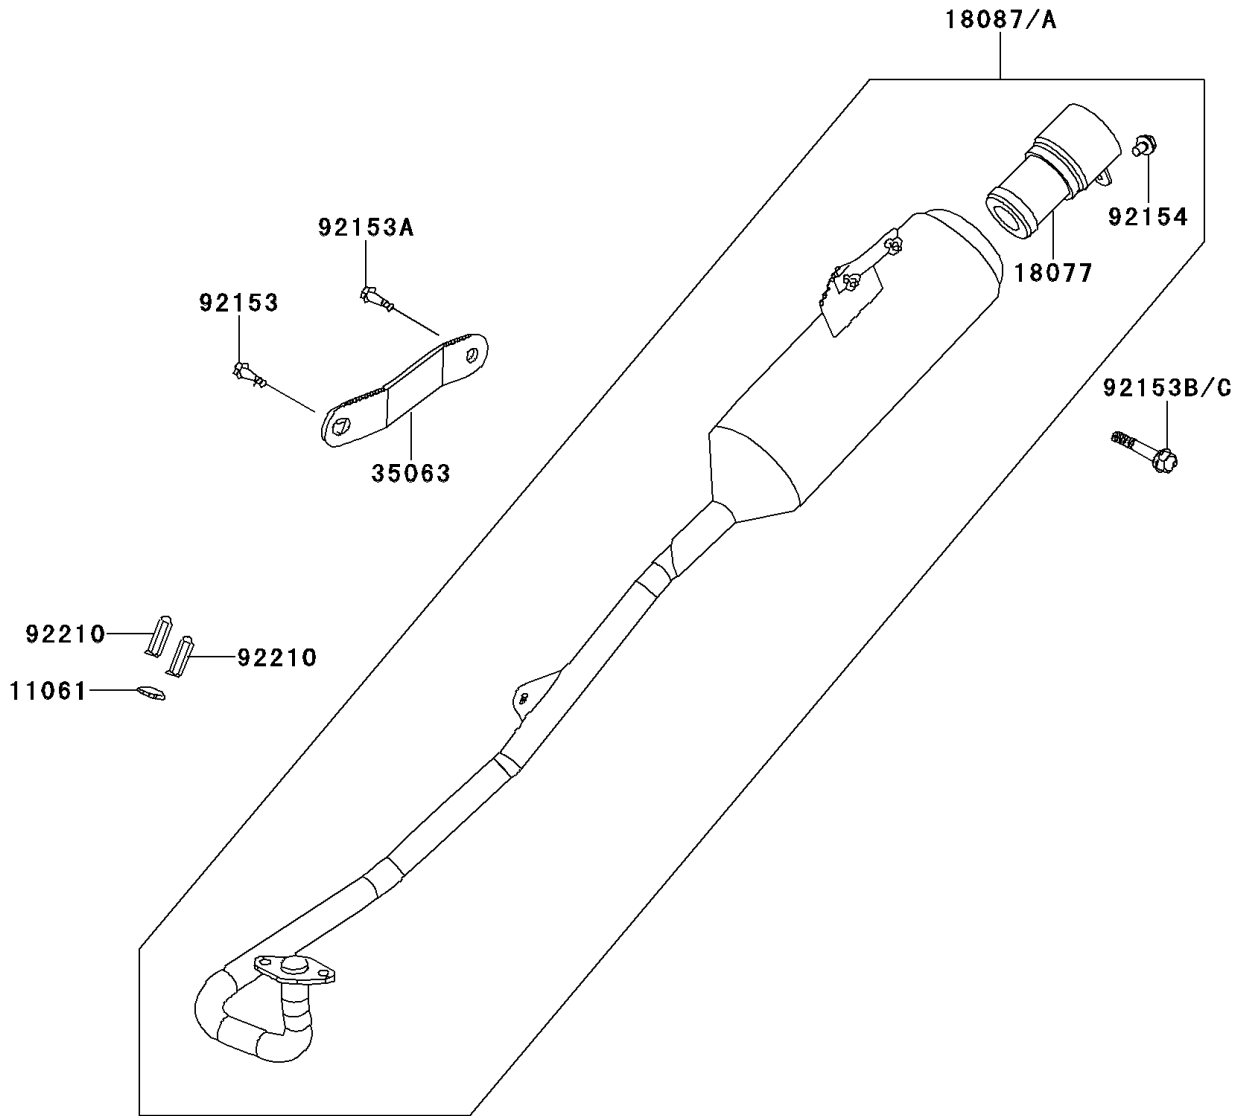

# 2008 KFX®50 PARTS DIAGRAM

Muffler(s)

E1140

## 2008 KFX®50 PARTS LIST

Muffler(s)

| ITEM NAME                       | PART NUMBER | QUANTITY |
|---------------------------------|-------------|----------|
| GASKET,EXHAUST (Ref # 11061)    | 11061-Y014  | 1        |
| ARRESTER-SPARK (Ref # 18077)    | 18077-Y002  | 1        |
| MUFFLER (Ref # 18087A)          | 18087-Y003  | 1        |
| STAY,MUFFLER (Ref # 35063)      | 35063-Y001  | 1        |
| BOLT,8X28 (Ref # 92153)         | 92153-Y020  | 1        |
| BOLT,FLANGE,8X16 (Ref # 92153A) | 92153-Y032  | 1        |
| BOLT,FLANGE,8X35 (Ref # 92153B) | 92153-Y034  | 1        |
| BOLT,FLANGE,6X10 (Ref # 92154)  | 92154-Y013  | 1        |
| NUT,CAP,6MM (Ref # 92210)       | 92210-Y007  | 2        |