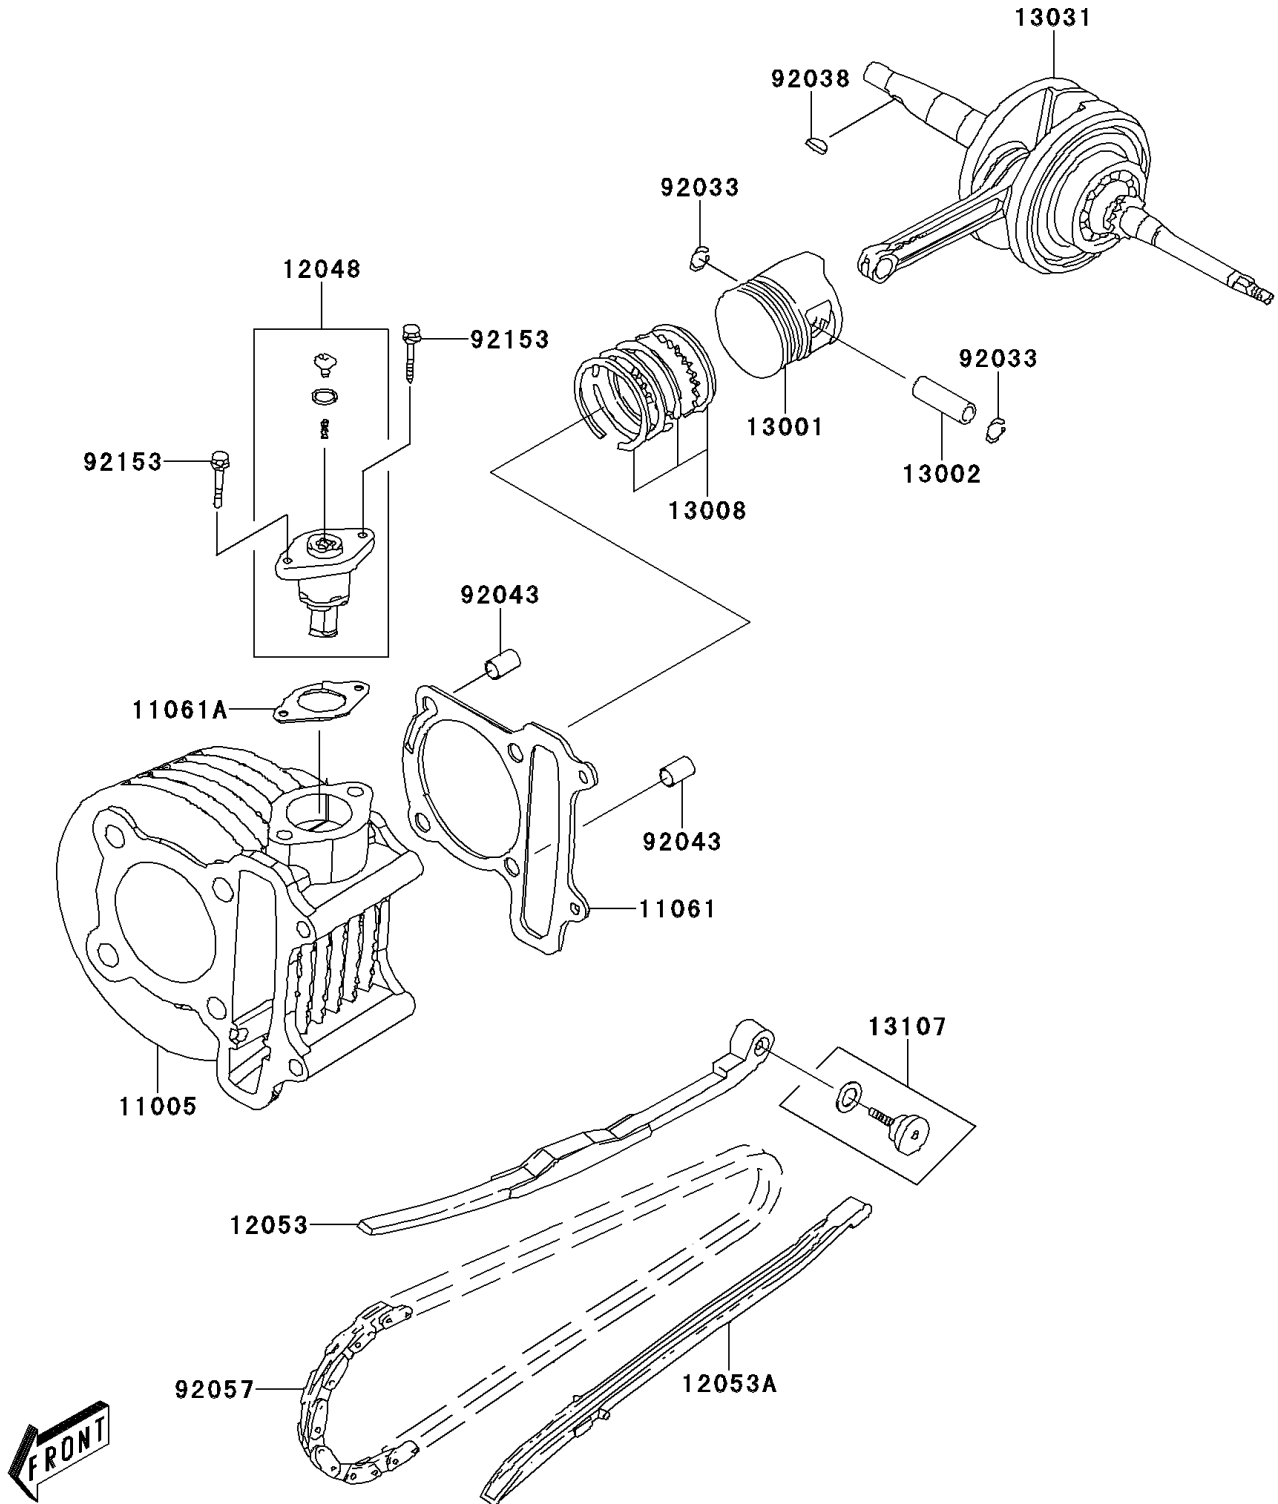

2007 KFX50 PARTS DIAGRAM

Crankshaft/Piston(s)

E1320

2007 KFX50 PARTS LIST

Crankshaft/Piston(s)

ITEM NAME	PART NUMBER	QUANTITY
CYLINDER-ENGINE (Ref # 11005)	11005-Y001	1
GASKET,CYLINDER BASE (Ref # 11061)	11061-Y008	1
GASKET (Ref # 11061A)	11061-Y013	1
TENSIONER-ASSY (Ref # 12048)	12048-Y002	1
GUIDE-CHAIN,TENSIONER (Ref # 12053)	12053-Y001	1
GUIDE-CHAIN (Ref # 12053A)	12053-Y003	1
PISTON-ENGINE (Ref # 13001)	13001-Y002	1
PIN-PISTON (Ref # 13002)	13002-Y002	1
RING-SET-PISTON (Ref # 13008)	13008-Y002	1
CRANKSHAFT-COMP (Ref # 13031)	13031-Y002	1
SHAFT,CHAIN GUIDE (Ref # 13107)	13107-Y002	1
RING-SNAP (Ref # 92033)	92033-Y001	2
KEY,WOODRUFF (Ref # 92038)	92038-Y001	1
PIN,8X14 (Ref # 92043)	92043-Y006	2
CHAIN,CAMSHAFT (Ref # 92057)	92057-Y001	1
BOLT,FLANGE,6X18 (Ref # 92153)	92153-Y048	2