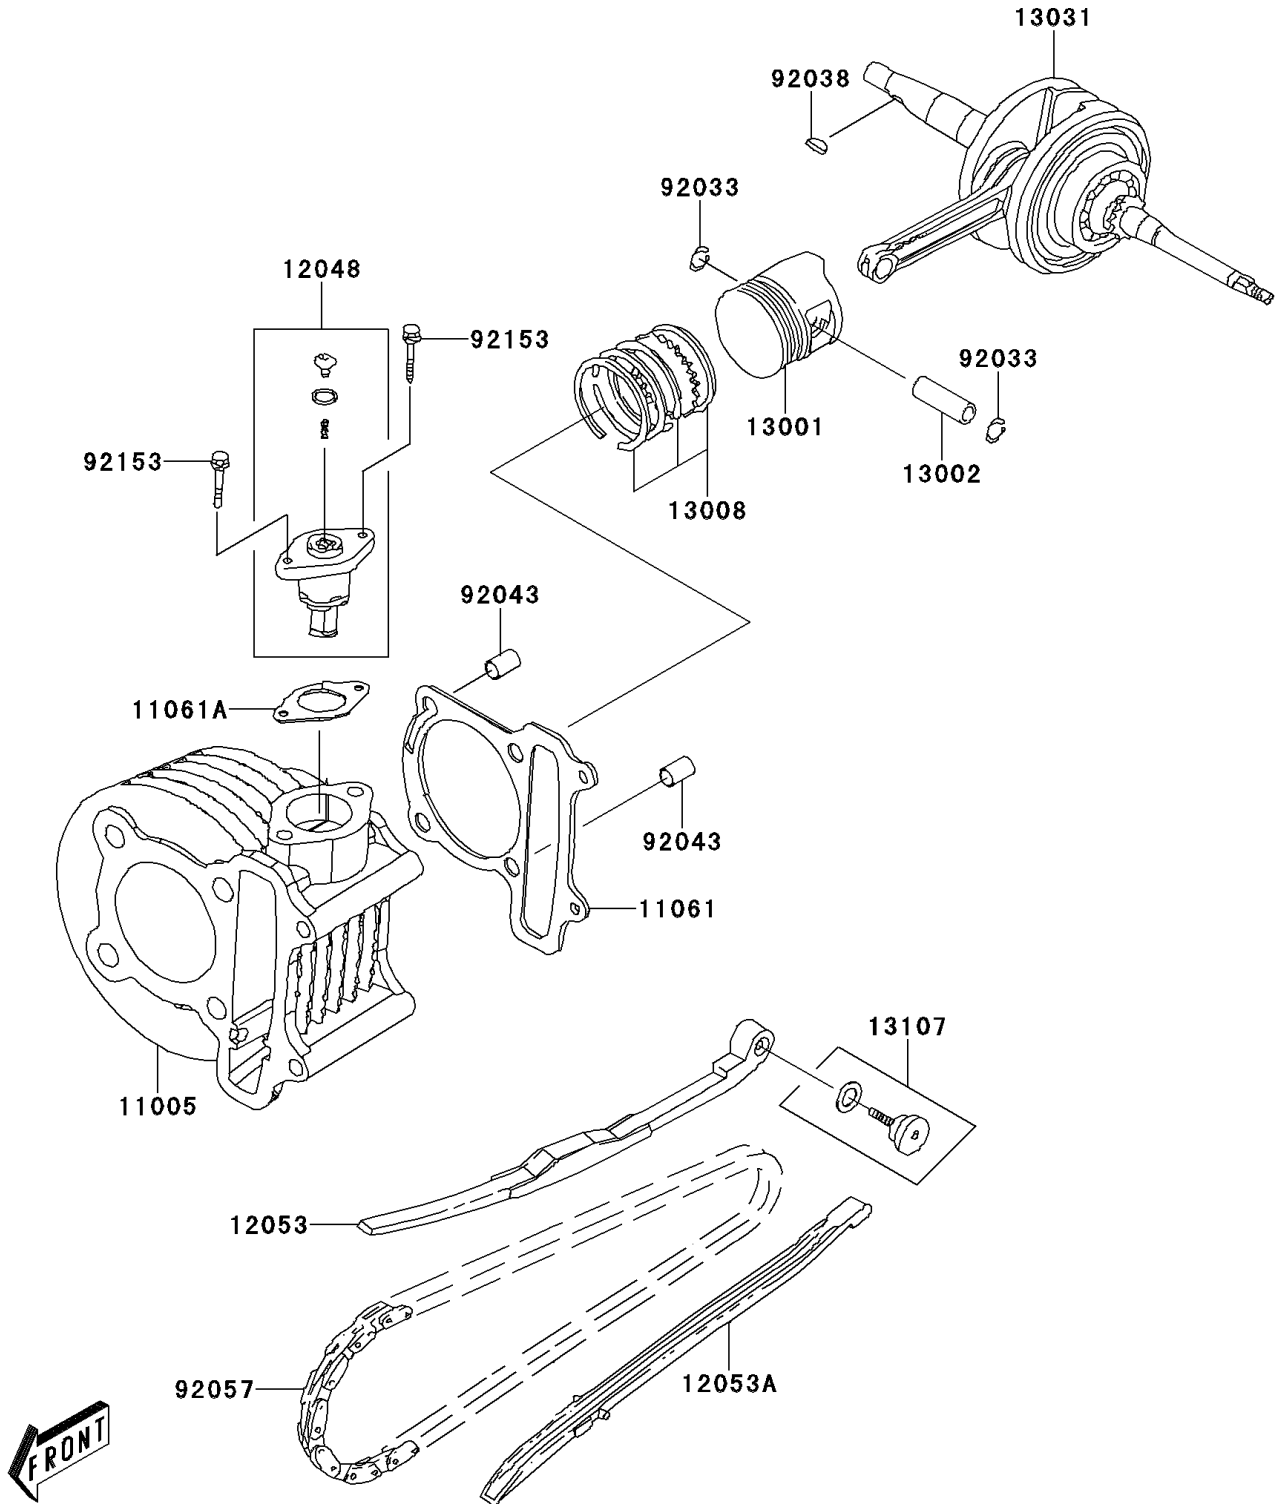

# 2009 KFX®50 PARTS DIAGRAM

Crankshaft/Piston(s)

E1320

## 2009 KFX®50 PARTS LIST

### Crankshaft/Piston(s)

ITEM NAME	PART NUMBER	QUANTITY
CYLINDER-ENGINE (Ref # 11005)	11005-Y001	1
GASKET,CYLINDER BASE (Ref # 11061)	11061-Y008	1
GASKET (Ref # 11061A)	11061-Y013	1
TENSIONER-ASSY (Ref # 12048)	12048-Y002	1
GUIDE-CHAIN,TENSIONER (Ref # 12053)	12053-Y001	1
GUIDE-CHAIN (Ref # 12053A)	12053-Y003	1
PISTON-ENGINE (Ref # 13001)	13001-Y002	1
PIN-PISTON (Ref # 13002)	13002-Y002	1
RING-SET-PISTON (Ref # 13008)	13008-Y002	1
CRANKSHAFT-COMP (Ref # 13031)	13031-Y002	1
SHAFT,CHAIN GUIDE (Ref # 13107)	13107-Y002	1
RING-SNAP (Ref # 92033)	92033-Y001	2
KEY,WOODRUFF (Ref # 92038)	92038-Y001	1
PIN,8X14 (Ref # 92043)	92043-Y006	2
CHAIN,CAMSHAFT (Ref # 92057)	92057-Y001	1
BOLT,FLANGE,6X18 (Ref # 92153)	92153-Y048	2