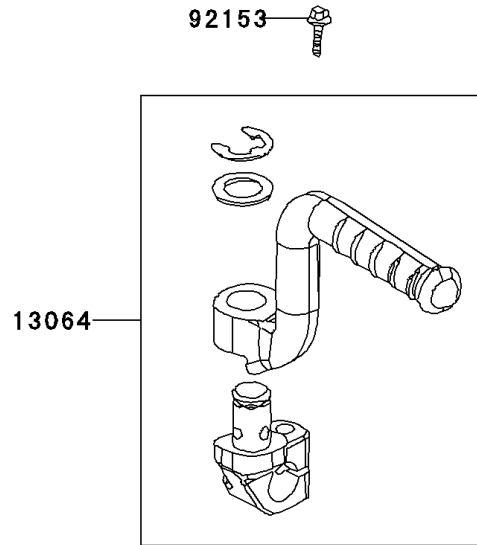

# 2009 KFX<sup>®</sup>50 PARTS DIAGRAM

Kickstarter Mechanism

E1340

## 2009 KFX®50 PARTS LIST

### Kickstarter Mechanism

ITEM NAME	PART NUMBER	QUANTITY
LEVER-ASSY-KICK,PEDAL (Ref # 13064)	13064-Y001	1
BOLT,FLANGE,6X22 (Ref # 92153)	92153-Y026	1