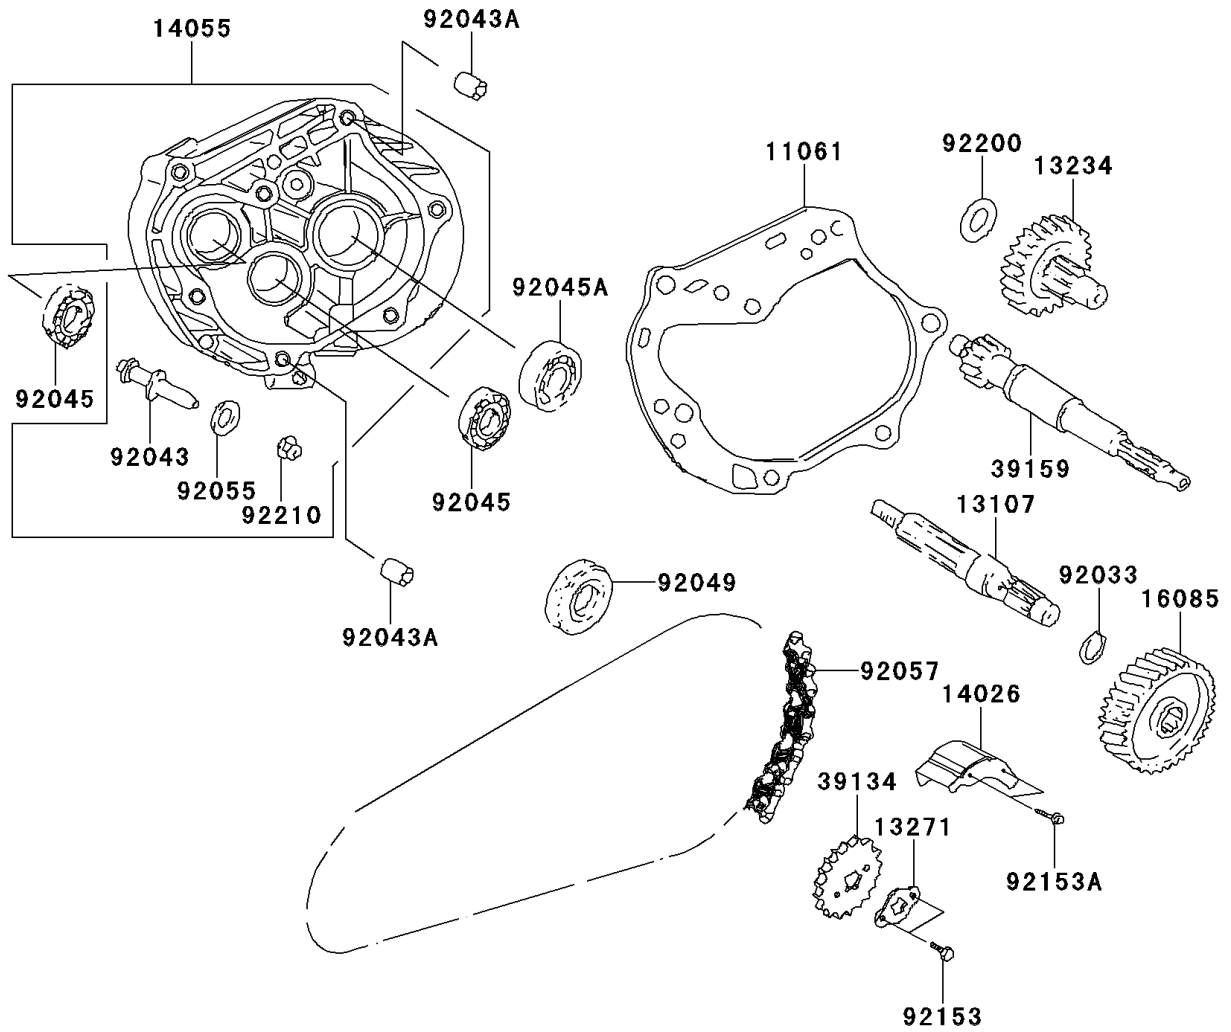

2007 KFX50 PARTS DIAGRAM

Gear Change Drum/Shift Fork(s)

E1362

2007 KFX50 PARTS LIST

Gear Change Drum/Shift Fork(s)

ITEM NAME	PART NUMBER	QUANTITY
GASKET,GEAR CASE (Ref # 11061)	11061-Y016	1
SHAFT,FINAL (Ref # 13107)	13107-Y003	1
SHAFT-COMP (Ref # 13234)	13234-Y002	1
PLATE (Ref # 13271)	13271-Y007	1
COVER-CHAIN (Ref # 14026)	14026-Y001	1
CASE-GEAR (Ref # 14055)	14055-Y002	1
GEAR,FINAL (Ref # 16085)	16085-Y005	1
SPROCKET-DRIVE (Ref # 39134)	39134-Y001	1
SHAFT-DRIVE (Ref # 39159)	39159-Y002	1
RING-SNAP (Ref # 92033)	92033-Y011	1
PIN,BRAKE (Ref # 92043)	92043-Y001	1
PIN,DOWEL,10X20 (Ref # 92043A)	92043-Y014	2
BEARING-BALL,6201 (Ref # 92045)	92045-Y002	2
BEARING-BALL,6004 UU (Ref # 92045A)	92045-Y005	1
SEAL-OIL,27X42X7 (Ref # 92049)	92049-Y008	1
RING-O,7.5X1.5 (Ref # 92055)	92055-Y002	1
CHAIN,DRIVE (Ref # 92057)	92057-Y004	1
BOLT,6X10 (Ref # 92153)	92153-Y014	2
BOLT,FLANGE,6X10 (Ref # 92153A)	92153-Y045	2
WASHER,12MM (Ref # 92200)	92200-Y004	1
NUT,8MM (Ref # 92210)	92210-Y014	1