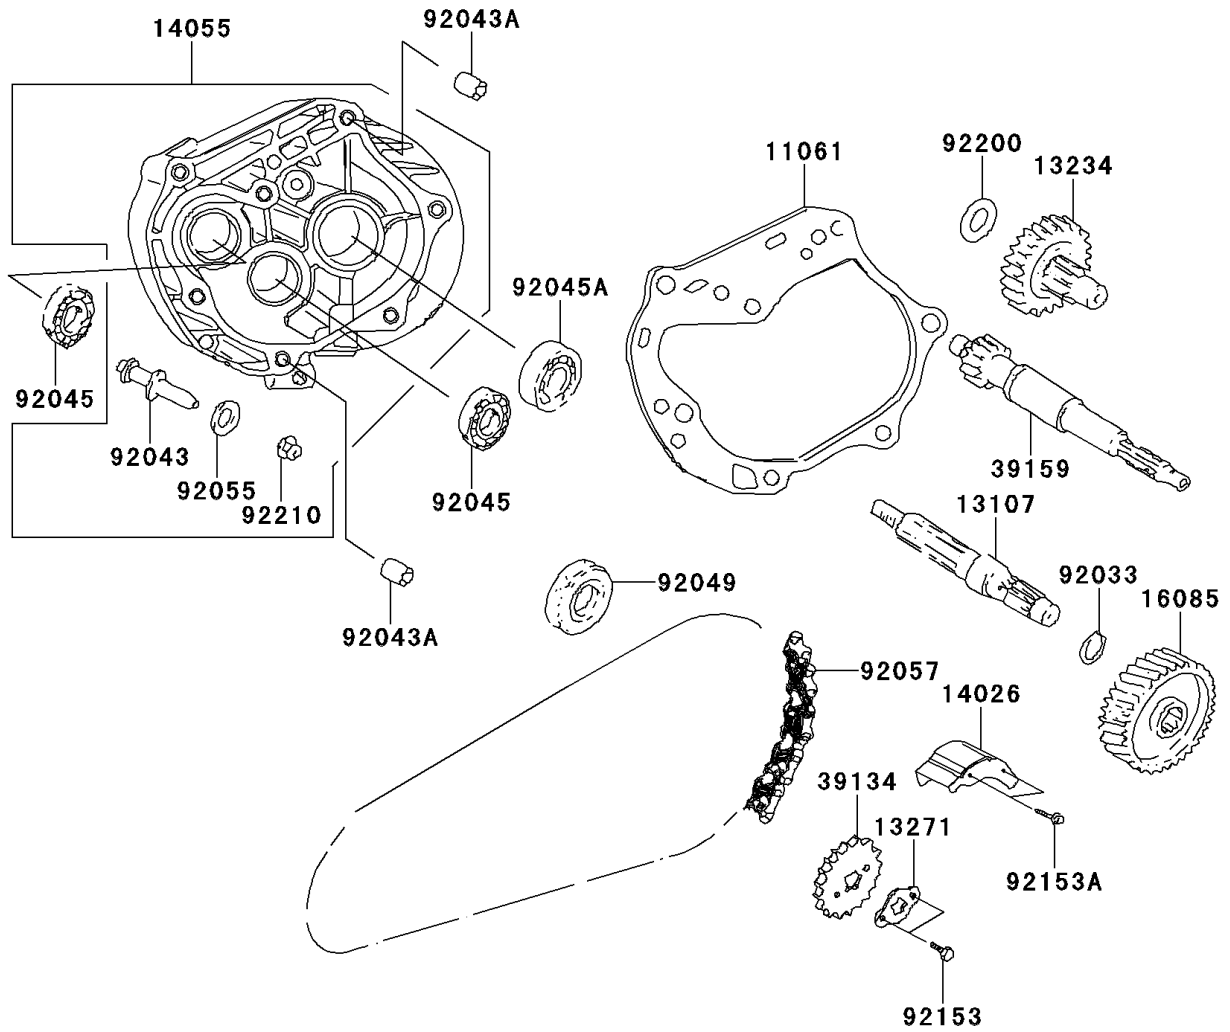

2008 KFX®50 PARTS DIAGRAM

Gear Change Drum/Shift Fork(s)

E1362

2008 KFX®50 PARTS LIST

Gear Change Drum/Shift Fork(s)

ITEM NAME	PART NUMBER	QUANTITY
GASKET,GEAR CASE (Ref # 11061)	11061-Y016	1
SHAFT,FINAL (Ref # 13107)	13107-Y003	1
SHAFT-COMP (Ref # 13234)	13234-Y002	1
PLATE (Ref # 13271)	13271-Y007	1
COVER-CHAIN (Ref # 14026)	14026-Y001	1
CASE-GEAR (Ref # 14055)	14055-Y002	1
GEAR,FINAL (Ref # 16085)	16085-Y005	1
SPROCKET-DRIVE (Ref # 39134)	39134-Y001	1
SHAFT-DRIVE (Ref # 39159)	39159-Y002	1
RING-SNAP (Ref # 92033)	92033-Y011	1
PIN,BRAKE (Ref # 92043)	92043-Y001	1
PIN,DOWEL,10X20 (Ref # 92043A)	92043-Y014	2
BEARING-BALL,6201 (Ref # 92045)	92045-Y002	2
BEARING-BALL,6004 UU (Ref # 92045A)	92045-Y005	1
SEAL-OIL,27X42X7 (Ref # 92049)	92049-Y008	1
RING-O,7.5X1.5 (Ref # 92055)	92055-Y002	1
CHAIN,DRIVE (Ref # 92057)	92057-Y004	1
BOLT,6X10 (Ref # 92153)	92153-Y014	2
BOLT,FLANGE,6X10 (Ref # 92153A)	92153-Y045	2
WASHER,12MM (Ref # 92200)	92200-Y004	1
NUT,8MM (Ref # 92210)	92210-Y014	1