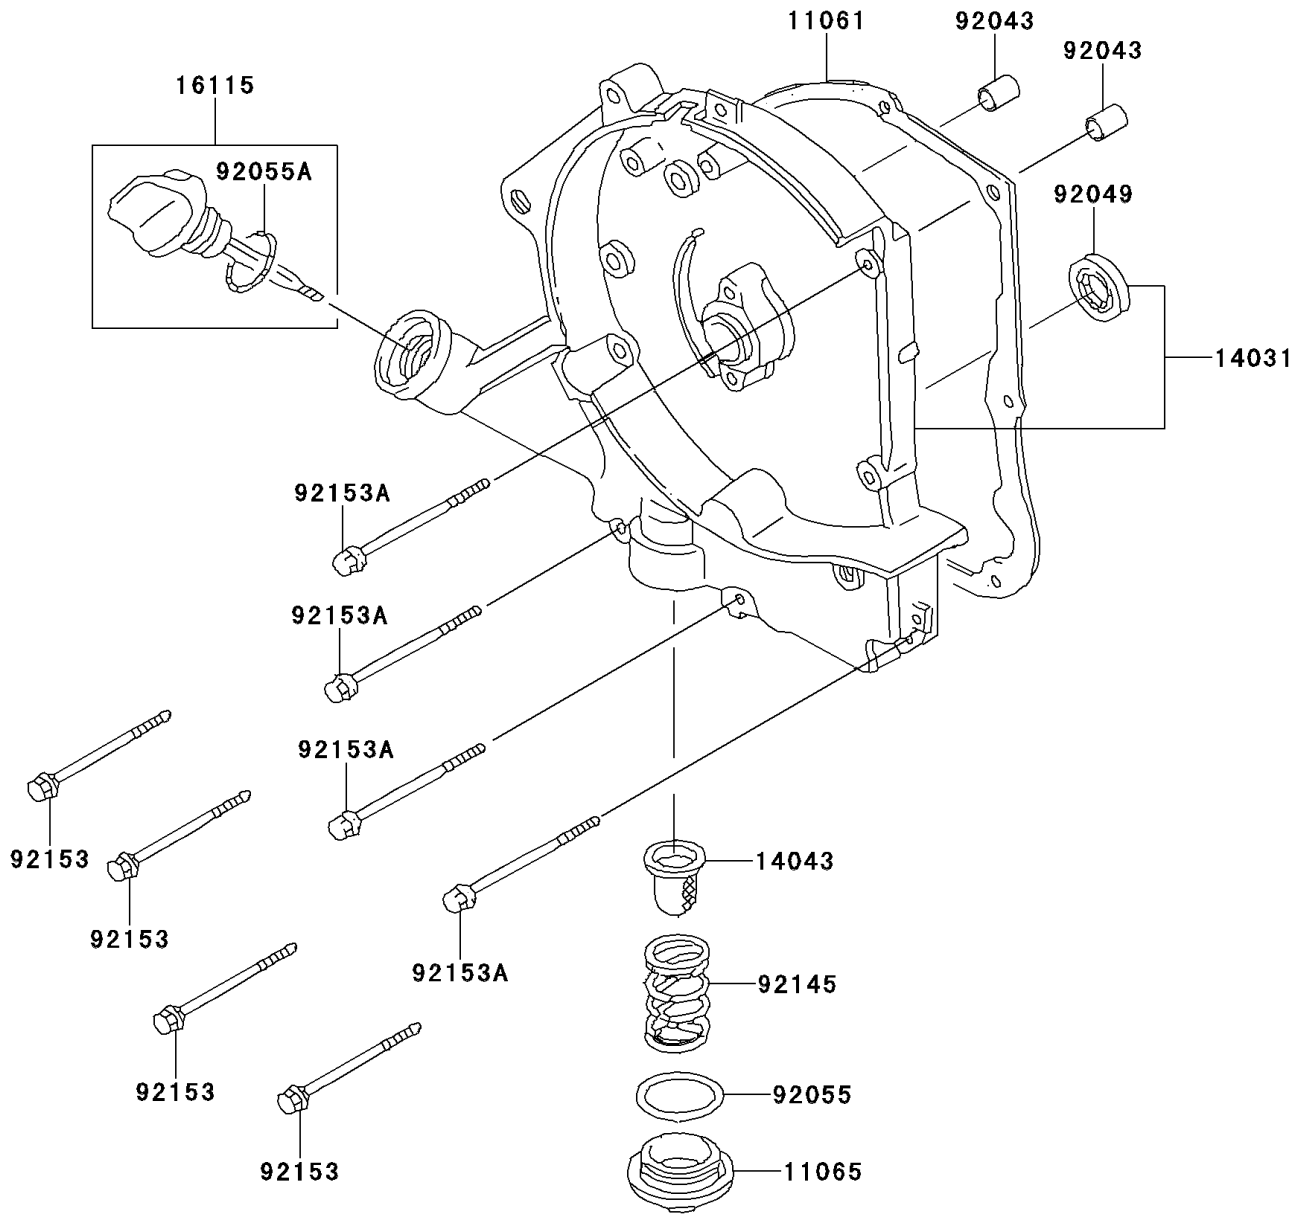

2009 KFX®50 PARTS DIAGRAM

Engine Cover(s)

E1431

2009 KFX®50 PARTS LIST

Engine Cover(s)

ITEM NAME	PART NUMBER	QUANTITY
GASKET,GENERATOR (Ref # 11061)	11061-Y004	1
CAP (Ref # 11065)	11065-Y006	1
COVER-GENERATOR (Ref # 14031)	14031-Y002	1
FILTER,OIL (Ref # 14043)	14043-Y001	1
CAP-OIL FILLER (Ref # 16115)	16115-Y001	1
PIN,8X14 (Ref # 92043)	92043-Y012	2
SEAL-OIL,16.4X30X5 (Ref # 92049)	92049-Y002	1
RING-O,30.8MM (Ref # 92055)	92055-Y005	1
RING-O,18X3 (Ref # 92055A)	92055-Y011	1
SPRING (Ref # 92145)	92145-Y005	1
BOLT,FLANGE,6X85 (Ref # 92153)	92153-Y055	4
BOLT,FLANGE,6X100 (Ref # 92153A)	92153-Y057	4