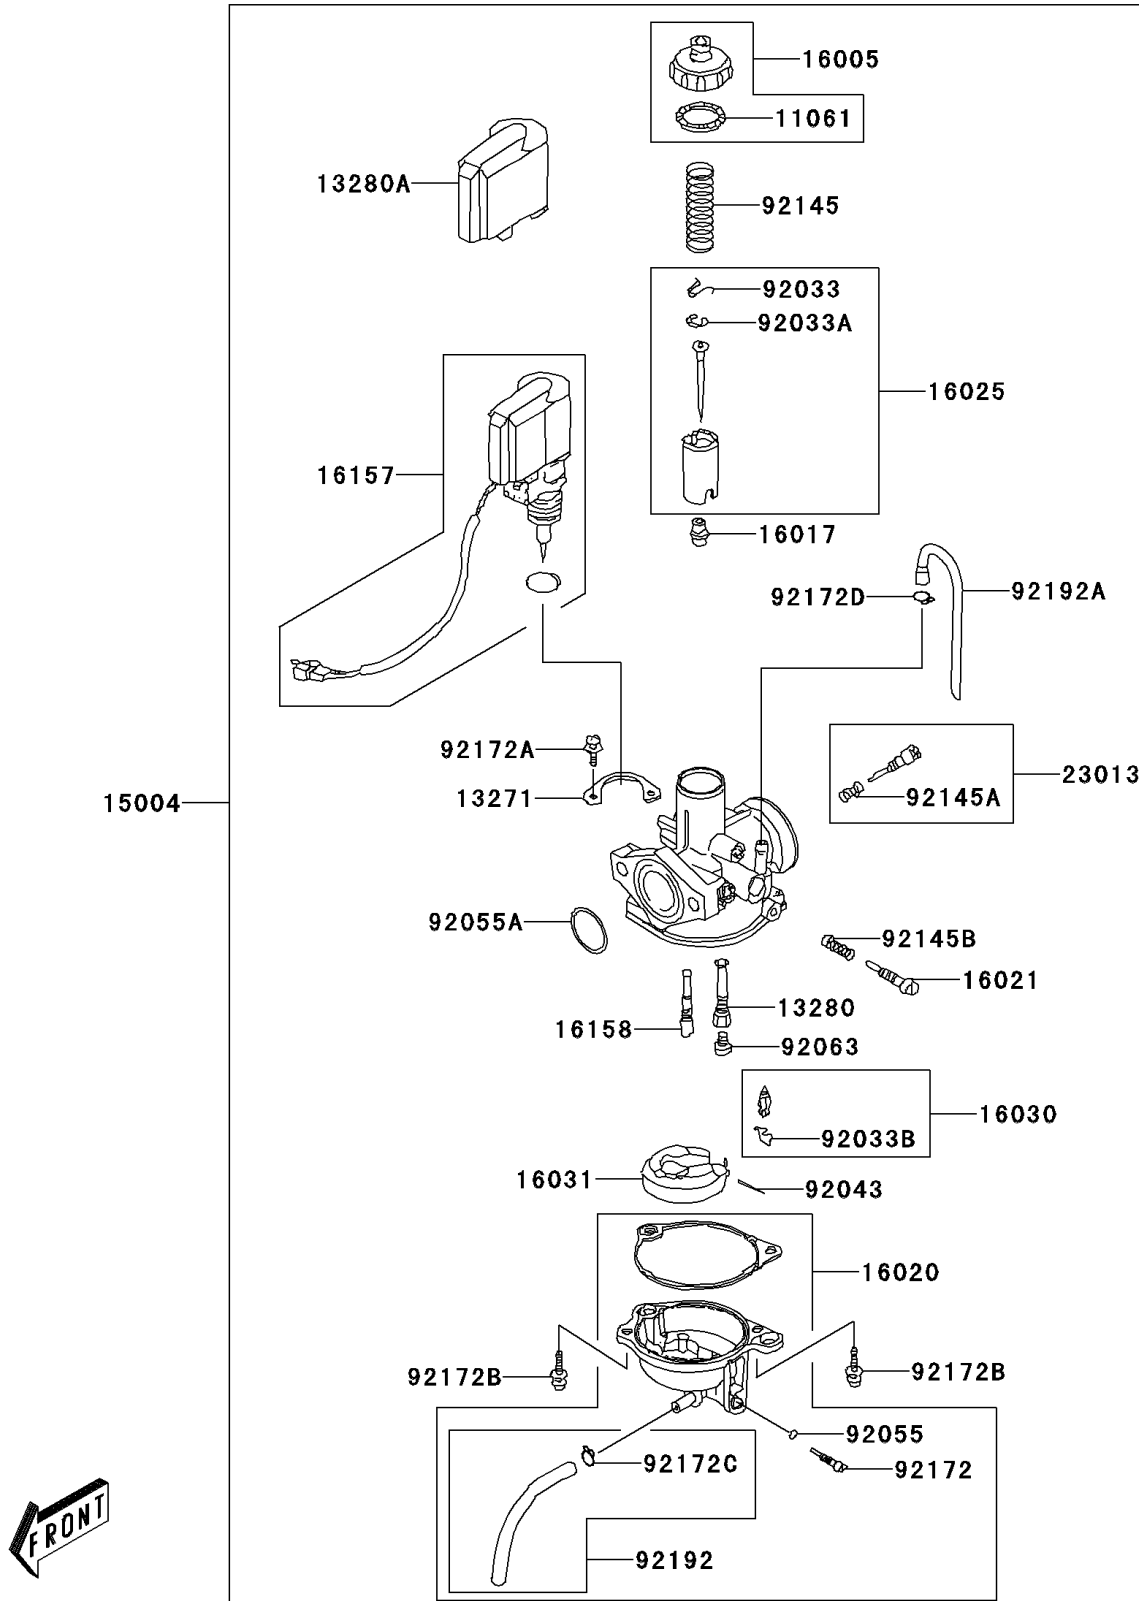

# 2008 KFX®50 PARTS DIAGRAM

Carburetor(B8F/B9F)

E1611A

## 2008 KFX®50 PARTS LIST

Carburetor(B8F/B9F)

ITEM NAME	PART NUMBER	QUANTITY
GASKET (Ref # 11061)	11061-Y001	1
PLATE (Ref # 13271)	13271-Y001	1
HOLDER,NEEDLE JET (Ref # 13280)	13280-Y007	1
HOLDER,CAP (Ref # 13280A)	13280-Y008	1
CARBURETOR-ASSY (Ref # 15004)	15004-Y001	1
TOP-CHAMBER (Ref # 16005)	16005-Y001	1
JET-NEEDLE (Ref # 16017)	16017-Y001	1
CHAMBER-FLOAT (Ref # 16020)	16020-Y001	1
SCREW-THROTTLE STOP (Ref # 16021)	16021-Y001	1
VALVE-THROTTLE (Ref # 16025)	16025-Y003	1
VALVE-FLOAT,ASSY (Ref # 16030)	16030-Y002	1
FLOAT (Ref # 16031)	16031-Y001	1
JET-STARTER (Ref # 16157)	16157-Y001	1
JET-SLOW (Ref # 16158)	16158-Y001	1
SCREW-ASSY,ADJUST (Ref # 23013)	23013-Y001	1
RING-SNAP (Ref # 92033)	92033-Y002	1
RING-SNAP (Ref # 92033A)	92033-Y003	1
RING-SNAP (Ref # 92033B)	92033-Y004	1
PIN (Ref # 92043)	92043-Y002	1
RING-O (Ref # 92055)	92055-Y001	1
RING-O (Ref # 92055A)	92055-Y016	1
JET-MAIN (Ref # 92063)	92063-Y002	1
SPRING (Ref # 92145)	92145-Y002	1
SPRING (Ref # 92145A)	92145-Y003	1
SPRING (Ref # 92145B)	92145-Y004	1
SCREW,DRAIN (Ref # 92172)	92172-Y001	1
SCREW (Ref # 92172A)	92172-Y012	2
SCREW (Ref # 92172B)	92172-Y013	2
CLAMP (Ref # 92172C)	92172-Y022	1

## 2008 KFX®50 PARTS LIST

Carburetor(B8F/B9F)

ITEM NAME	PART NUMBER	QUANTITY
CLAMP (Ref # 92172D)	92172-Y023	1
TUBE,ASSY (Ref # 92192)	92192-Y006	1
TUBE (Ref # 92192A)	92192-Y011	1