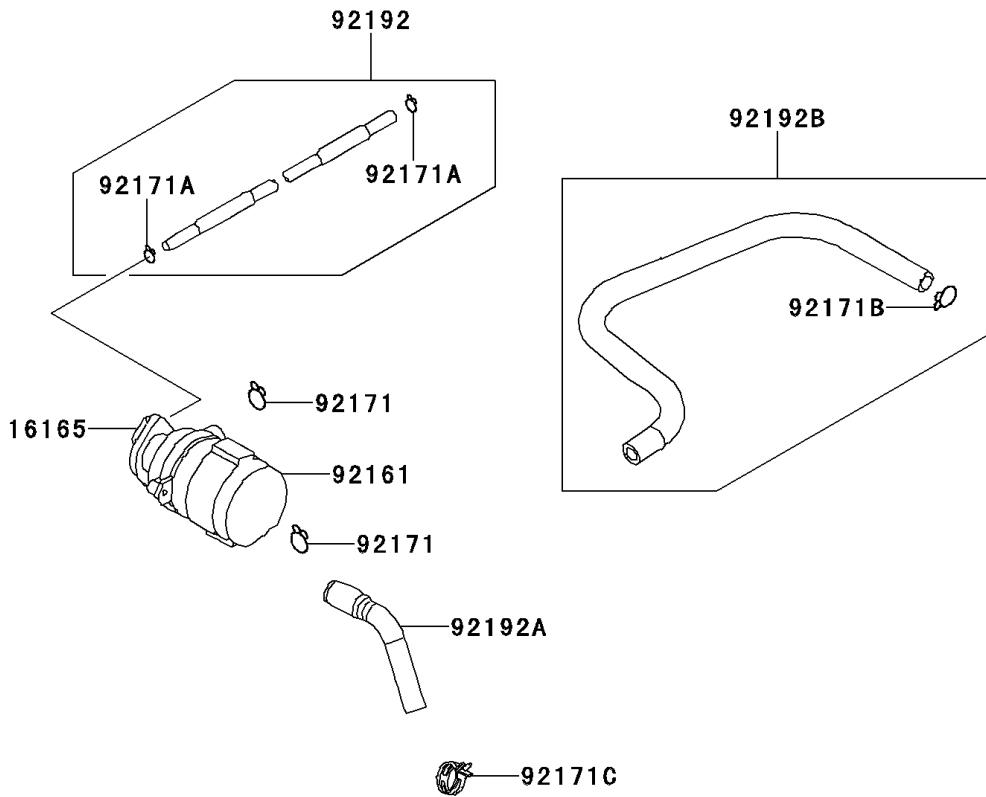

2008 KFX® 50 PARTS DIAGRAM

Second Air(B8F/B9F)

E1650

2008 KFX®50 PARTS LIST

Second Air(B8F/B9F)

ITEM NAME	PART NUMBER	QUANTITY
SEPARATOR (Ref # 16165)	16165-Y002	1
DAMPER (Ref # 92161)	92161-Y008	1
CLAMP (Ref # 92171)	92171-Y016	2
CLAMP (Ref # 92171A)	92171-Y017	2
CLAMP (Ref # 92171B)	92171-Y020	1
CLAMP (Ref # 92171C)	92171-Y022	1
TUBE,VACUUM (Ref # 92192)	92192-Y007	1
TUBE,AICV-REED VALVE (Ref # 92192A)	92192-Y009	1
TUBE,AIR-AICV (Ref # 92192B)	92192-Y010	1