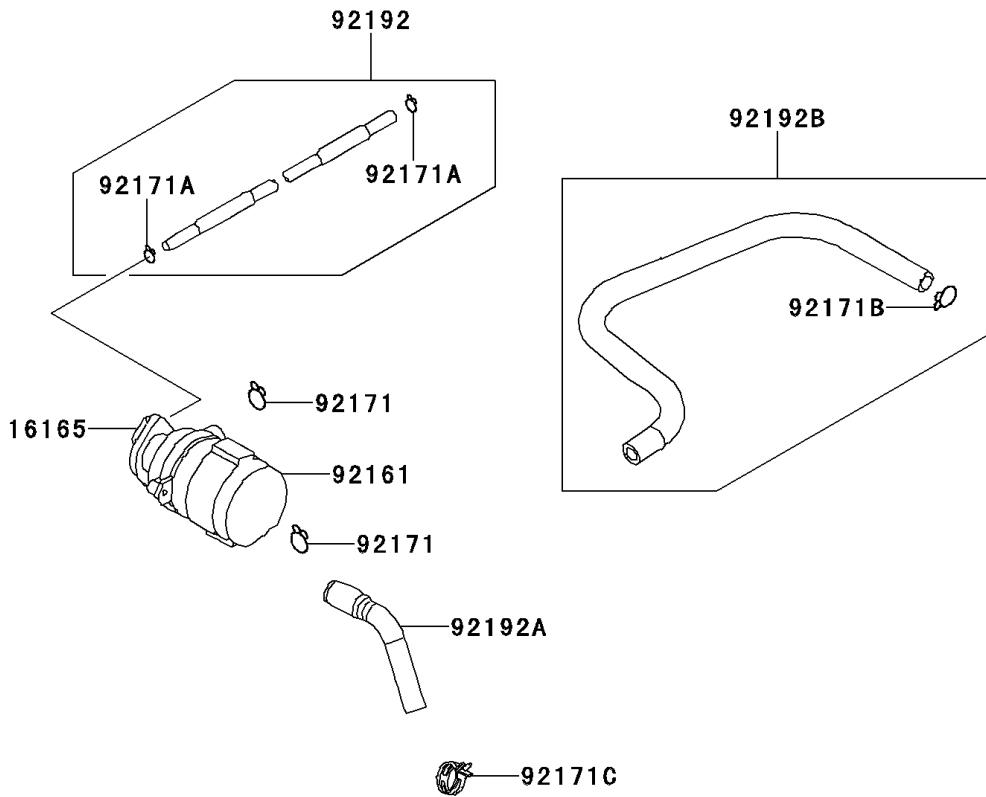

2009 KFX[®] 50 PARTS DIAGRAM

Second Air(B8F/B9F)

E1650

2009 KFX®50 PARTS LIST

Second Air(B8F/B9F)

ITEM NAME	PART NUMBER	QUANTITY
SEPARATOR (Ref # 16165)	16165-Y002	1
DAMPER (Ref # 92161)	92161-Y008	1
CLAMP (Ref # 92171)	92171-Y016	2
CLAMP (Ref # 92171A)	92171-Y017	2
CLAMP (Ref # 92171B)	92171-Y020	1
CLAMP (Ref # 92171C)	92171-Y022	1
TUBE,VACUUM (Ref # 92192)	92192-Y007	1
TUBE,AICV-REED VALVE (Ref # 92192A)	92192-Y009	1
TUBE,AIR-AICV (Ref # 92192B)	92192-Y010	1