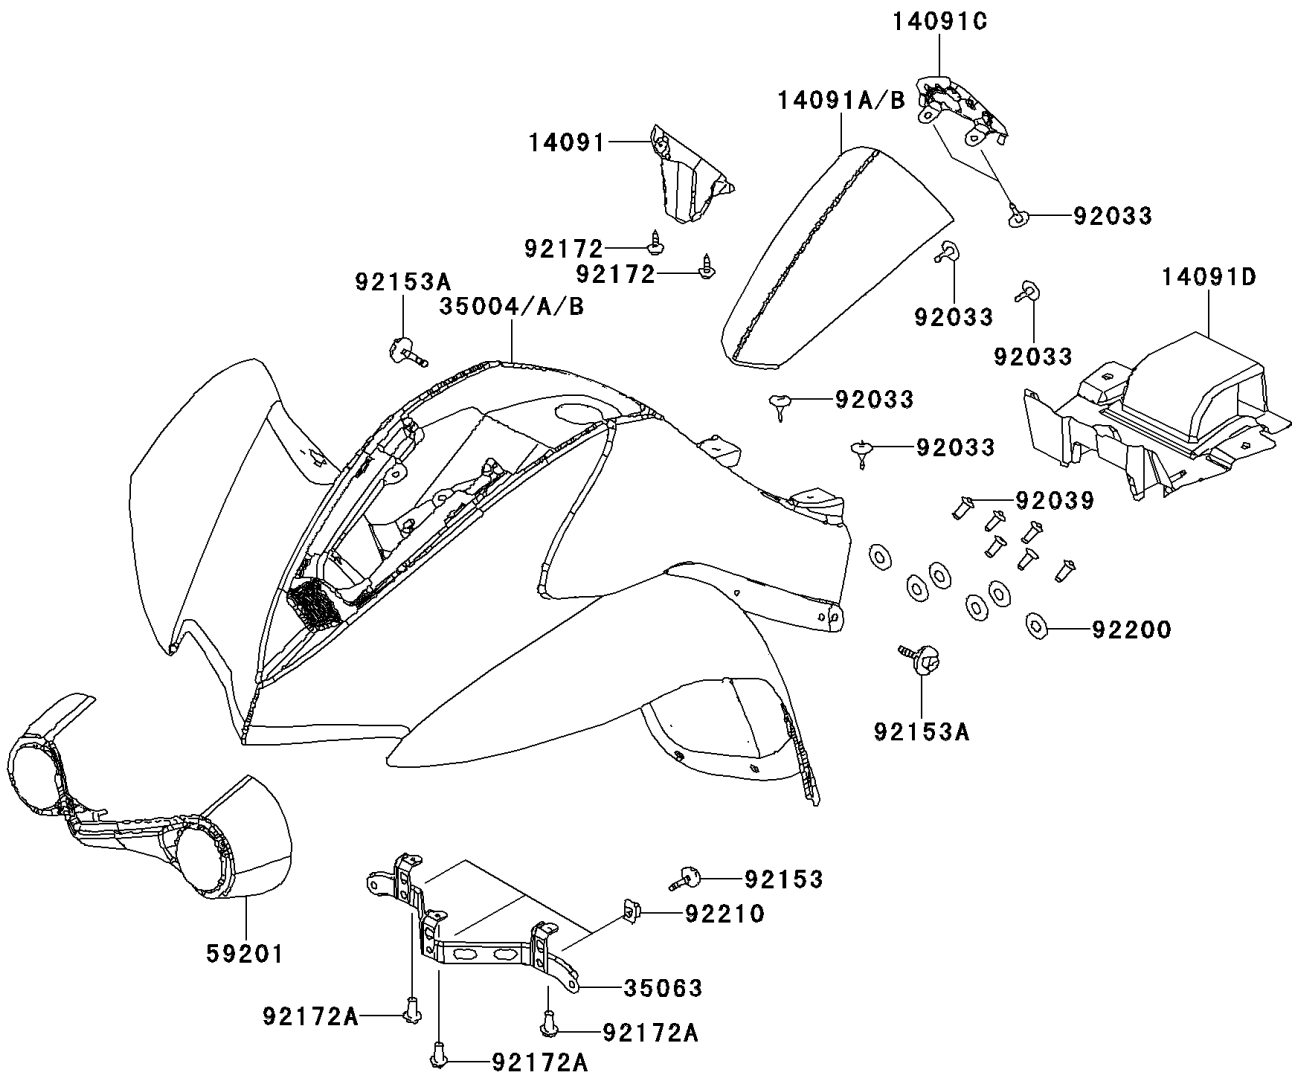

2007 KFX50 PARTS DIAGRAM

Front Fender(s)

F2171

2007 KFX50 PARTS LIST

Front Fender(s)

ITEM NAME	PART NUMBER	QUANTITY
COVER,MAIN SWITCH,BLACK (Ref # 14091)	14091-Y006-933	1
COVER,FRONT,WHITE (Ref # 14091A)	14091-Y007-932	1
COVER,FRONT,BLACK (Ref # 14091B)	14091-Y007-933	1
COVER,CENTER,BLACK (Ref # 14091C)	14091-Y008-933	1
COVER,INNER,BLACK (Ref # 14091D)	14091-Y013-933	1
FENDER-FRONT,GREEN (Ref # 35004)	35004-Y001-930	1
FENDER-FRONT,WHITE (Ref # 35004A)	35004-Y001-932	1
STAY,FRONT FENDER (Ref # 35063)	35063-Y003	1
BUMPER,FRONT,BLACK (Ref # 59201)	59201-Y001-933	1
RIVET (Ref # 92033)	92033-Y010	6
RIVET,3.2X9.8 (Ref # 92039)	92039-Y001	6
BOLT,5X16 (Ref # 92153)	92153-Y013	3
BOLT,6X16 (Ref # 92153A)	92153-Y018	4
SCREW,4X12 (Ref # 92172)	92172-Y019	2
SCREW,TAPPING,5X16 (Ref # 92172A)	92172-Y020	3
WASHER,3MM (Ref # 92200)	92200-Y017	6
NUT,5MM (Ref # 92210)	92210-Y016	3