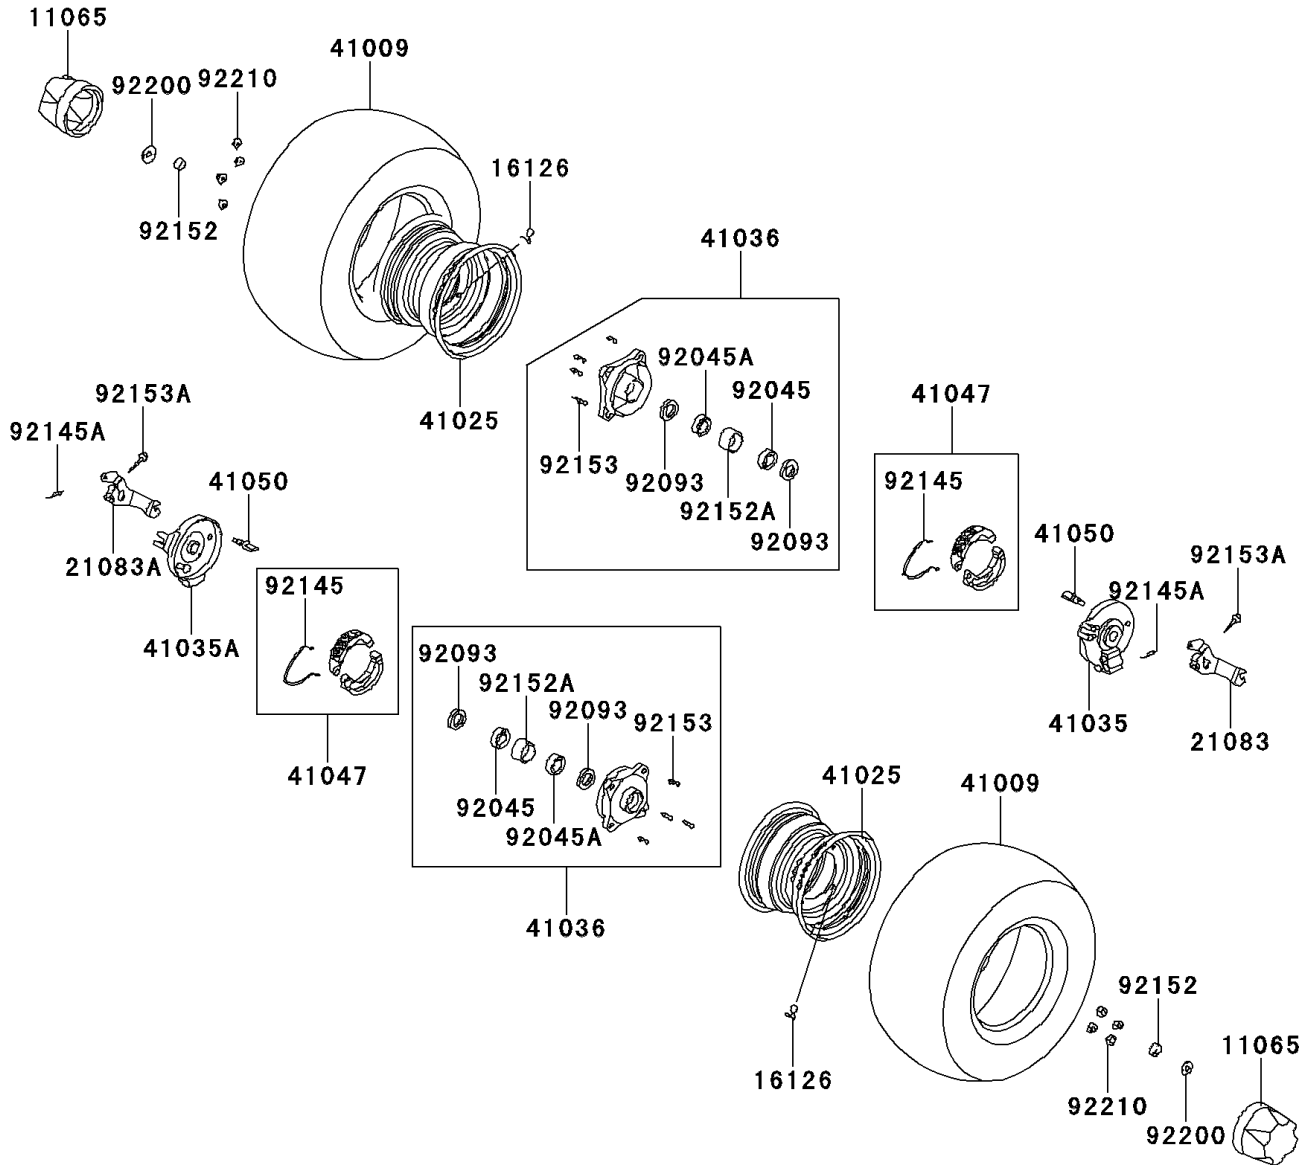

# 2007 KFX50 PARTS DIAGRAM

Front Hub

F2230

## 2007 KFX50 PARTS LIST

### Front Hub

ITEM NAME	PART NUMBER	QUANTITY
CAP,WHEEL (Ref # 11065)	11065-Y002	2
VALVE,RIM (Ref # 16126)	16126-Y001	2
ARM,BRAKE,RH (Ref # 21083)	21083-Y001	1
ARM,BRAKE,LH (Ref # 21083A)	21083-Y002	1
TIRE (Ref # 41009)	41009-Y002	2
RIM,SILVER (Ref # 41025)	41025-Y002-936	2
PANEL-ASSY-BRAKE,FR,RH,SILVER (Ref # 41035)	41035-Y001-934	1
PANEL-ASSY-BRAKE,FR,LH,SILVER (Ref # 41035A)	41035-Y002-934	1
HUB-ASSY,FR,SILVER (Ref # 41036)	41036-Y002-936	2
SHOE-ASSY-BRAKE,FR (Ref # 41047)	41047-Y001	2
CAM-BRAKE (Ref # 41050)	41050-Y001	2
BEARING-BALL,6002 (Ref # 92045)	92045-Y010	2
BEARING-BALL,6003 (Ref # 92045A)	92045-Y011	2
SEAL,22X35X7 (Ref # 92093)	92093-Y008	4
SPRING,BRAKE SHOE (Ref # 92145)	92145-Y013	2
SPRING,RETURN (Ref # 92145A)	92145-Y014	2
COLLAR (Ref # 92152)	92152-Y008	2
COLLAR (Ref # 92152A)	92152-Y009	2
BOLT,STUD,10X17 (Ref # 92153)	92153-Y017	8
BOLT,FLANGE,5X24 (Ref # 92153A)	92153-Y021	2
WASHER,12MM (Ref # 92200)	92200-Y011	2
NUT,10MM (Ref # 92210)	92210-Y010	8