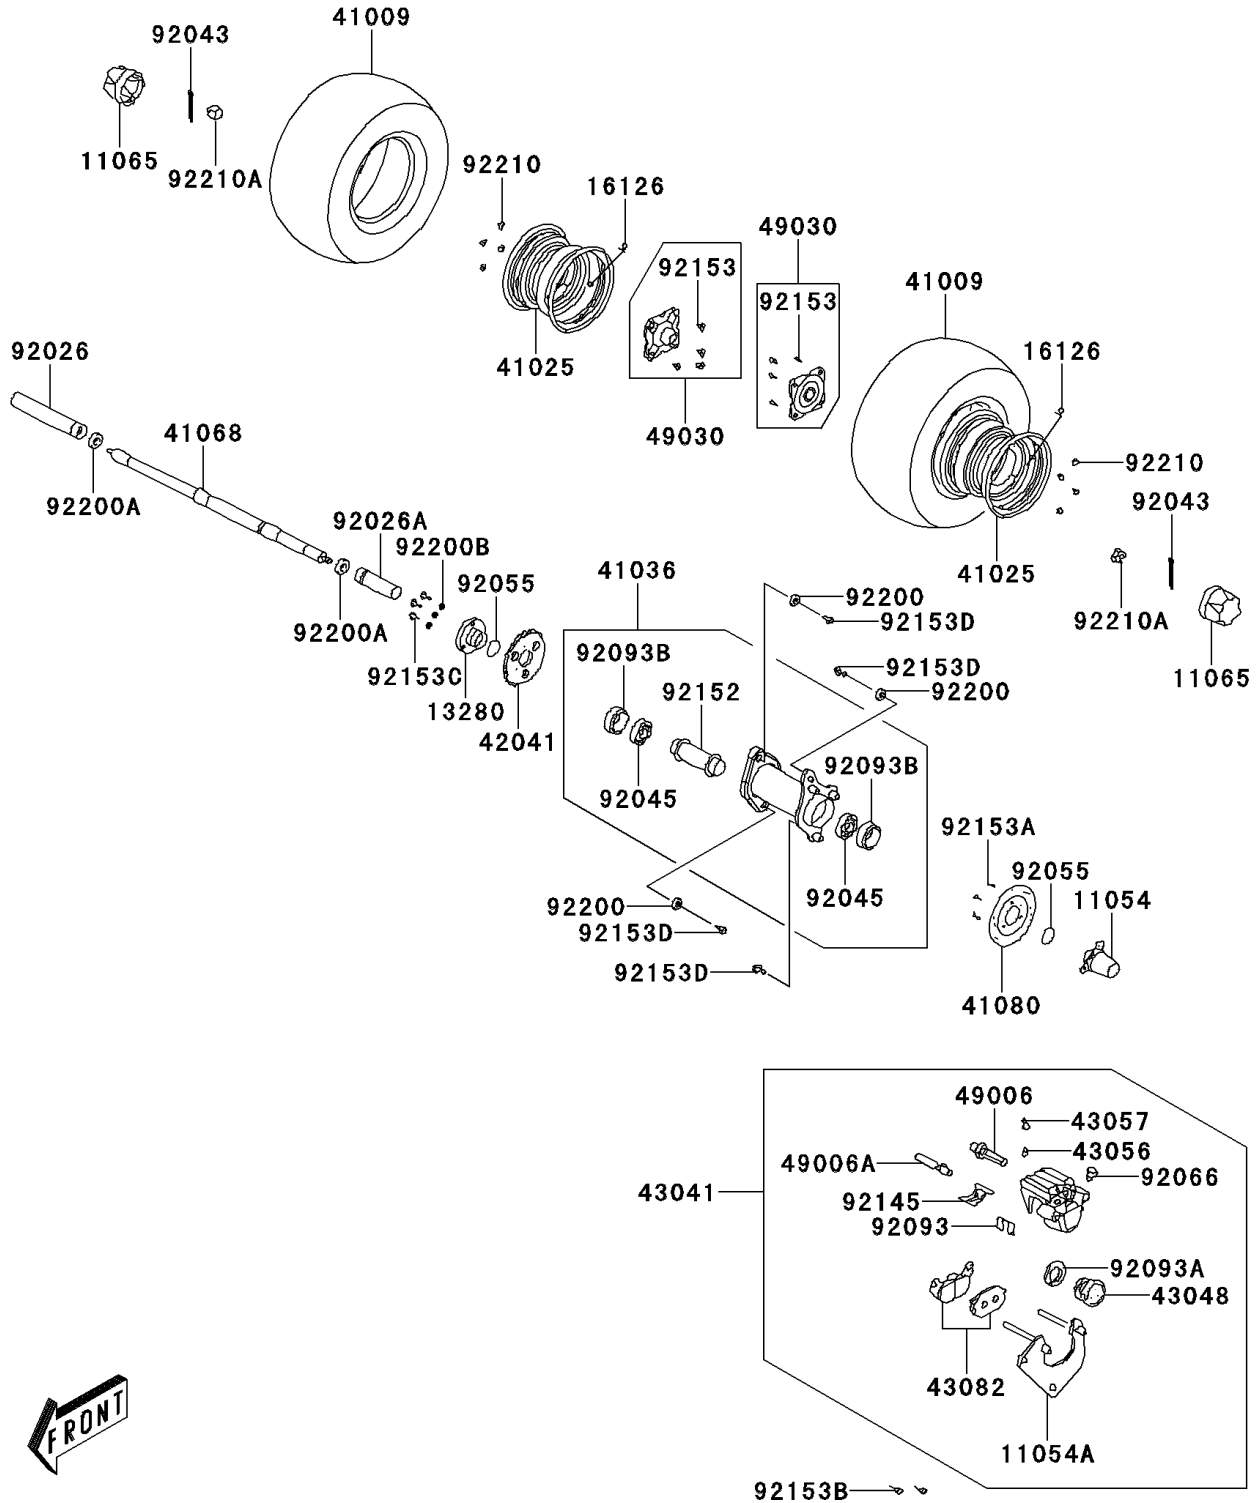

2007 KFX50 PARTS DIAGRAM

Rear Hub

F2240

2007 KFX50 PARTS LIST

Rear Hub

ITEM NAME	PART NUMBER	QUANTITY
BRACKET,BRAKE DISK (Ref # 11054)	11054-Y005	1
BRACKET (Ref # 11054A)	11054-Y008	1
CAP,WHEEL (Ref # 11065)	11065-Y002	2
HOLDER,SPROCKET (Ref # 13280)	13280-Y004	1
VALVE,RIM (Ref # 16126)	16126-Y001	2
TIRE (Ref # 41009)	41009-Y002	2
RIM,SILVER (Ref # 41025)	41025-Y002-936	2
HUB-ASSY,RR,BLACK (Ref # 41036)	41036-Y001-935	1
AXLE,RR (Ref # 41068)	41068-Y001	1
DISC,RR (Ref # 41080)	41080-Y001	1
SPROCKET-HUB (Ref # 42041)	42041-Y001	1
CALIPER-ASSY,RR (Ref # 43041)	43041-Y001	1
PISTON-CALIPER (Ref # 43048)	43048-Y001	1
BREATHER-BRAKE (Ref # 43056)	43056-Y001	1
CAP-BREATHER (Ref # 43057)	43057-Y001	1
PAD-ASSY-BRAKE (Ref # 43082)	43082-Y001	1
BOOT (Ref # 49006)	49006-Y001	1
BOOT (Ref # 49006A)	49006-Y002	1
HUB,RR (Ref # 49030)	49030-Y001	2
SPACER,REAR AXLE,RH (Ref # 92026)	92026-Y005	1
SPACER,REAR AXLE,LH (Ref # 92026A)	92026-Y006	1
PIN,3X25 (Ref # 92043)	92043-Y011	2
BEARING-BALL,6006 (Ref # 92045)	92045-Y008	2
RING-O,30MM (Ref # 92055)	92055-Y015	2
PLUG (Ref # 92066)	92066-Y001	1
SEAL,DUST (Ref # 92093)	92093-Y005	1
SEAL,PISTON (Ref # 92093A)	92093-Y006	1
SEAL,DUST (Ref # 92093B)	92093-Y009	2
SPRING,PAD (Ref # 92145)	92145-Y012	1

2007 KFX50 PARTS LIST

Rear Hub

ITEM NAME	PART NUMBER	QUANTITY
COLLAR (Ref # 92152)	92152-Y007	1
BOLT (Ref # 92153)	92153-Y005	8
BOLT (Ref # 92153A)	92153-Y007	3
BOLT,FLANGE,8X28 (Ref # 92153B)	92153-Y012	2
BOLT,FLANGE,8X20 (Ref # 92153C)	92153-Y033	3
BOLT,FLANGE,12X28 (Ref # 92153D)	92153-Y044	4
WASHER,12.2X28X4 (Ref # 92200)	92200-Y012	3
WASHER,14MM (Ref # 92200A)	92200-Y014	2
WASHER,8MM (Ref # 92200B)	92200-Y019	3
NUT,10MM (Ref # 92210)	92210-Y010	8
NUT,14MM (Ref # 92210A)	92210-Y025	2