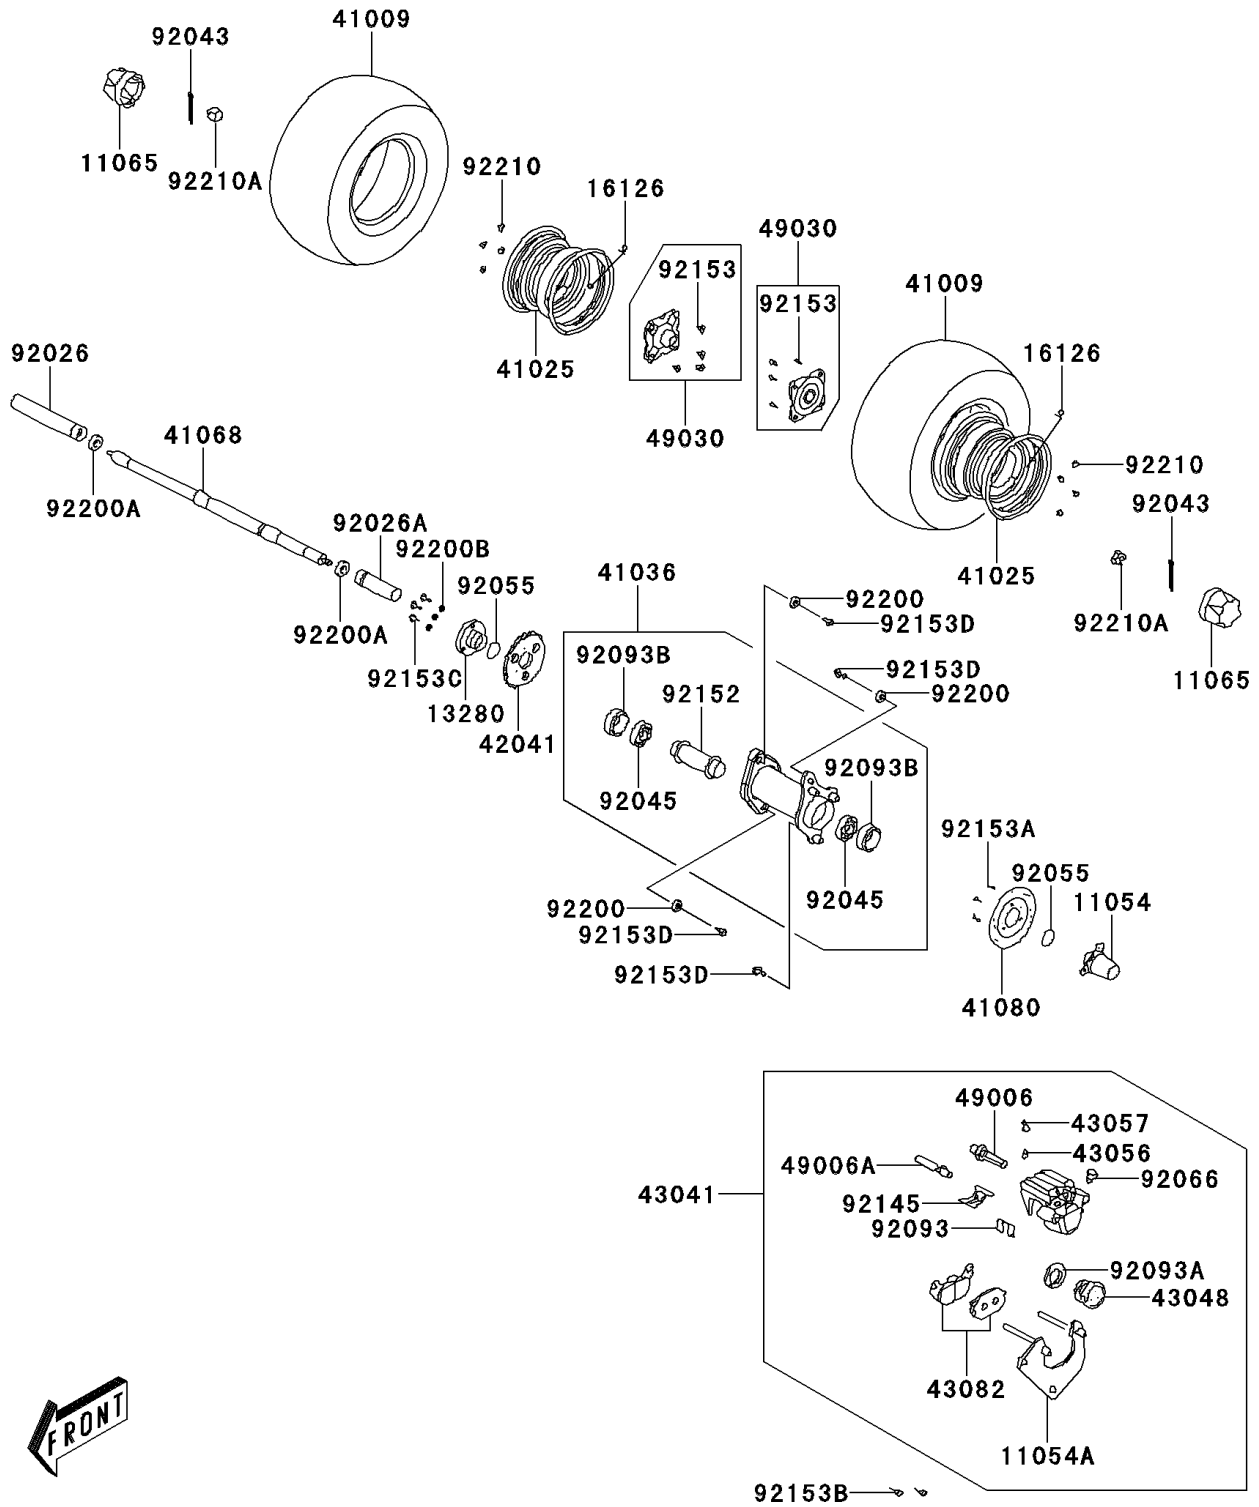

2009 KFX®50 PARTS DIAGRAM

Rear Hub

F2240

2009 KFX®50 PARTS LIST

Rear Hub

ITEM NAME	PART NUMBER	QUANTITY
BRACKET,BRAKE DISK (Ref # 11054)	11054-Y005	1
BRACKET (Ref # 11054A)	11054-Y008	1
CAP,WHEEL (Ref # 11065)	11065-Y002	2
HOLDER,SPROCKET (Ref # 13280)	13280-Y004	1
VALVE,RIM (Ref # 16126)	16126-Y001	2
TIRE (Ref # 41009)	41009-Y002	2
RIM,SILVER (Ref # 41025)	41025-Y002-936	2
HUB-ASSY,RR,BLACK (Ref # 41036)	41036-Y001-935	1
AXLE,RR (Ref # 41068)	41068-Y001	1
DISC,RR (Ref # 41080)	41080-Y001	1
SPROCKET-HUB (Ref # 42041)	42041-Y001	1
CALIPER-ASSY,RR (Ref # 43041)	43041-Y001	1
PISTON-CALIPER (Ref # 43048)	43048-Y001	1
BREATHER-BRAKE (Ref # 43056)	43056-Y001	1
CAP-BREATHER (Ref # 43057)	43057-Y001	1
PAD-ASSY-BRAKE (Ref # 43082)	43082-Y001	1
BOOT (Ref # 49006)	49006-Y001	1
BOOT (Ref # 49006A)	49006-Y002	1
HUB,RR (Ref # 49030)	49030-Y001	2
SPACER,REAR AXLE,RH (Ref # 92026)	92026-Y005	1
SPACER,REAR AXLE,LH (Ref # 92026A)	92026-Y006	1
PIN,3X25 (Ref # 92043)	92043-Y011	2
BEARING-BALL,6006 (Ref # 92045)	92045-Y008	2
RING-O,30MM (Ref # 92055)	92055-Y015	2
PLUG (Ref # 92066)	92066-Y001	1
SEAL,DUST (Ref # 92093)	92093-Y005	1
SEAL,PISTON (Ref # 92093A)	92093-Y006	1
SEAL,DUST (Ref # 92093B)	92093-Y009	2
SPRING,PAD (Ref # 92145)	92145-Y012	1

2009 KFX®50 PARTS LIST

Rear Hub

ITEM NAME	PART NUMBER	QUANTITY
COLLAR (Ref # 92152)	92152-Y007	1
BOLT (Ref # 92153)	92153-Y005	8
BOLT (Ref # 92153A)	92153-Y007	3
BOLT,FLANGE,8X28 (Ref # 92153B)	92153-Y012	2
BOLT,FLANGE,8X20 (Ref # 92153C)	92153-Y033	3
BOLT,FLANGE,12X28 (Ref # 92153D)	92153-Y044	4
WASHER,12.2X28X4 (Ref # 92200)	92200-Y012	3
WASHER,14MM (Ref # 92200A)	92200-Y014	2
WASHER,8MM (Ref # 92200B)	92200-Y019	3
NUT,10MM (Ref # 92210)	92210-Y010	8
NUT,14MM (Ref # 92210A)	92210-Y025	2