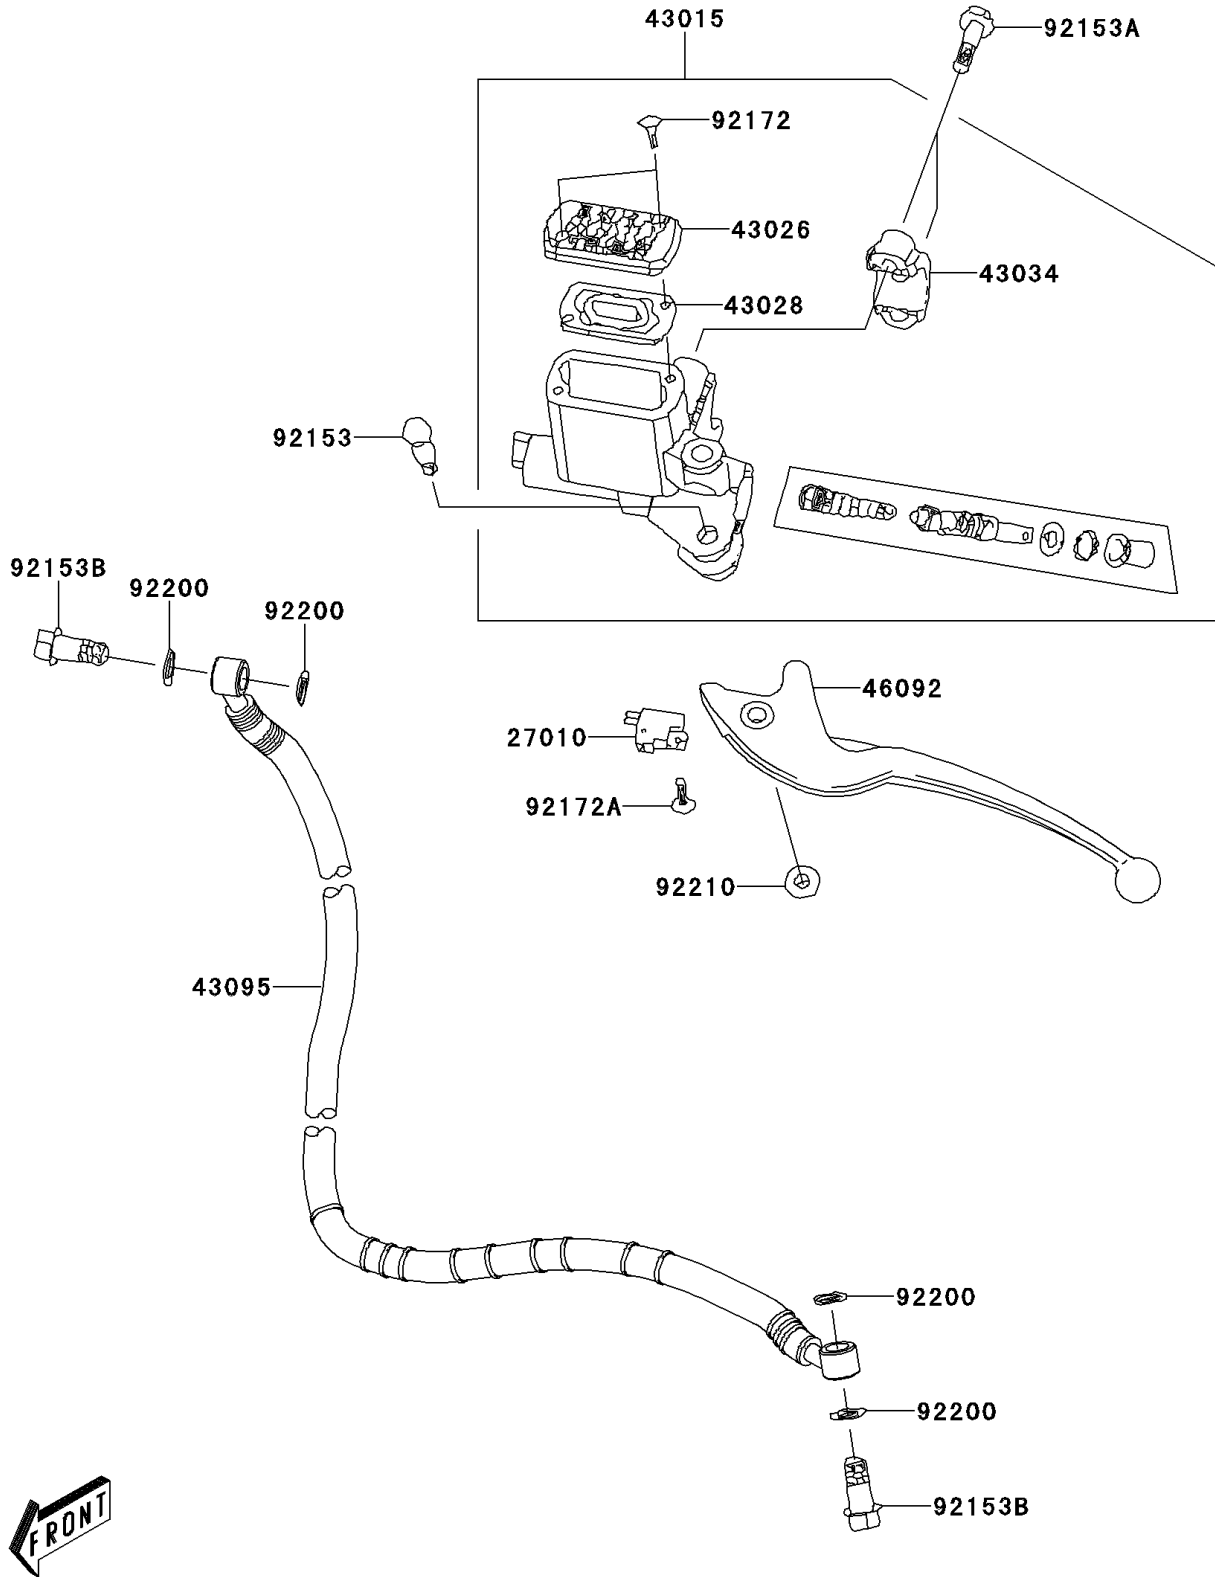

2009 KFX®50 PARTS DIAGRAM

Front Master Cylinder

F2291

2009 KFX®50 PARTS LIST

Front Master Cylinder

ITEM NAME	PART NUMBER	QUANTITY
SWITCH,STOP (Ref # 27010)	27010-Y004	1
CYLINDER-ASSY-MASTER (Ref # 43015)	43015-Y001	1
CAP-BRAKE (Ref # 43026)	43026-Y001	1
DIAPHRAGM (Ref # 43028)	43028-Y001	1
HOLDER-BRAKE,MASTER CYLINDER (Ref # 43034)	43034-Y002	1
HOSE-BRAKE (Ref # 43095)	43095-Y001	1
LEVER-GRIP,LH (Ref # 46092)	46092-Y003	1
BOLT (Ref # 92153)	92153-Y008	1
BOLT,SOCKET,6X23 (Ref # 92153A)	92153-Y010	2
BOLT,10X22 (Ref # 92153B)	92153-Y062	2
SCREW,4X12 (Ref # 92172)	92172-Y011	2
SCREW,4X12 (Ref # 92172A)	92172-Y014	1
WASHER (Ref # 92200)	92200-Y015	4
NUT,6MM (Ref # 92210)	92210-Y026	1