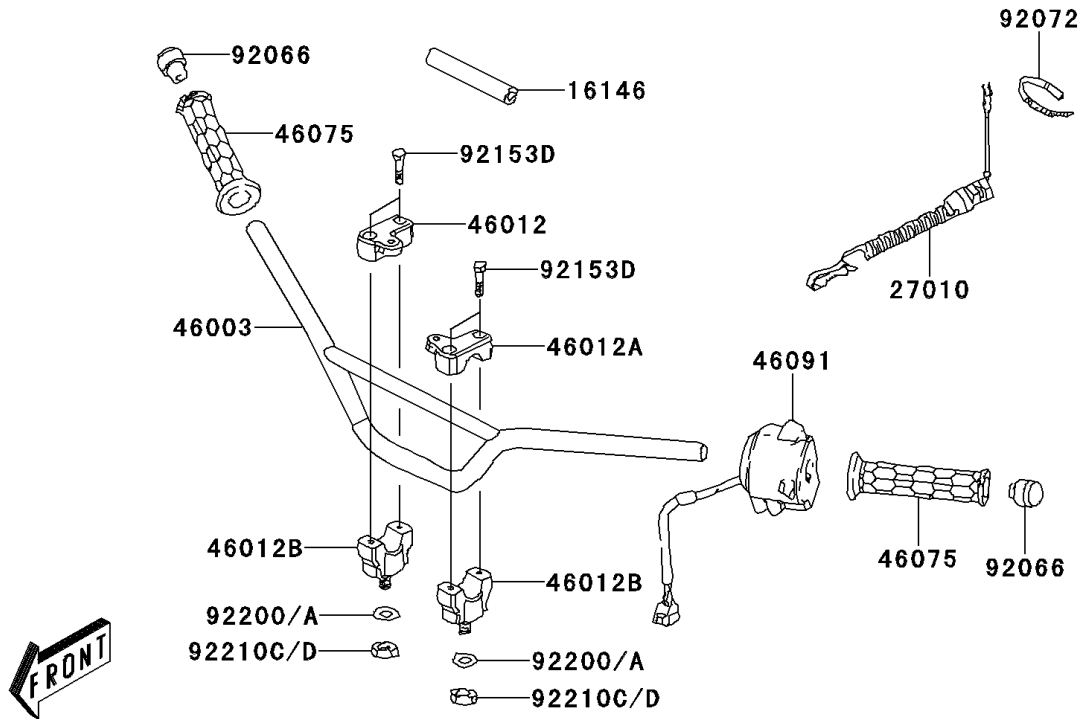

2008 KFX®50 PARTS DIAGRAM

Handlebar

F2310

2008 KFX®50 PARTS LIST

Handlebar

ITEM NAME	PART NUMBER	QUANTITY
BRACKET (Ref # 11054)	11054-Y001	1
GASKET (Ref # 11061)	11061-Y017	1
PLATE (Ref # 13271)	13271-Y008	1
COVER-ASSY,HANDLE (Ref # 16146)	16146-Y001	1
SWITCH,SAFETY (Ref # 27010)	27010-Y002	1
SWITCH,STOP (Ref # 27010A)	27010-Y003	1
STOPPER (Ref # 32085)	32085-Y001	1
CASE,LWR (Ref # 32099)	32099-Y002	1
CASE,UPP (Ref # 32099A)	32099-Y003	1
HANDLE (Ref # 46003)	46003-Y001	1
HOLDER-HANDLE,UPP,RH (Ref # 46012)	46012-Y001	1
HOLDER-HANDLE,UPP,LH (Ref # 46012A)	46012-Y002	1
HOLDER-HANDLE,LWR (Ref # 46012B)	46012-Y003	2
GRIP,HANDLE (Ref # 46075)	46075-Y001	2
LEVER-ASSY-GRIP,RH (Ref # 46076)	46076-Y001	1
HOUSING-ASSY-CONTROL,LH (Ref # 46091)	46091-Y001	1
LEVER-GRIP,CHOKE (Ref # 46092)	46092-Y001	1
LEVER-GRIP,RH (Ref # 46092A)	46092-Y002	1
CABLE-BRAKE,FR (Ref # 54005)	54005-Y001	2
CABLE-THROTTLE (Ref # 54012)	54012-Y002	1
SPACER (Ref # 92026)	92026-Y007	1
PLUG (Ref # 92066)	92066-Y002	2
BAND (Ref # 92072)	92072-Y001	3
COLLAR (Ref # 92152)	92152-Y012	1
BOLT (Ref # 92153)	92153-Y002	2
BOLT,6X22 (Ref # 92153A)	92153-Y009	1
BOLT,FLANGE,6X16 (Ref # 92153B)	92153-Y025	1
BOLT,SOCKET,6X20 (Ref # 92153C)	92153-Y060	1
BOLT,SOCKET,6X25 (Ref # 92153D)	92153-Y061	4

2008 KFX®50 PARTS LIST

Handlebar

ITEM NAME	PART NUMBER	QUANTITY
SCREW,PAN,3X8 (Ref # 92172)	92172-Y005	1
SCREW,PAN,4X16 (Ref # 92172A)	92172-Y008	2
SCREW,PAN,5X14 (Ref # 92172B)	92172-Y009	1
WASHER,10MM (Ref # 92200A)	92200-Y020	2
NUT,6MM (Ref # 92210)	92210-Y008	1
NUT (Ref # 92210A)	92210-Y015	2
NUT,5MM (Ref # 92210B)	92210-Y017	1
NUT,10MM (Ref # 92210D)	92210-Y034	2