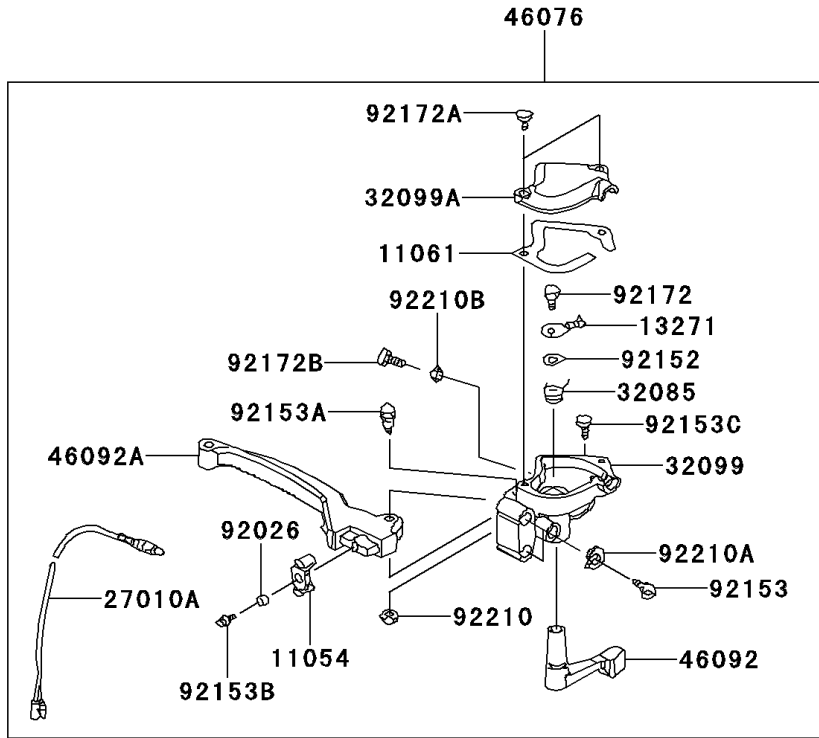

2008 KFX®50 PARTS DIAGRAM

Handlebar

F2310

2008 KFX®50 PARTS LIST

Handlebar

ITEM NAME	PART NUMBER	QUANTITY
BRACKET (Ref # 11054)	11054-Y001	1
GASKET (Ref # 11061)	11061-Y017	1
PLATE (Ref # 13271)	13271-Y008	1
COVER-ASSY,HANDLE (Ref # 16146)	16146-Y001	1
SWITCH,SAFETY (Ref # 27010)	27010-Y002	1
SWITCH,STOP (Ref # 27010A)	27010-Y003	1
STOPPER (Ref # 32085)	32085-Y001	1
CASE,LWR (Ref # 32099)	32099-Y002	1
CASE,UPP (Ref # 32099A)	32099-Y003	1
HANDLE (Ref # 46003)	46003-Y001	1
HOLDER-HANDLE,UPP,RH (Ref # 46012)	46012-Y001	1
HOLDER-HANDLE,UPP,LH (Ref # 46012A)	46012-Y002	1
HOLDER-HANDLE,LWR (Ref # 46012B)	46012-Y003	2
GRIP,HANDLE (Ref # 46075)	46075-Y001	2
LEVER-ASSY-GRIP,RH (Ref # 46076)	46076-Y001	1
HOUSING-ASSY-CONTROL,LH (Ref # 46091)	46091-Y001	1
LEVER-GRIP,CHOKE (Ref # 46092)	46092-Y001	1
LEVER-GRIP,RH (Ref # 46092A)	46092-Y002	1
CABLE-BRAKE,FR (Ref # 54005)	54005-Y001	2
CABLE-THROTTLE (Ref # 54012)	54012-Y002	1
SPACER (Ref # 92026)	92026-Y007	1
PLUG (Ref # 92066)	92066-Y002	2
BAND (Ref # 92072)	92072-Y001	3
COLLAR (Ref # 92152)	92152-Y012	1
BOLT (Ref # 92153)	92153-Y002	2
BOLT,6X22 (Ref # 92153A)	92153-Y009	1
BOLT,FLANGE,6X16 (Ref # 92153B)	92153-Y025	1
BOLT,SOCKET,6X20 (Ref # 92153C)	92153-Y060	1
BOLT,SOCKET,6X25 (Ref # 92153D)	92153-Y061	4

2008 KFX®50 PARTS LIST

Handlebar

ITEM NAME	PART NUMBER	QUANTITY
SCREW,PAN,3X8 (Ref # 92172)	92172-Y005	1
SCREW,PAN,4X16 (Ref # 92172A)	92172-Y008	2
SCREW,PAN,5X14 (Ref # 92172B)	92172-Y009	1
WASHER,10MM (Ref # 92200A)	92200-Y020	2
NUT,6MM (Ref # 92210)	92210-Y008	1
NUT (Ref # 92210A)	92210-Y015	2
NUT,5MM (Ref # 92210B)	92210-Y017	1
NUT,10MM (Ref # 92210D)	92210-Y034	2