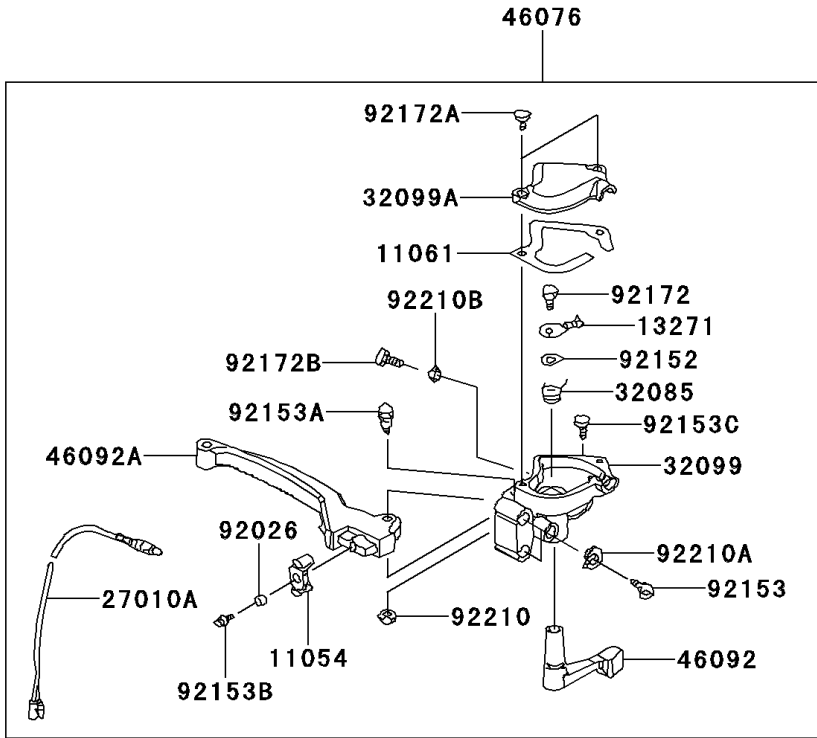

# 2009 KFX®50 PARTS DIAGRAM

Handlebar

F2310

## 2009 KFX®50 PARTS LIST

### Handlebar

ITEM NAME	PART NUMBER	QUANTITY
BRACKET (Ref # 11054)	11054-Y001	1
GASKET (Ref # 11061)	11061-Y017	1
PLATE (Ref # 13271)	13271-Y008	1
COVER-ASSY,HANDLE (Ref # 16146)	16146-Y001	1
SWITCH,SAFETY (Ref # 27010)	27010-Y002	1
SWITCH,STOP (Ref # 27010A)	27010-Y003	1
STOPPER (Ref # 32085)	32085-Y001	1
CASE,LWR (Ref # 32099)	32099-Y002	1
CASE,UPP (Ref # 32099A)	32099-Y003	1
HANDLE (Ref # 46003)	46003-Y001	1
HOLDER-HANDLE,UPP,RH (Ref # 46012)	46012-Y001	1
HOLDER-HANDLE,UPP,LH (Ref # 46012A)	46012-Y002	1
HOLDER-HANDLE,LWR (Ref # 46012B)	46012-Y003	2
GRIP,HANDLE (Ref # 46075)	46075-Y001	2
LEVER-ASSY-GRIP,RH (Ref # 46076)	46076-Y001	1
HOUSING-ASSY-CONTROL,LH (Ref # 46091)	46091-Y001	1
LEVER-GRIP,CHOKE (Ref # 46092)	46092-Y001	1
LEVER-GRIP,RH (Ref # 46092A)	46092-Y002	1
CABLE-BRAKE,FR (Ref # 54005)	54005-Y001	2
CABLE-THROTTLE (Ref # 54012)	54012-Y002	1
SPACER (Ref # 92026)	92026-Y007	1
PLUG (Ref # 92066)	92066-Y002	2
BAND (Ref # 92072)	92072-Y001	3
COLLAR (Ref # 92152)	92152-Y012	1
BOLT (Ref # 92153)	92153-Y002	2
BOLT,6X22 (Ref # 92153A)	92153-Y009	1
BOLT,FLANGE,6X16 (Ref # 92153B)	92153-Y025	1
BOLT,SOCKET,6X20 (Ref # 92153C)	92153-Y060	1
BOLT,SOCKET,6X25 (Ref # 92153D)	92153-Y061	4

### Handlebar

ITEM NAME	PART NUMBER	QUANTITY
SCREW,PAN,3X8 (Ref # 92172)	92172-Y005	1
SCREW,PAN,4X16 (Ref # 92172A)	92172-Y008	2
SCREW,PAN,5X14 (Ref # 92172B)	92172-Y009	1
WASHER,10MM (Ref # 92200A)	92200-Y020	2
NUT,6MM (Ref # 92210)	92210-Y008	1
NUT (Ref # 92210A)	92210-Y015	2
NUT,5MM (Ref # 92210B)	92210-Y017	1
NUT,10MM (Ref # 92210D)	92210-Y034	2