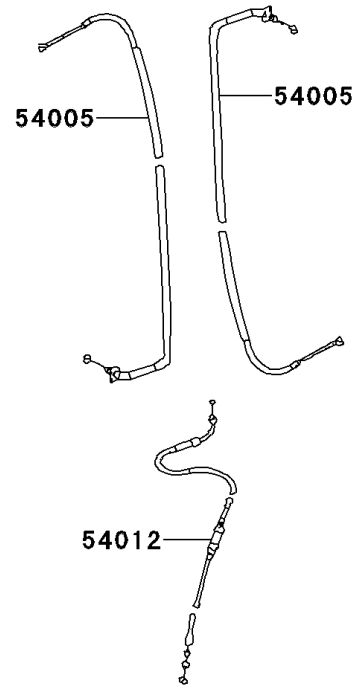

2009 KFX®50 PARTS DIAGRAM

Handlebar

F2310

2009 KFX®50 PARTS LIST

Handlebar

ITEM NAME	PART NUMBER	QUANTITY
BRACKET (Ref # 11054)	11054-Y001	1
GASKET (Ref # 11061)	11061-Y017	1
PLATE (Ref # 13271)	13271-Y008	1
COVER-ASSY,HANDLE (Ref # 16146)	16146-Y001	1
SWITCH,SAFETY (Ref # 27010)	27010-Y002	1
SWITCH,STOP (Ref # 27010A)	27010-Y003	1
STOPPER (Ref # 32085)	32085-Y001	1
CASE,LWR (Ref # 32099)	32099-Y002	1
CASE,UPP (Ref # 32099A)	32099-Y003	1
HANDLE (Ref # 46003)	46003-Y001	1
HOLDER-HANDLE,UPP,RH (Ref # 46012)	46012-Y001	1
HOLDER-HANDLE,UPP,LH (Ref # 46012A)	46012-Y002	1
HOLDER-HANDLE,LWR (Ref # 46012B)	46012-Y003	2
GRIP,HANDLE (Ref # 46075)	46075-Y001	2
LEVER-ASSY-GRIP,RH (Ref # 46076)	46076-Y001	1
HOUSING-ASSY-CONTROL,LH (Ref # 46091)	46091-Y001	1
LEVER-GRIP,CHOKE (Ref # 46092)	46092-Y001	1
LEVER-GRIP,RH (Ref # 46092A)	46092-Y002	1
CABLE-BRAKE,FR (Ref # 54005)	54005-Y001	2
CABLE-THROTTLE (Ref # 54012)	54012-Y002	1
SPACER (Ref # 92026)	92026-Y007	1
PLUG (Ref # 92066)	92066-Y002	2
BAND (Ref # 92072)	92072-Y001	3
COLLAR (Ref # 92152)	92152-Y012	1
BOLT (Ref # 92153)	92153-Y002	2
BOLT,6X22 (Ref # 92153A)	92153-Y009	1
BOLT,FLANGE,6X16 (Ref # 92153B)	92153-Y025	1
BOLT,SOCKET,6X20 (Ref # 92153C)	92153-Y060	1
BOLT,SOCKET,6X25 (Ref # 92153D)	92153-Y061	4

2009 KFX®50 PARTS LIST

Handlebar

ITEM NAME	PART NUMBER	QUANTITY
SCREW,PAN,3X8 (Ref # 92172)	92172-Y005	1
SCREW,PAN,4X16 (Ref # 92172A)	92172-Y008	2
SCREW,PAN,5X14 (Ref # 92172B)	92172-Y009	1
WASHER,10MM (Ref # 92200A)	92200-Y020	2
NUT,6MM (Ref # 92210)	92210-Y008	1
NUT (Ref # 92210A)	92210-Y015	2
NUT,5MM (Ref # 92210B)	92210-Y017	1
NUT,10MM (Ref # 92210D)	92210-Y034	2