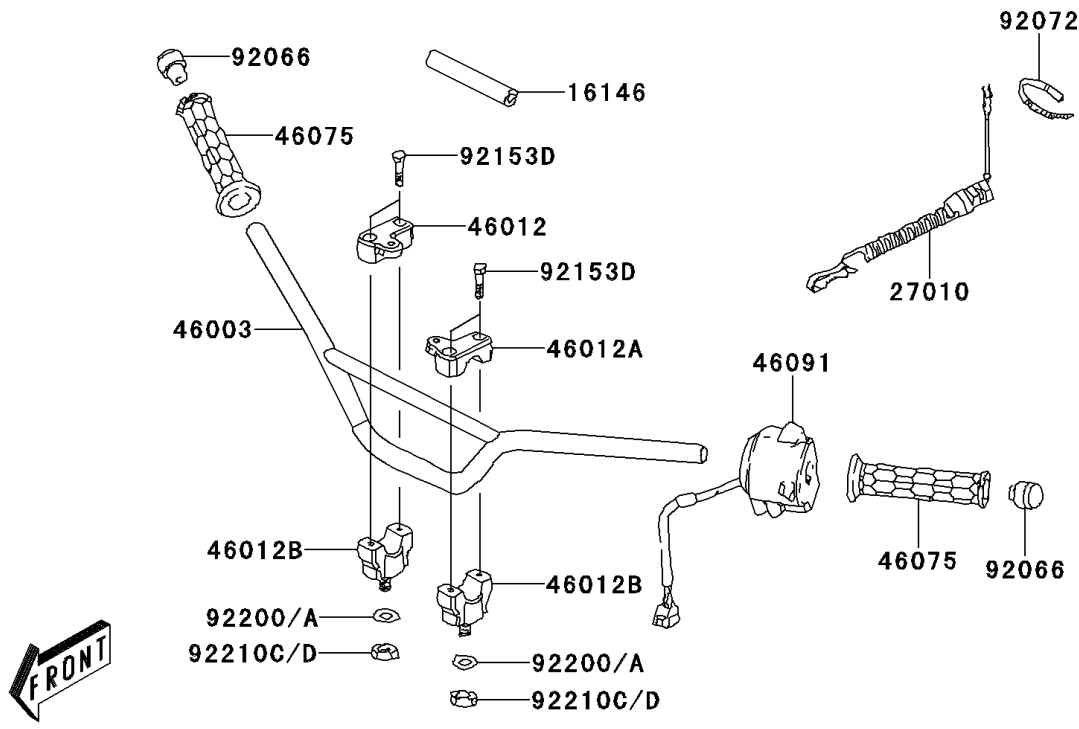

# 2009 KFX®50 PARTS DIAGRAM

Handlebar

F2310

## 2009 KFX®50 PARTS LIST

### Handlebar

ITEM NAME	PART NUMBER	QUANTITY
BRACKET (Ref # 11054)	11054-Y001	1
GASKET (Ref # 11061)	11061-Y017	1
PLATE (Ref # 13271)	13271-Y008	1
COVER-ASSY,HANDLE (Ref # 16146)	16146-Y001	1
SWITCH,SAFETY (Ref # 27010)	27010-Y002	1
SWITCH,STOP (Ref # 27010A)	27010-Y003	1
STOPPER (Ref # 32085)	32085-Y001	1
CASE,LWR (Ref # 32099)	32099-Y002	1
CASE,UPP (Ref # 32099A)	32099-Y003	1
HANDLE (Ref # 46003)	46003-Y001	1
HOLDER-HANDLE,UPP,RH (Ref # 46012)	46012-Y001	1
HOLDER-HANDLE,UPP,LH (Ref # 46012A)	46012-Y002	1
HOLDER-HANDLE,LWR (Ref # 46012B)	46012-Y003	2
GRIP,HANDLE (Ref # 46075)	46075-Y001	2
LEVER-ASSY-GRIP,RH (Ref # 46076)	46076-Y001	1
HOUSING-ASSY-CONTROL,LH (Ref # 46091)	46091-Y001	1
LEVER-GRIP,CHOKE (Ref # 46092)	46092-Y001	1
LEVER-GRIP,RH (Ref # 46092A)	46092-Y002	1
CABLE-BRAKE,FR (Ref # 54005)	54005-Y001	2
CABLE-THROTTLE (Ref # 54012)	54012-Y002	1
SPACER (Ref # 92026)	92026-Y007	1
PLUG (Ref # 92066)	92066-Y002	2
BAND (Ref # 92072)	92072-Y001	3
COLLAR (Ref # 92152)	92152-Y012	1
BOLT (Ref # 92153)	92153-Y002	2
BOLT,6X22 (Ref # 92153A)	92153-Y009	1
BOLT,FLANGE,6X16 (Ref # 92153B)	92153-Y025	1
BOLT,SOCKET,6X20 (Ref # 92153C)	92153-Y060	1
BOLT,SOCKET,6X25 (Ref # 92153D)	92153-Y061	4

### Handlebar

ITEM NAME	PART NUMBER	QUANTITY
SCREW,PAN,3X8 (Ref # 92172)	92172-Y005	1
SCREW,PAN,4X16 (Ref # 92172A)	92172-Y008	2
SCREW,PAN,5X14 (Ref # 92172B)	92172-Y009	1
WASHER,10MM (Ref # 92200A)	92200-Y020	2
NUT,6MM (Ref # 92210)	92210-Y008	1
NUT (Ref # 92210A)	92210-Y015	2
NUT,5MM (Ref # 92210B)	92210-Y017	1
NUT,10MM (Ref # 92210D)	92210-Y034	2