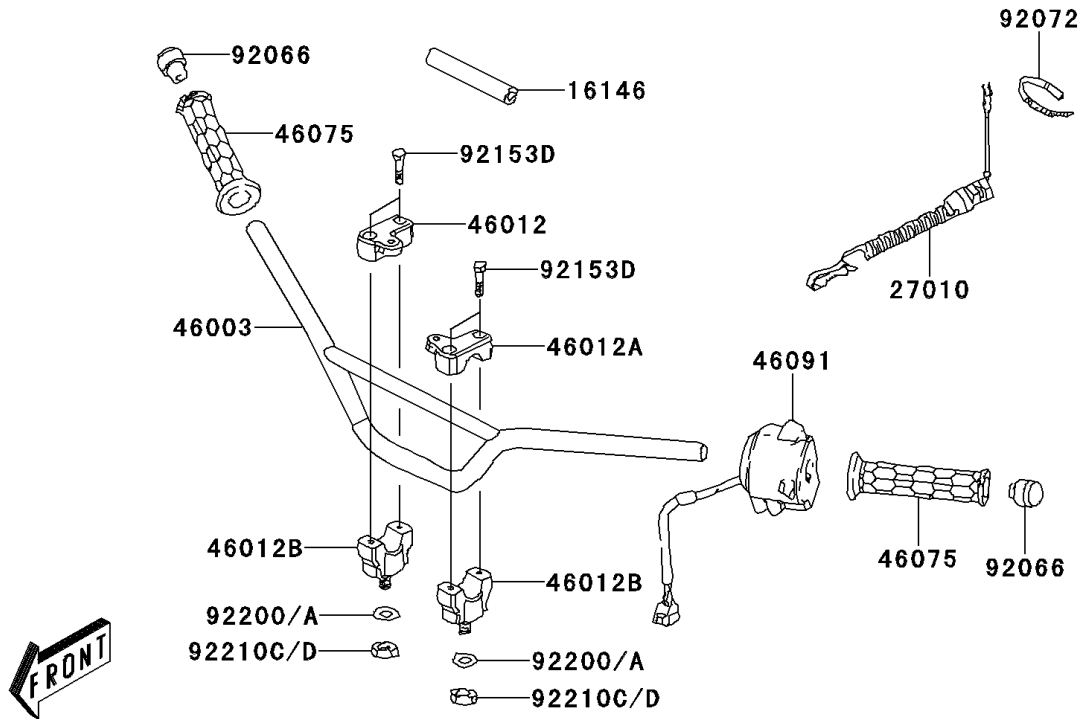

2009 KFX®50 PARTS DIAGRAM

Handlebar

F2310

2009 KFX®50 PARTS LIST

Handlebar

ITEM NAME	PART NUMBER	QUANTITY
BRACKET (Ref # 11054)	11054-Y001	1
GASKET (Ref # 11061)	11061-Y017	1
PLATE (Ref # 13271)	13271-Y008	1
COVER-ASSY,HANDLE (Ref # 16146)	16146-Y001	1
SWITCH,SAFETY (Ref # 27010)	27010-Y002	1
SWITCH,STOP (Ref # 27010A)	27010-Y003	1
STOPPER (Ref # 32085)	32085-Y001	1
CASE,LWR (Ref # 32099)	32099-Y002	1
CASE,UPP (Ref # 32099A)	32099-Y003	1
HANDLE (Ref # 46003)	46003-Y001	1
HOLDER-HANDLE,UPP,RH (Ref # 46012)	46012-Y001	1
HOLDER-HANDLE,UPP,LH (Ref # 46012A)	46012-Y002	1
HOLDER-HANDLE,LWR (Ref # 46012B)	46012-Y003	2
GRIP,HANDLE (Ref # 46075)	46075-Y001	2
LEVER-ASSY-GRIP,RH (Ref # 46076)	46076-Y001	1
HOUSING-ASSY-CONTROL,LH (Ref # 46091)	46091-Y001	1
LEVER-GRIP,CHOKE (Ref # 46092)	46092-Y001	1
LEVER-GRIP,RH (Ref # 46092A)	46092-Y002	1
CABLE-BRAKE,FR (Ref # 54005)	54005-Y001	2
CABLE-THROTTLE (Ref # 54012)	54012-Y002	1
SPACER (Ref # 92026)	92026-Y007	1
PLUG (Ref # 92066)	92066-Y002	2
BAND (Ref # 92072)	92072-Y001	3
COLLAR (Ref # 92152)	92152-Y012	1
BOLT (Ref # 92153)	92153-Y002	2
BOLT,6X22 (Ref # 92153A)	92153-Y009	1
BOLT,FLANGE,6X16 (Ref # 92153B)	92153-Y025	1
BOLT,SOCKET,6X20 (Ref # 92153C)	92153-Y060	1
BOLT,SOCKET,6X25 (Ref # 92153D)	92153-Y061	4

2009 KFX®50 PARTS LIST

Handlebar

ITEM NAME	PART NUMBER	QUANTITY
SCREW,PAN,3X8 (Ref # 92172)	92172-Y005	1
SCREW,PAN,4X16 (Ref # 92172A)	92172-Y008	2
SCREW,PAN,5X14 (Ref # 92172B)	92172-Y009	1
WASHER,10MM (Ref # 92200A)	92200-Y020	2
NUT,6MM (Ref # 92210)	92210-Y008	1
NUT (Ref # 92210A)	92210-Y015	2
NUT,5MM (Ref # 92210B)	92210-Y017	1
NUT,10MM (Ref # 92210D)	92210-Y034	2