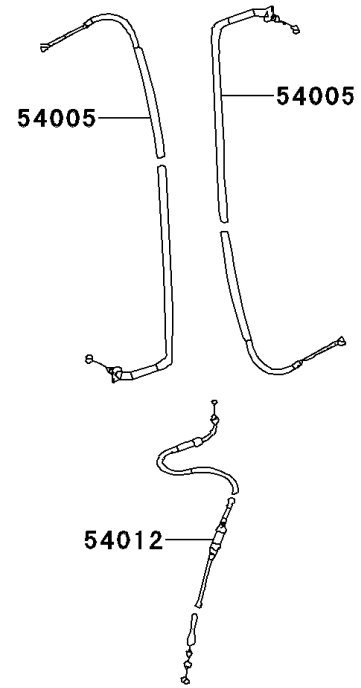

# 2009 KFX®50 PARTS DIAGRAM

Handlebar

F2310

## 2009 KFX®50 PARTS LIST

### Handlebar

ITEM NAME	PART NUMBER	QUANTITY
BRACKET (Ref # 11054)	11054-Y001	1
GASKET (Ref # 11061)	11061-Y017	1
PLATE (Ref # 13271)	13271-Y008	1
COVER-ASSY,HANDLE (Ref # 16146)	16146-Y001	1
SWITCH,SAFETY (Ref # 27010)	27010-Y002	1
SWITCH,STOP (Ref # 27010A)	27010-Y003	1
STOPPER (Ref # 32085)	32085-Y001	1
CASE,LWR (Ref # 32099)	32099-Y002	1
CASE,UPP (Ref # 32099A)	32099-Y003	1
HANDLE (Ref # 46003)	46003-Y001	1
HOLDER-HANDLE,UPP,RH (Ref # 46012)	46012-Y001	1
HOLDER-HANDLE,UPP,LH (Ref # 46012A)	46012-Y002	1
HOLDER-HANDLE,LWR (Ref # 46012B)	46012-Y003	2
GRIP,HANDLE (Ref # 46075)	46075-Y001	2
LEVER-ASSY-GRIP,RH (Ref # 46076)	46076-Y001	1
HOUSING-ASSY-CONTROL,LH (Ref # 46091)	46091-Y001	1
LEVER-GRIP,CHOKE (Ref # 46092)	46092-Y001	1
LEVER-GRIP,RH (Ref # 46092A)	46092-Y002	1
CABLE-BRAKE,FR (Ref # 54005)	54005-Y001	2
CABLE-THROTTLE (Ref # 54012)	54012-Y002	1
SPACER (Ref # 92026)	92026-Y007	1
PLUG (Ref # 92066)	92066-Y002	2
BAND (Ref # 92072)	92072-Y001	3
COLLAR (Ref # 92152)	92152-Y012	1
BOLT (Ref # 92153)	92153-Y002	2
BOLT,6X22 (Ref # 92153A)	92153-Y009	1
BOLT,FLANGE,6X16 (Ref # 92153B)	92153-Y025	1
BOLT,SOCKET,6X20 (Ref # 92153C)	92153-Y060	1
BOLT,SOCKET,6X25 (Ref # 92153D)	92153-Y061	4

### Handlebar

ITEM NAME	PART NUMBER	QUANTITY
SCREW,PAN,3X8 (Ref # 92172)	92172-Y005	1
SCREW,PAN,4X16 (Ref # 92172A)	92172-Y008	2
SCREW,PAN,5X14 (Ref # 92172B)	92172-Y009	1
WASHER,10MM (Ref # 92200A)	92200-Y020	2
NUT,6MM (Ref # 92210)	92210-Y008	1
NUT (Ref # 92210A)	92210-Y015	2
NUT,5MM (Ref # 92210B)	92210-Y017	1
NUT,10MM (Ref # 92210D)	92210-Y034	2