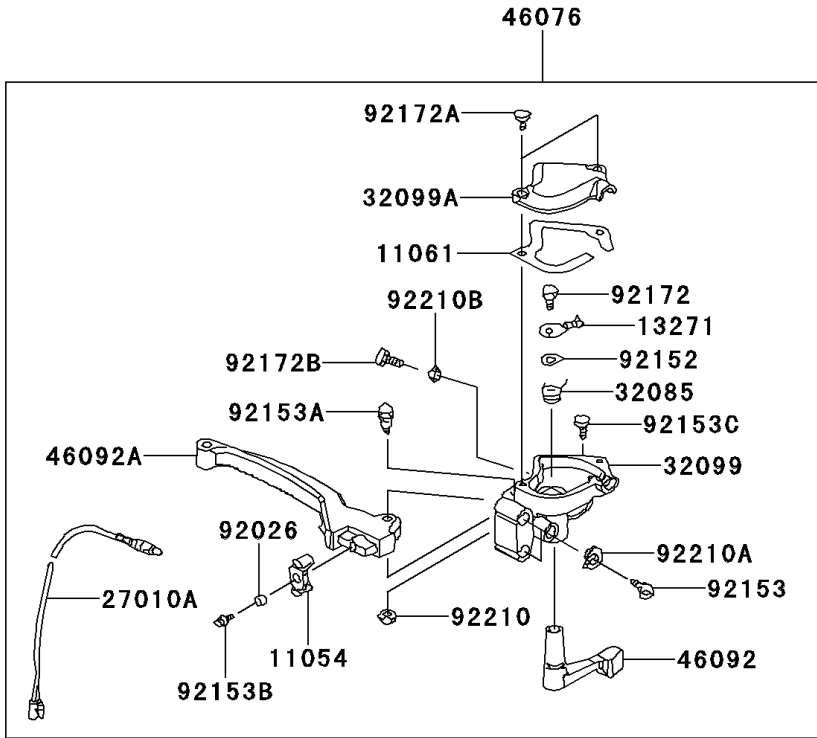

2009 KFX®50 PARTS DIAGRAM

Handlebar

F2310

2009 KFX®50 PARTS LIST

Handlebar

ITEM NAME	PART NUMBER	QUANTITY
BRACKET (Ref # 11054)	11054-Y001	1
GASKET (Ref # 11061)	11061-Y017	1
PLATE (Ref # 13271)	13271-Y008	1
COVER-ASSY,HANDLE (Ref # 16146)	16146-Y001	1
SWITCH,SAFETY (Ref # 27010)	27010-Y002	1
SWITCH,STOP (Ref # 27010A)	27010-Y003	1
STOPPER (Ref # 32085)	32085-Y001	1
CASE,LWR (Ref # 32099)	32099-Y002	1
CASE,UPP (Ref # 32099A)	32099-Y003	1
HANDLE (Ref # 46003)	46003-Y001	1
HOLDER-HANDLE,UPP,RH (Ref # 46012)	46012-Y001	1
HOLDER-HANDLE,UPP,LH (Ref # 46012A)	46012-Y002	1
HOLDER-HANDLE,LWR (Ref # 46012B)	46012-Y003	2
GRIP,HANDLE (Ref # 46075)	46075-Y001	2
LEVER-ASSY-GRIP,RH (Ref # 46076)	46076-Y001	1
HOUSING-ASSY-CONTROL,LH (Ref # 46091)	46091-Y001	1
LEVER-GRIP,CHOKE (Ref # 46092)	46092-Y001	1
LEVER-GRIP,RH (Ref # 46092A)	46092-Y002	1
CABLE-BRAKE,FR (Ref # 54005)	54005-Y001	2
CABLE-THROTTLE (Ref # 54012)	54012-Y002	1
SPACER (Ref # 92026)	92026-Y007	1
PLUG (Ref # 92066)	92066-Y002	2
BAND (Ref # 92072)	92072-Y001	3
COLLAR (Ref # 92152)	92152-Y012	1
BOLT (Ref # 92153)	92153-Y002	2
BOLT,6X22 (Ref # 92153A)	92153-Y009	1
BOLT,FLANGE,6X16 (Ref # 92153B)	92153-Y025	1
BOLT,SOCKET,6X20 (Ref # 92153C)	92153-Y060	1
BOLT,SOCKET,6X25 (Ref # 92153D)	92153-Y061	4

2009 KFX®50 PARTS LIST

Handlebar

ITEM NAME	PART NUMBER	QUANTITY
SCREW,PAN,3X8 (Ref # 92172)	92172-Y005	1
SCREW,PAN,4X16 (Ref # 92172A)	92172-Y008	2
SCREW,PAN,5X14 (Ref # 92172B)	92172-Y009	1
WASHER,10MM (Ref # 92200A)	92200-Y020	2
NUT,6MM (Ref # 92210)	92210-Y008	1
NUT (Ref # 92210A)	92210-Y015	2
NUT,5MM (Ref # 92210B)	92210-Y017	1
NUT,10MM (Ref # 92210D)	92210-Y034	2