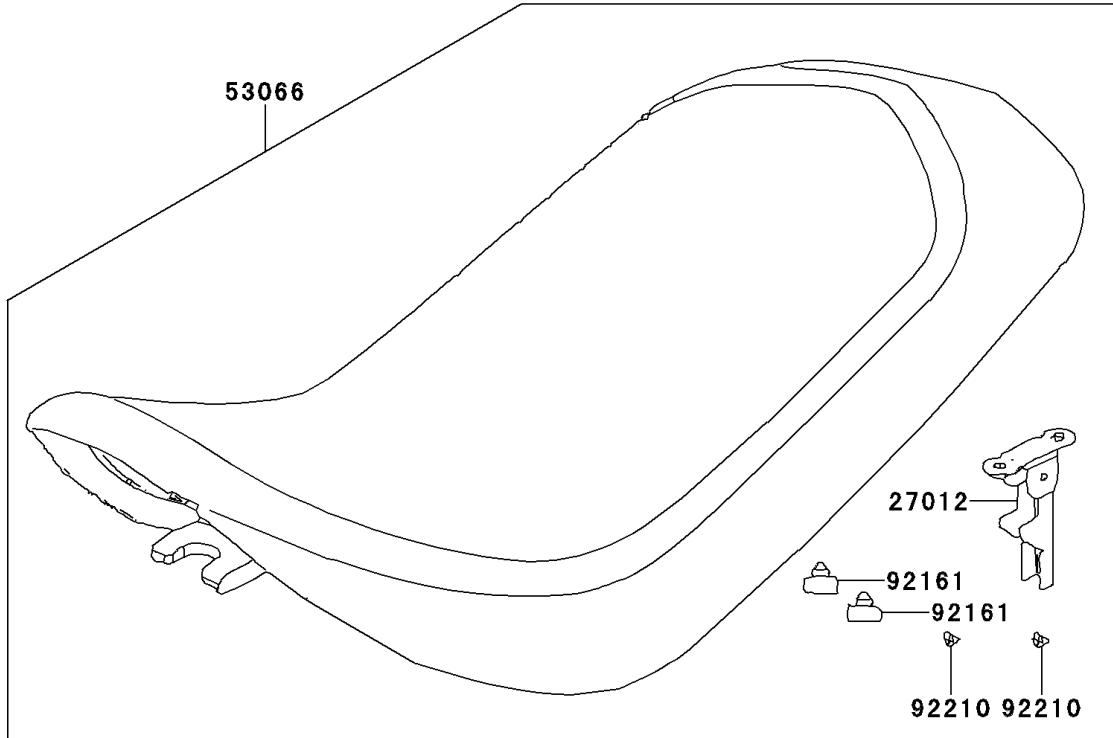

# 2007 KFX50 PARTS DIAGRAM

Seat

F2510

### Seat

ITEM NAME	PART NUMBER	QUANTITY
HOOK,SEAT LOCK (Ref # 27012)	27012-Y001	1
GAUGE,AIR (Ref # 52005)	52005-Y001	1
SEAT-ASSY (Ref # 53066)	53066-Y001	1
TOOL-KIT (Ref # 56007)	56007-Y001	1
BAND,TOOL (Ref # 92072)	92072-Y002	1
DAMPER (Ref # 92161)	92161-Y004	2
NUT,6MM (Ref # 92210)	92210-Y027	2