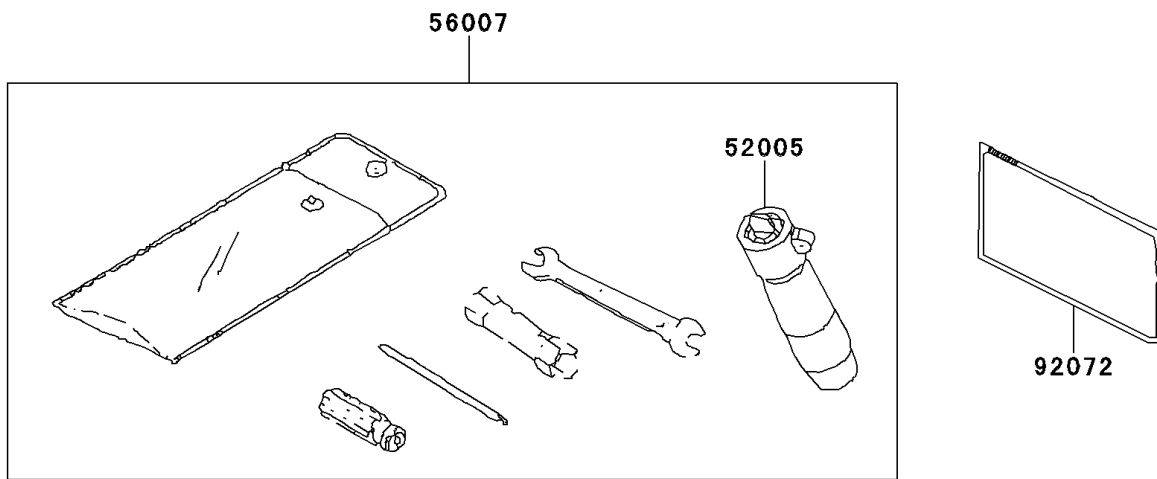

# 2007 KFX50 PARTS DIAGRAM

Seat

F2510

### Seat

ITEM NAME	PART NUMBER	QUANTITY
HOOK,SEAT LOCK (Ref # 27012)	27012-Y001	1
GAUGE,AIR (Ref # 52005)	52005-Y001	1
SEAT-ASSY (Ref # 53066)	53066-Y001	1
TOOL-KIT (Ref # 56007)	56007-Y001	1
BAND,TOOL (Ref # 92072)	92072-Y002	1
DAMPER (Ref # 92161)	92161-Y004	2
NUT,6MM (Ref # 92210)	92210-Y027	2