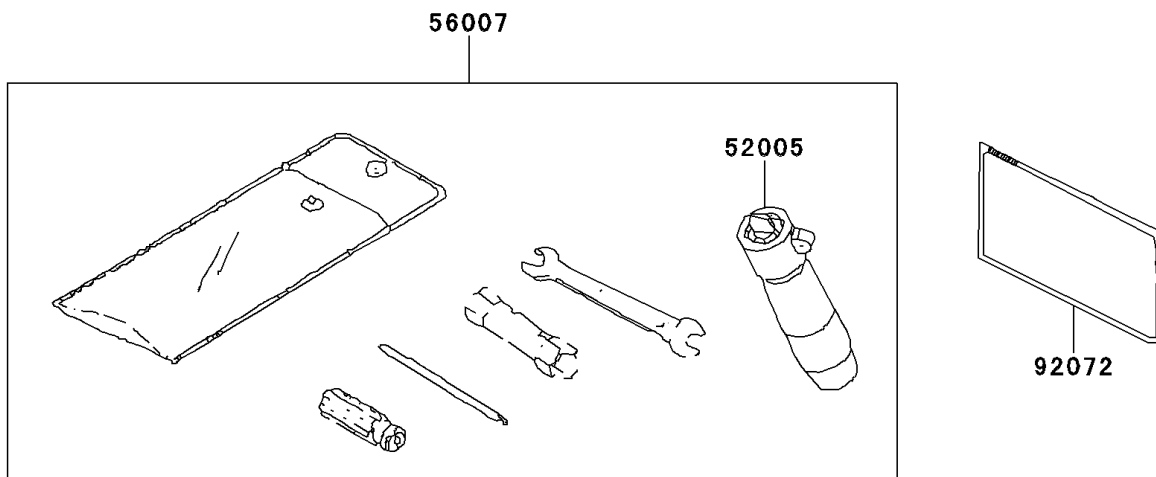

# 2008 KFX®50 PARTS DIAGRAM

Seat

F2510

### Seat

ITEM NAME	PART NUMBER	QUANTITY
HOOK,SEAT LOCK (Ref # 27012)	27012-Y001	1
GAUGE,AIR (Ref # 52005)	52005-Y001	1
SEAT-ASSY (Ref # 53066)	53066-Y001	1
TOOL-KIT (Ref # 56007)	56007-Y001	1
BAND,TOOL (Ref # 92072)	92072-Y002	1
DAMPER (Ref # 92161)	92161-Y004	2
NUT,6MM (Ref # 92210)	92210-Y027	2