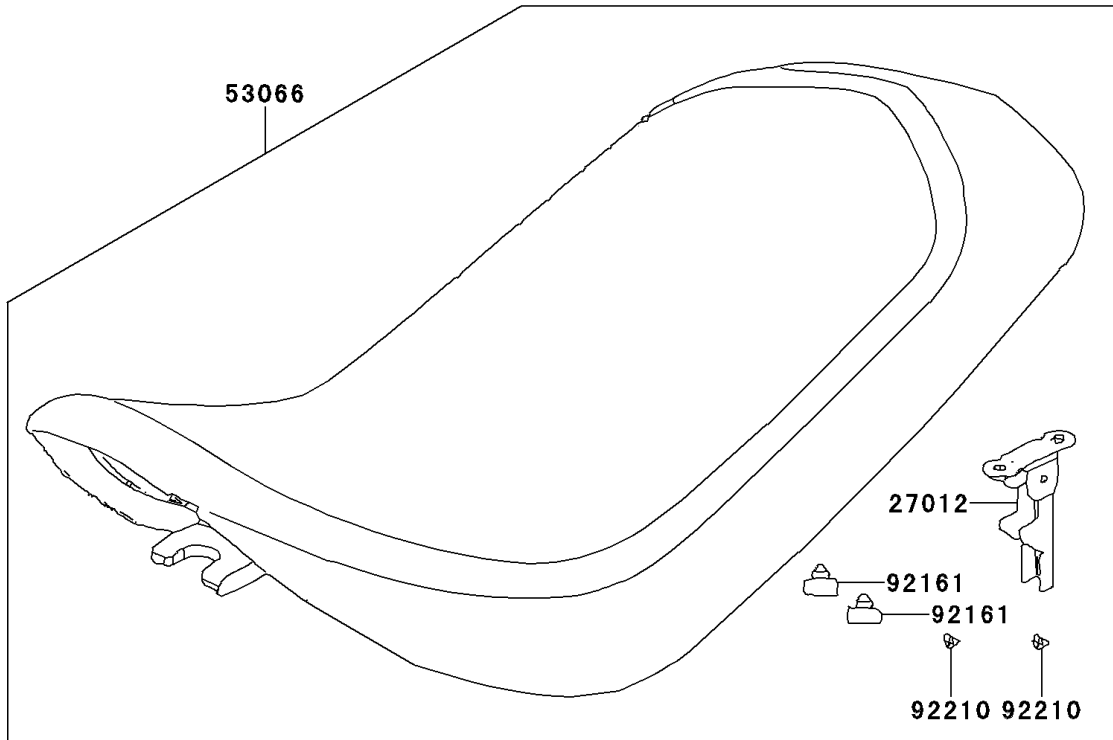

# 2008 KFX®50 PARTS DIAGRAM

Seat

F2510

## 2008 KFX®50 PARTS LIST

### Seat

ITEM NAME	PART NUMBER	QUANTITY
HOOK,SEAT LOCK (Ref # 27012)	27012-Y001	1
GAUGE,AIR (Ref # 52005)	52005-Y001	1
SEAT-ASSY (Ref # 53066)	53066-Y001	1
TOOL-KIT (Ref # 56007)	56007-Y001	1
BAND,TOOL (Ref # 92072)	92072-Y002	1
DAMPER (Ref # 92161)	92161-Y004	2
NUT,6MM (Ref # 92210)	92210-Y027	2