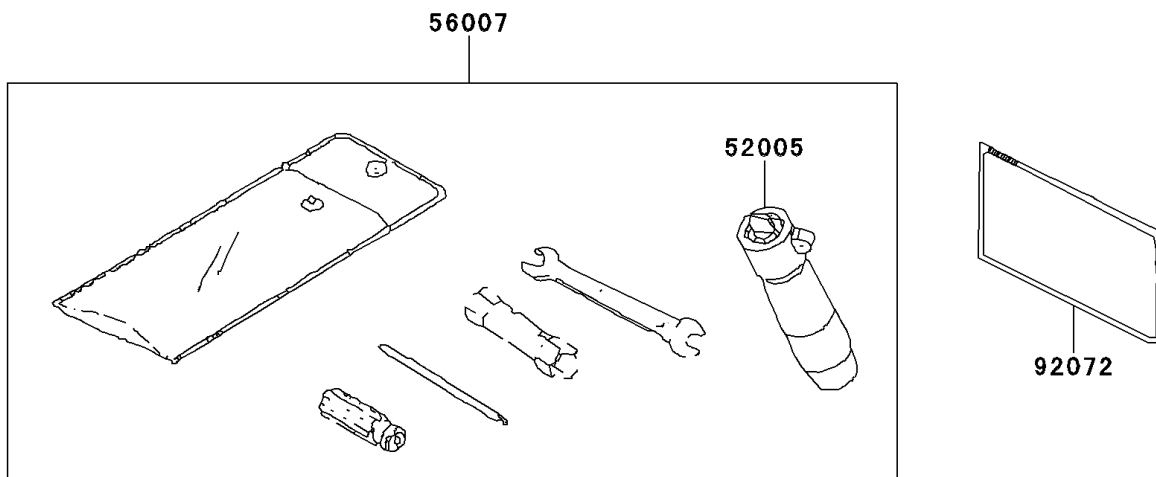

2008 KFX®50 PARTS DIAGRAM

Seat

F2510

2008 KFX®50 PARTS LIST

Seat

ITEM NAME	PART NUMBER	QUANTITY
HOOK,SEAT LOCK (Ref # 27012)	27012-Y001	1
GAUGE,AIR (Ref # 52005)	52005-Y001	1
SEAT-ASSY (Ref # 53066)	53066-Y001	1
TOOL-KIT (Ref # 56007)	56007-Y001	1
BAND,TOOL (Ref # 92072)	92072-Y002	1
DAMPER (Ref # 92161)	92161-Y004	2
NUT,6MM (Ref # 92210)	92210-Y027	2