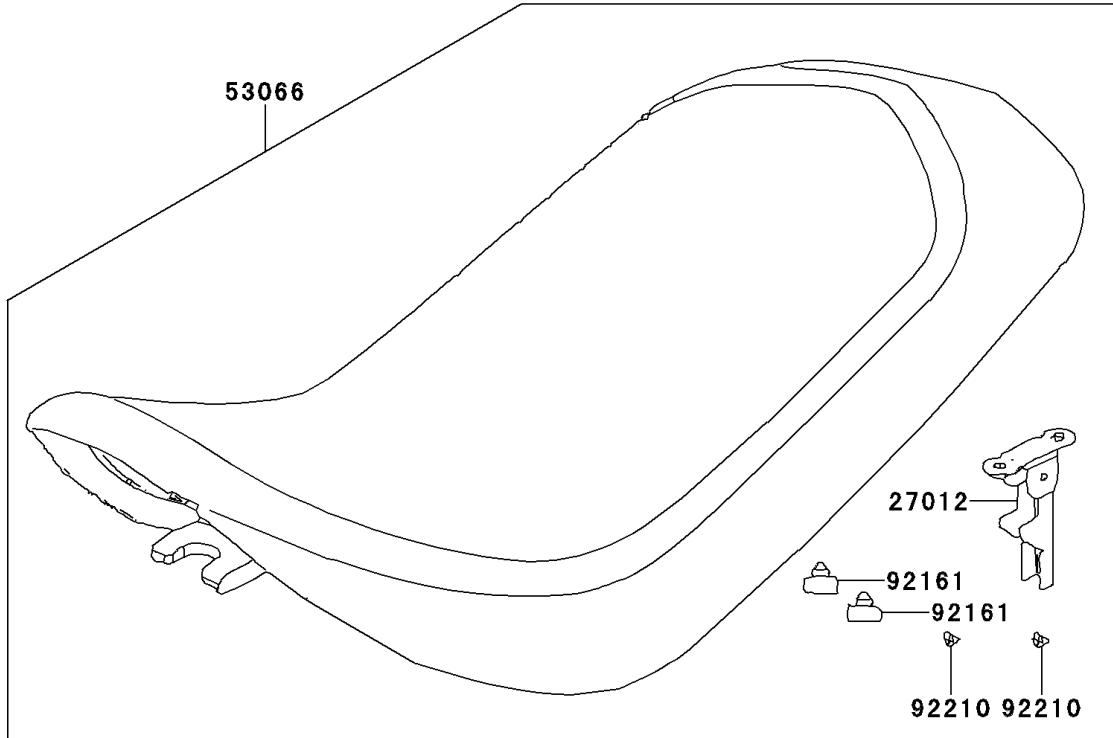

2008 KFX®50 PARTS DIAGRAM

Seat

F2510

2008 KFX®50 PARTS LIST

Seat

ITEM NAME	PART NUMBER	QUANTITY
HOOK,SEAT LOCK (Ref # 27012)	27012-Y001	1
GAUGE,AIR (Ref # 52005)	52005-Y001	1
SEAT-ASSY (Ref # 53066)	53066-Y001	1
TOOL-KIT (Ref # 56007)	56007-Y001	1
BAND,TOOL (Ref # 92072)	92072-Y002	1
DAMPER (Ref # 92161)	92161-Y004	2
NUT,6MM (Ref # 92210)	92210-Y027	2