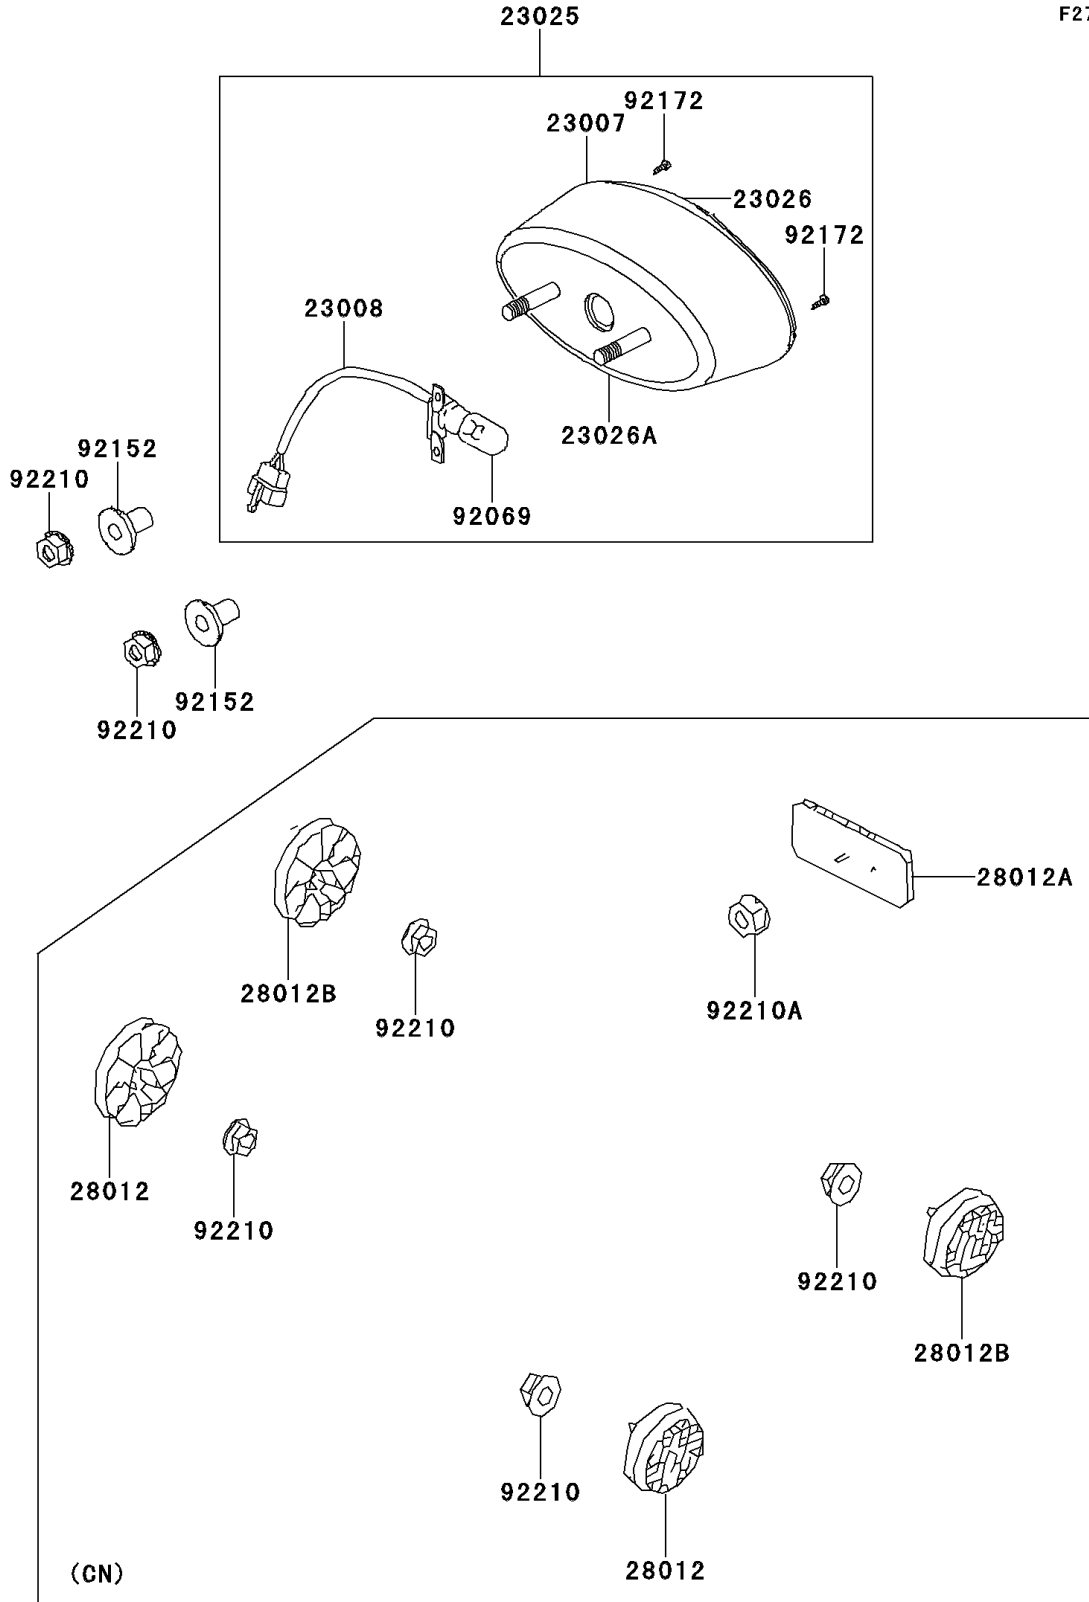

2007 KFX50 PARTS DIAGRAM

Taillight(s)

F2720

2007 KFX50 PARTS LIST

Taillight(s)

ITEM NAME	PART NUMBER	QUANTITY
LENS-COMP,TAIL LAMP (Ref # 23007)	23007-Y001	1
SOCKET-ASSY,TAIL LAMP (Ref # 23008)	23008-Y001	1
LAMP-TAIL (Ref # 23025)	23025-Y001	1
LENS,TAIL LAMP (Ref # 23026)	23026-Y001	1
LENS,LICENSE (Ref # 23026A)	23026-Y002	1
REFLECTOR-REFLEX (Ref # 28012)	28012-Y002	2
REFLECTOR-REFLEX (Ref # 28012A)	28012-Y003	1
REFLECTOR-REFLEX (Ref # 28012B)	28012-Y004	2
BULB (Ref # 92069)	92069-Y001	1
COLLAR (Ref # 92152)	92152-Y013	2
SCREW,4X16 (Ref # 92172)	92172-Y026	2
NUT,6MM (Ref # 92210)	92210-Y027	2
NUT,FLANGE,5MM (Ref # 92210A)	92210-Y033	1
NUT,6MM (Ref # 92210)	92210-Y027	6