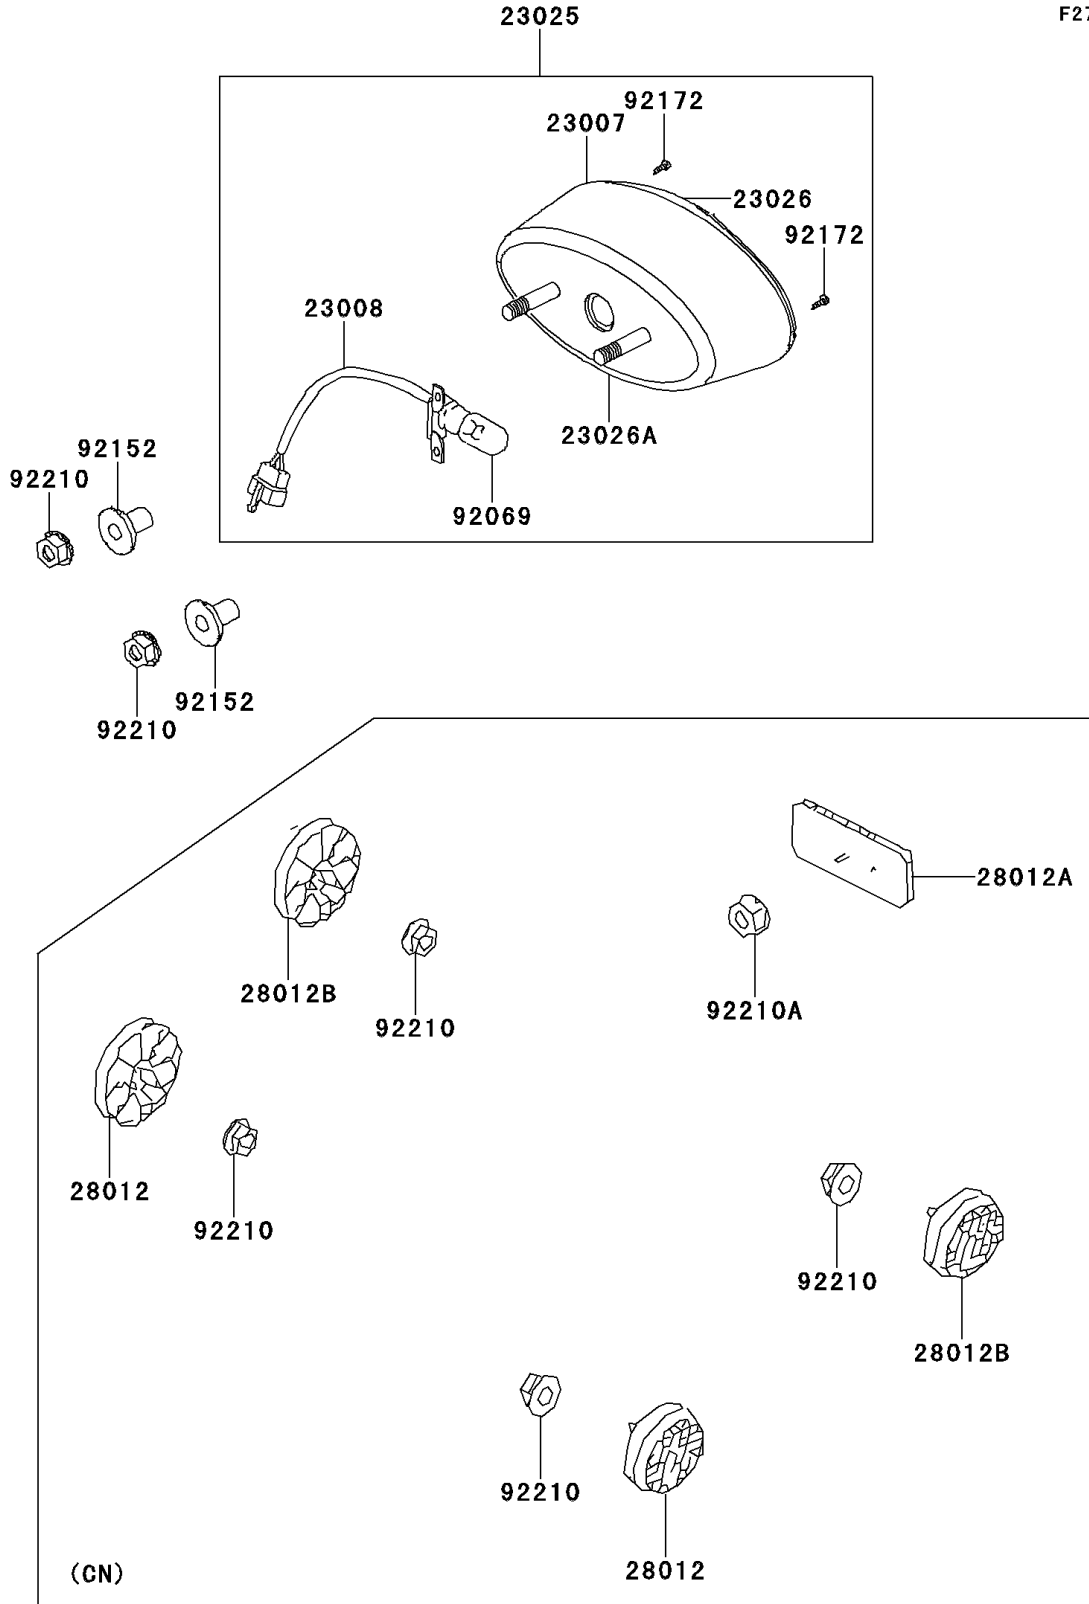

2009 KFX®50 PARTS DIAGRAM

Taillight(s)

F2720

2009 KFX®50 PARTS LIST

Taillight(s)

ITEM NAME	PART NUMBER	QUANTITY
LENS-COMP,TAIL LAMP (Ref # 23007)	23007-Y001	1
SOCKET-ASSY,TAIL LAMP (Ref # 23008)	23008-Y001	1
LAMP-TAIL (Ref # 23025)	23025-Y001	1
LENS,TAIL LAMP (Ref # 23026)	23026-Y001	1
LENS,LICENSE (Ref # 23026A)	23026-Y002	1
REFLECTOR-REFLEX (Ref # 28012)	28012-Y002	2
REFLECTOR-REFLEX (Ref # 28012A)	28012-Y003	1
REFLECTOR-REFLEX (Ref # 28012B)	28012-Y004	2
BULB (Ref # 92069)	92069-Y001	1
COLLAR (Ref # 92152)	92152-Y013	2
SCREW,4X16 (Ref # 92172)	92172-Y026	2
NUT,6MM (Ref # 92210)	92210-Y027	2
NUT,FLANGE,5MM (Ref # 92210A)	92210-Y033	1
NUT,6MM (Ref # 92210)	92210-Y027	6