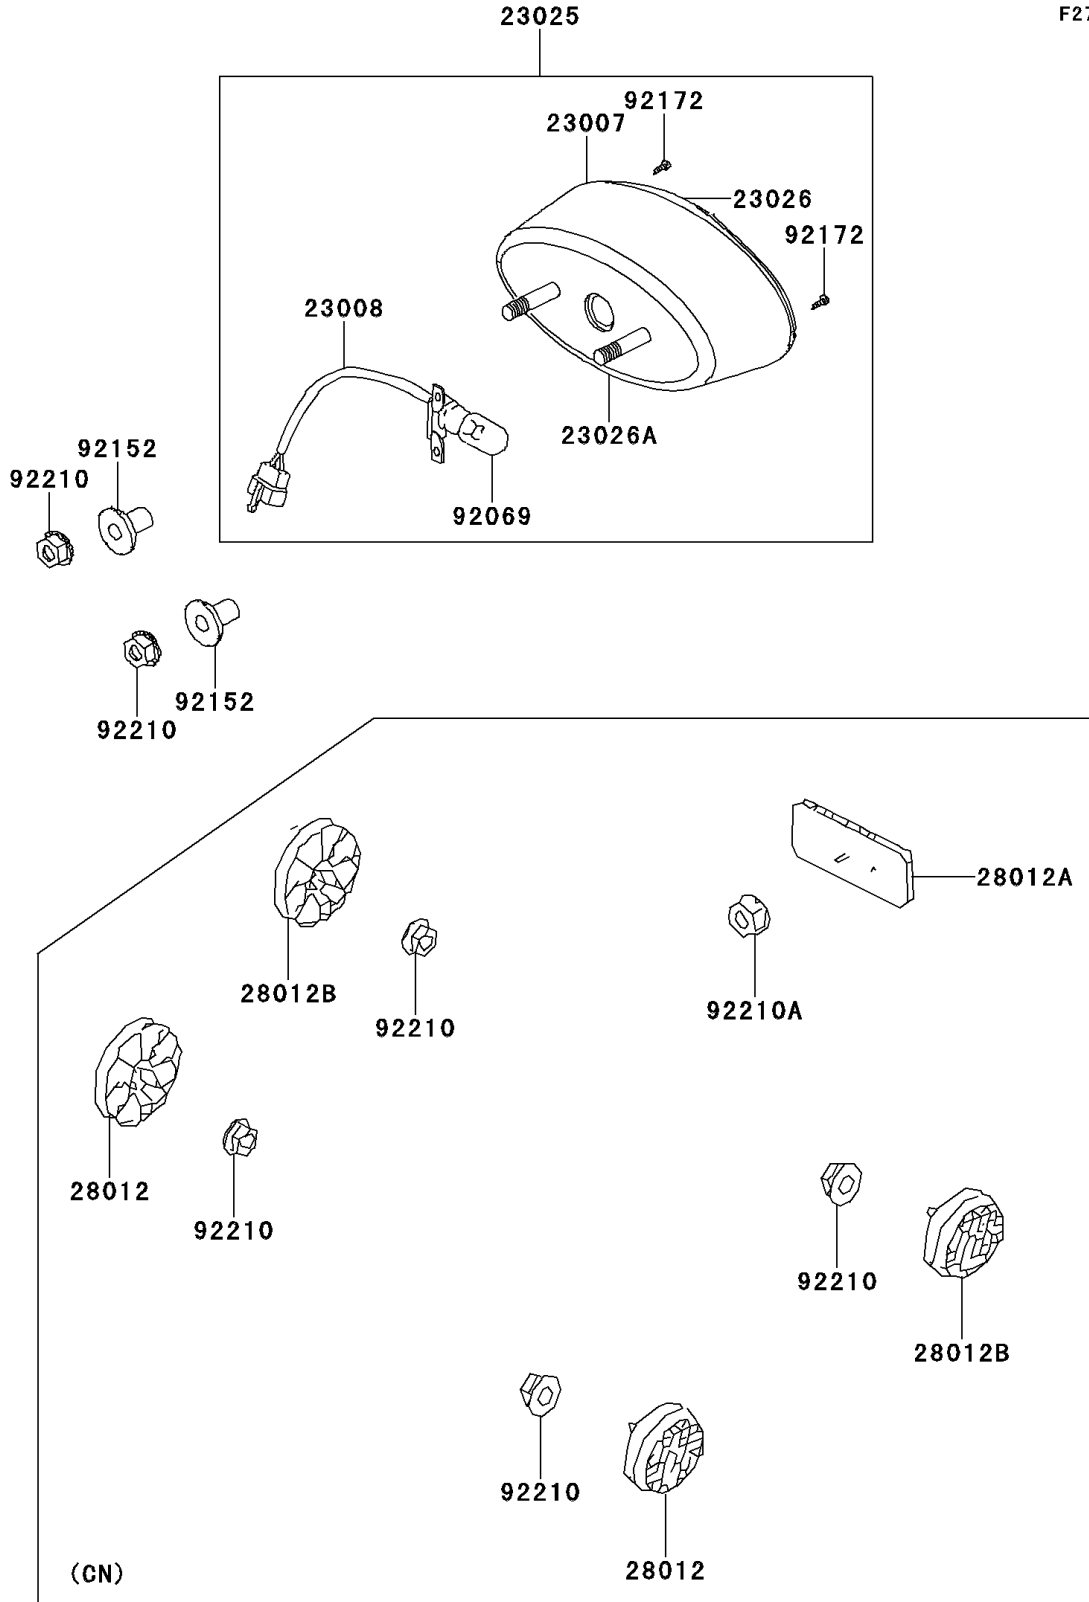

2009 KFX®50 PARTS DIAGRAM

Taillight(s)

F2720

2009 KFX®50 PARTS LIST

Taillight(s)

ITEM NAME	PART NUMBER	QUANTITY
LENS-COMP,TAIL LAMP (Ref # 23007)	23007-Y001	1
SOCKET-ASSY,TAIL LAMP (Ref # 23008)	23008-Y001	1
LAMP-TAIL (Ref # 23025)	23025-Y001	1
LENS,TAIL LAMP (Ref # 23026)	23026-Y001	1
LENS,LICENSE (Ref # 23026A)	23026-Y002	1
REFLECTOR-REFLEX (Ref # 28012)	28012-Y002	2
REFLECTOR-REFLEX (Ref # 28012A)	28012-Y003	1
REFLECTOR-REFLEX (Ref # 28012B)	28012-Y004	2
BULB (Ref # 92069)	92069-Y001	1
COLLAR (Ref # 92152)	92152-Y013	2
SCREW,4X16 (Ref # 92172)	92172-Y026	2
NUT,6MM (Ref # 92210)	92210-Y027	2
NUT,FLANGE,5MM (Ref # 92210A)	92210-Y033	1
NUT,6MM (Ref # 92210)	92210-Y027	6