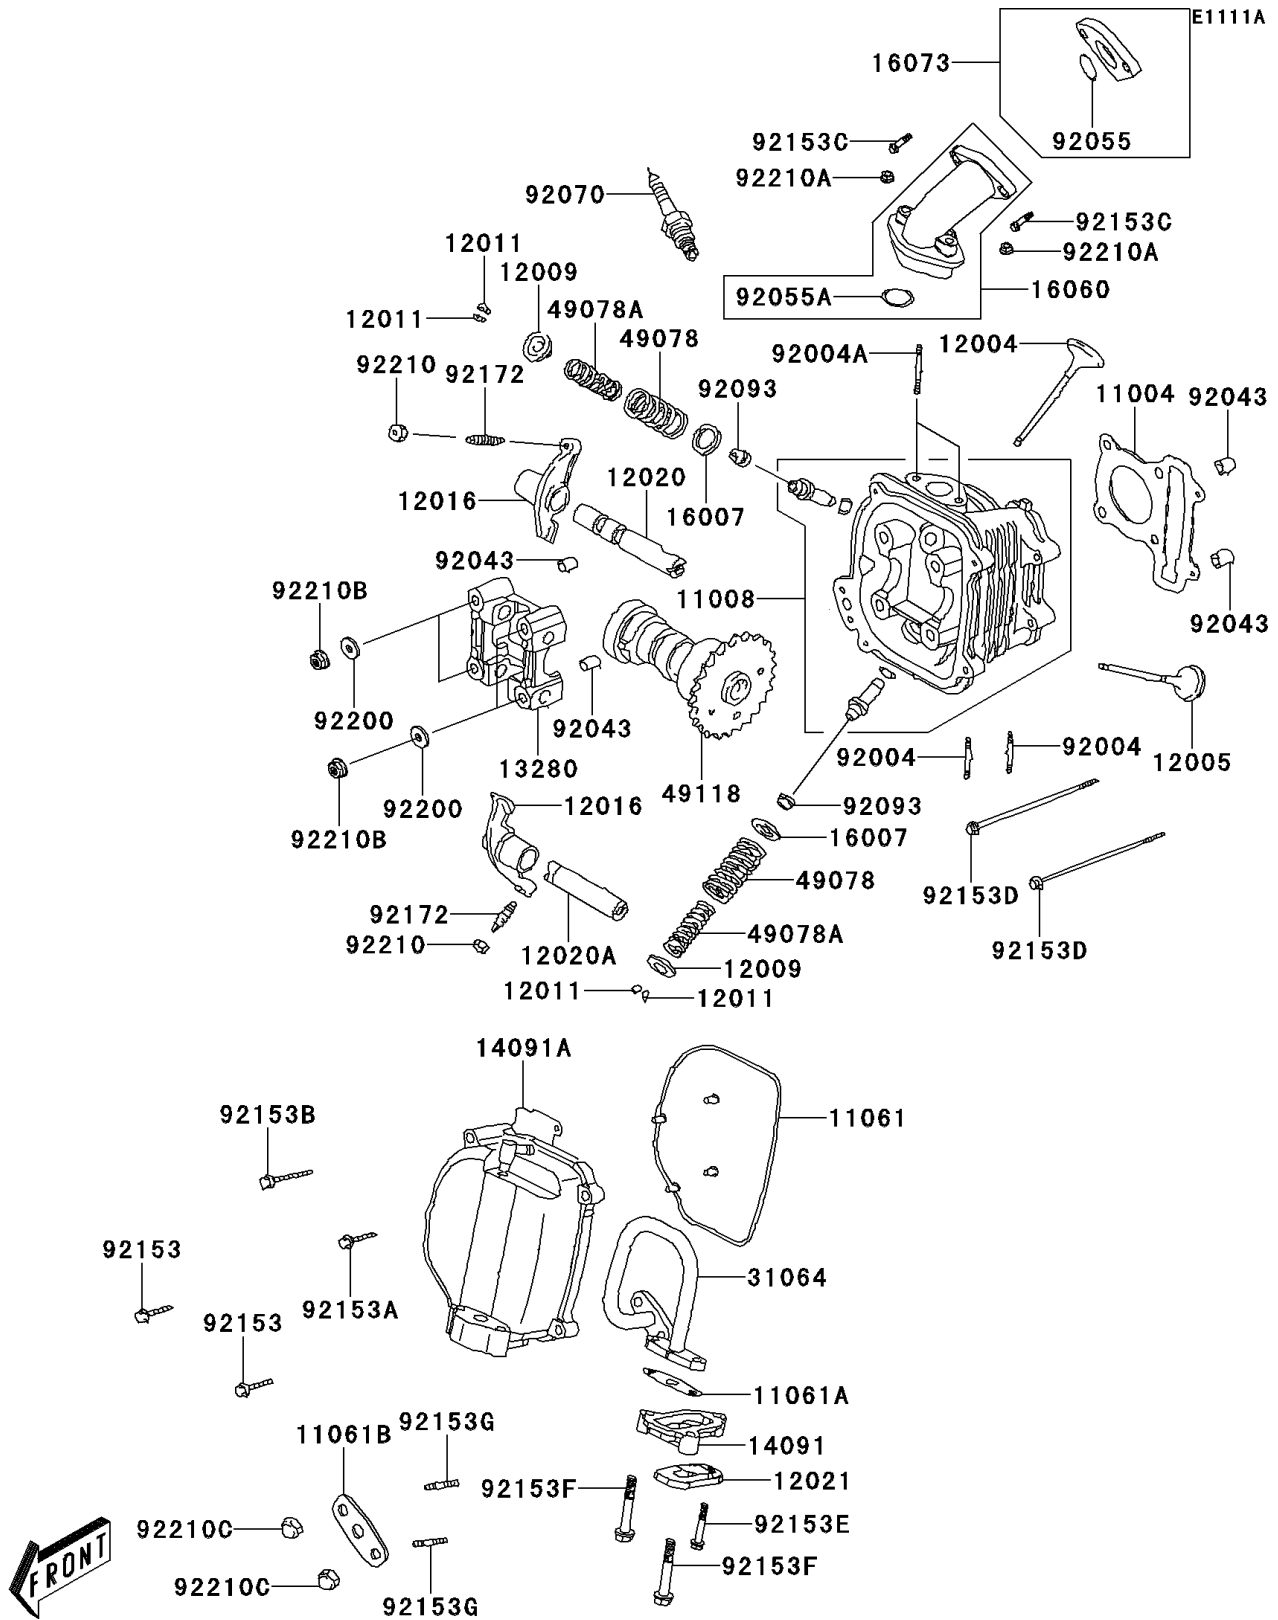

2008 KFX®90 PARTS DIAGRAM

Cylinder Head(A8F-ABF)

2008 KFX® 90 PARTS LIST

Cylinder Head(A8F-ABF)

ITEM NAME	PART NUMBER	QUANTITY
GASKET-HEAD (Ref # 11004)	11004-Y002	1
HEAD-COMP-CYLINDER (Ref # 11008)	11008-Y004	1
GASKET,CYLINDER HEAD COVER (Ref # 11061)	11061-Y010	1
GASKET (Ref # 11061A)	11061-Y018	1
GASKET (Ref # 11061B)	11061-Y020	1
VALVE-INTAKE (Ref # 12004)	12004-Y002	1
VALVE-EXHAUST (Ref # 12005)	12005-Y002	1
RETAINER-VALVE SPRING (Ref # 12009)	12009-Y001	2
COLLET (Ref # 12011)	12011-Y001	4
ARM-ROCKER (Ref # 12016)	12016-Y001	2
SHAFT-ROCKER,IN (Ref # 12020)	12020-Y001	1
SHAFT-ROCKER,EX (Ref # 12020A)	12020-Y003	1
VALVE-ASSY-REED (Ref # 12021)	12021-Y002	1
HOLDER,CAMSHAFT (Ref # 13280)	13280-Y002	1
COVER,REED VALVE (Ref # 14091)	14091-Y015	1
COVER,CYLINDER HEAD (Ref # 14091A)	14091-Y016	1
SEAT-SPRING (Ref # 16007)	16007-Y001	2
PIPE-INTAKE (Ref # 16060)	16060-Y004	1
INSULATOR (Ref # 16073)	16073-Y002	1
PIPE-COMP (Ref # 31064)	31064-Y003	1
SPRING-ENGINE VALVE,OUTER (Ref # 49078)	49078-Y002	2
SPRING-ENGINE VALVE,INNER (Ref # 49078A)	49078-Y003	2
CAMSHAFT-COMP (Ref # 49118)	49118-Y002	1
STUD,8X32 (Ref # 92004)	92004-Y006	2
STUD,6X50 (Ref # 92004A)	92004-Y007	2
PIN,10X16 (Ref # 92043)	92043-Y013	4
RING-O,23X2.4 (Ref # 92055)	92055-Y007	1
RING-O,22X2.0 (Ref # 92055A)	92055-Y008	1
PLUG-SPARK,CR7HSA (Ref # 92070)	92070-Y002	1