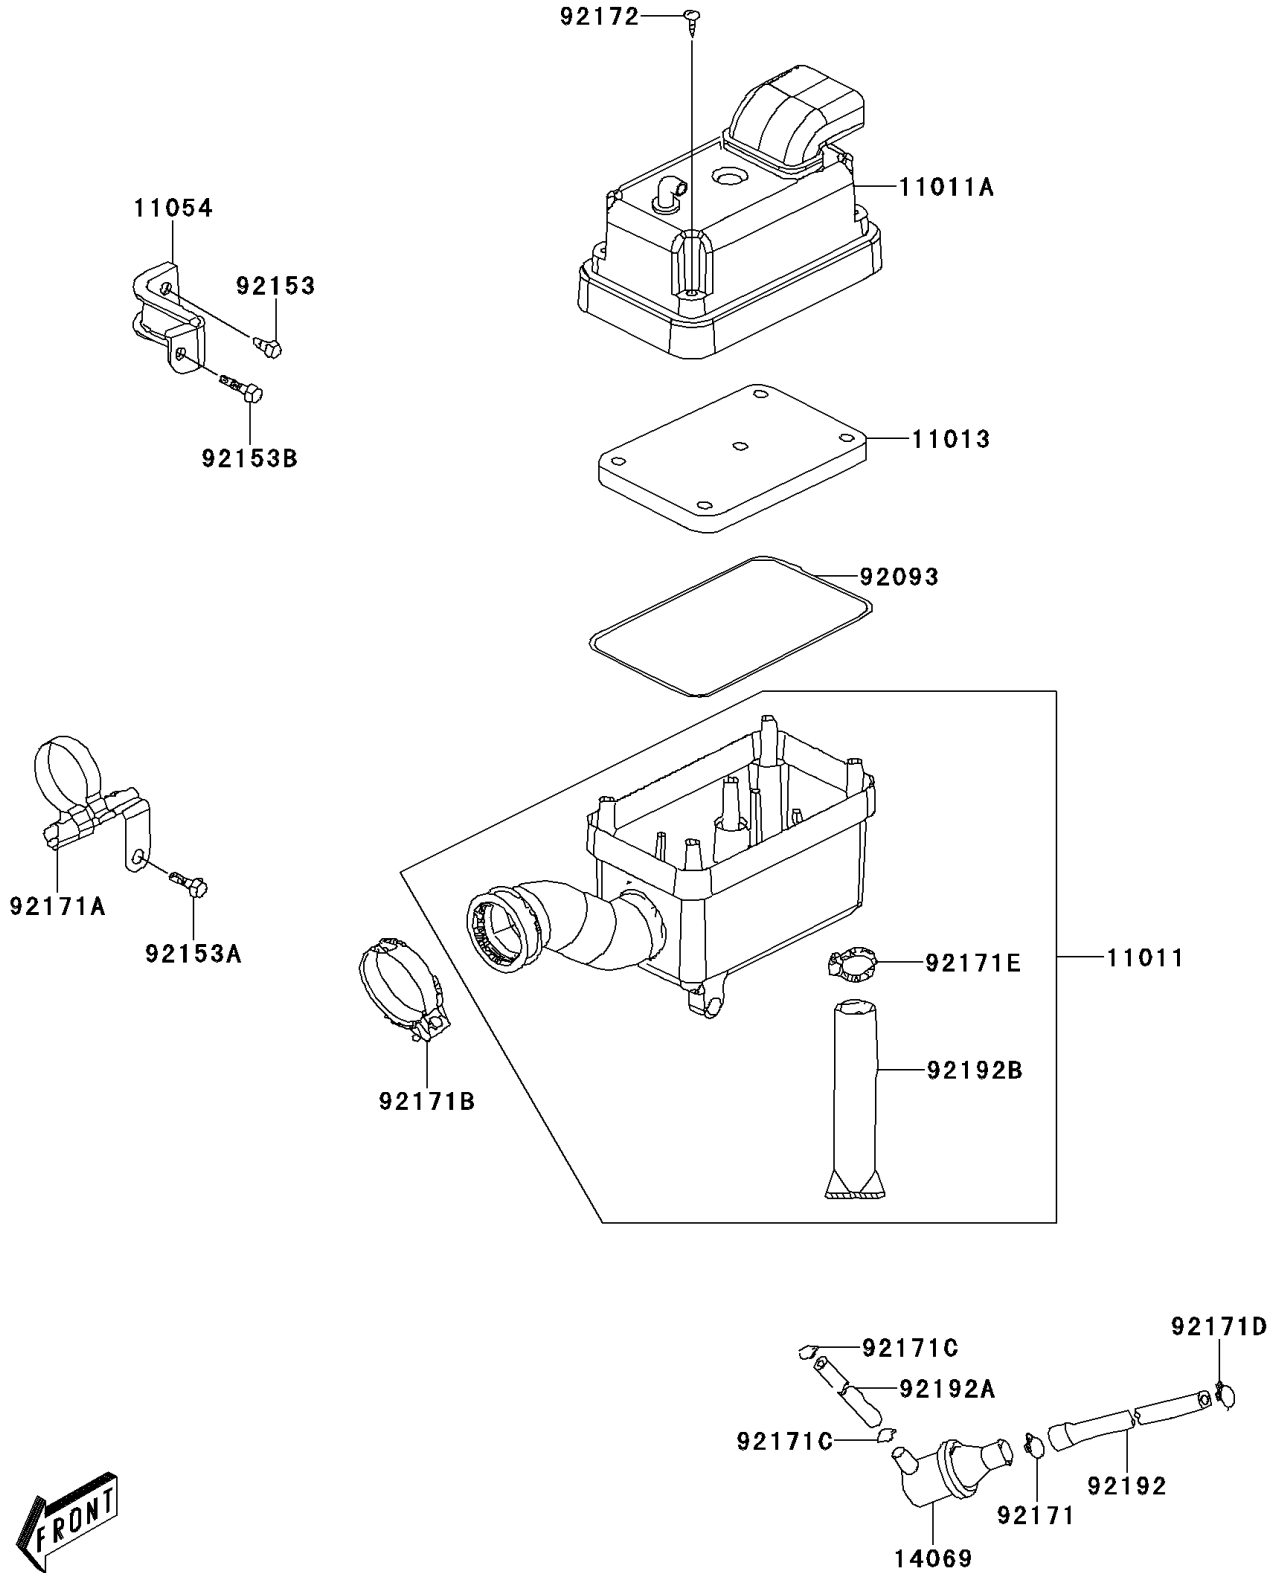

2008 KFX® 90 PARTS DIAGRAM

Air Cleaner

E1130

2008 KFX®90 PARTS LIST

Air Cleaner

ITEM NAME	PART NUMBER	QUANTITY
CASE-AIR FILTER,LWR (Ref # 11011)	11011-Y001	1
CASE-AIR FILTER,UPP (Ref # 11011A)	11011-Y002	1
ELEMENT-AIR FILTER (Ref # 11013)	11013-Y001	1
BRACKET (Ref # 11054)	11054-Y002	1
BREATHER (Ref # 14069)	14069-Y001	1
SEAL,AIR FILTER (Ref # 92093)	92093-Y002	1
BOLT,FLANGE,6X12 (Ref # 92153)	92153-Y024	1
BOLT,FLANGE,6X22 (Ref # 92153A)	92153-Y026	1
BOLT,FLANGE,6X30 (Ref # 92153B)	92153-Y028	1
CLAMP (Ref # 92171)	92171-Y003	1
CLAMP (Ref # 92171A)	92171-Y007	1
CLAMP (Ref # 92171B)	92171-Y008	1
CLAMP (Ref # 92171C)	92171-Y012	2
CLAMP (Ref # 92171D)	92171-Y014	1
CLAMP (Ref # 92171E)	92171-Y015	1
SCREW,5X20 (Ref # 92172)	92172-Y018	5
TUBE (Ref # 92192)	92192-Y001	1
TUBE (Ref # 92192A)	92192-Y002	1
TUBE,DRAIN (Ref # 92192B)	92192-Y004	1