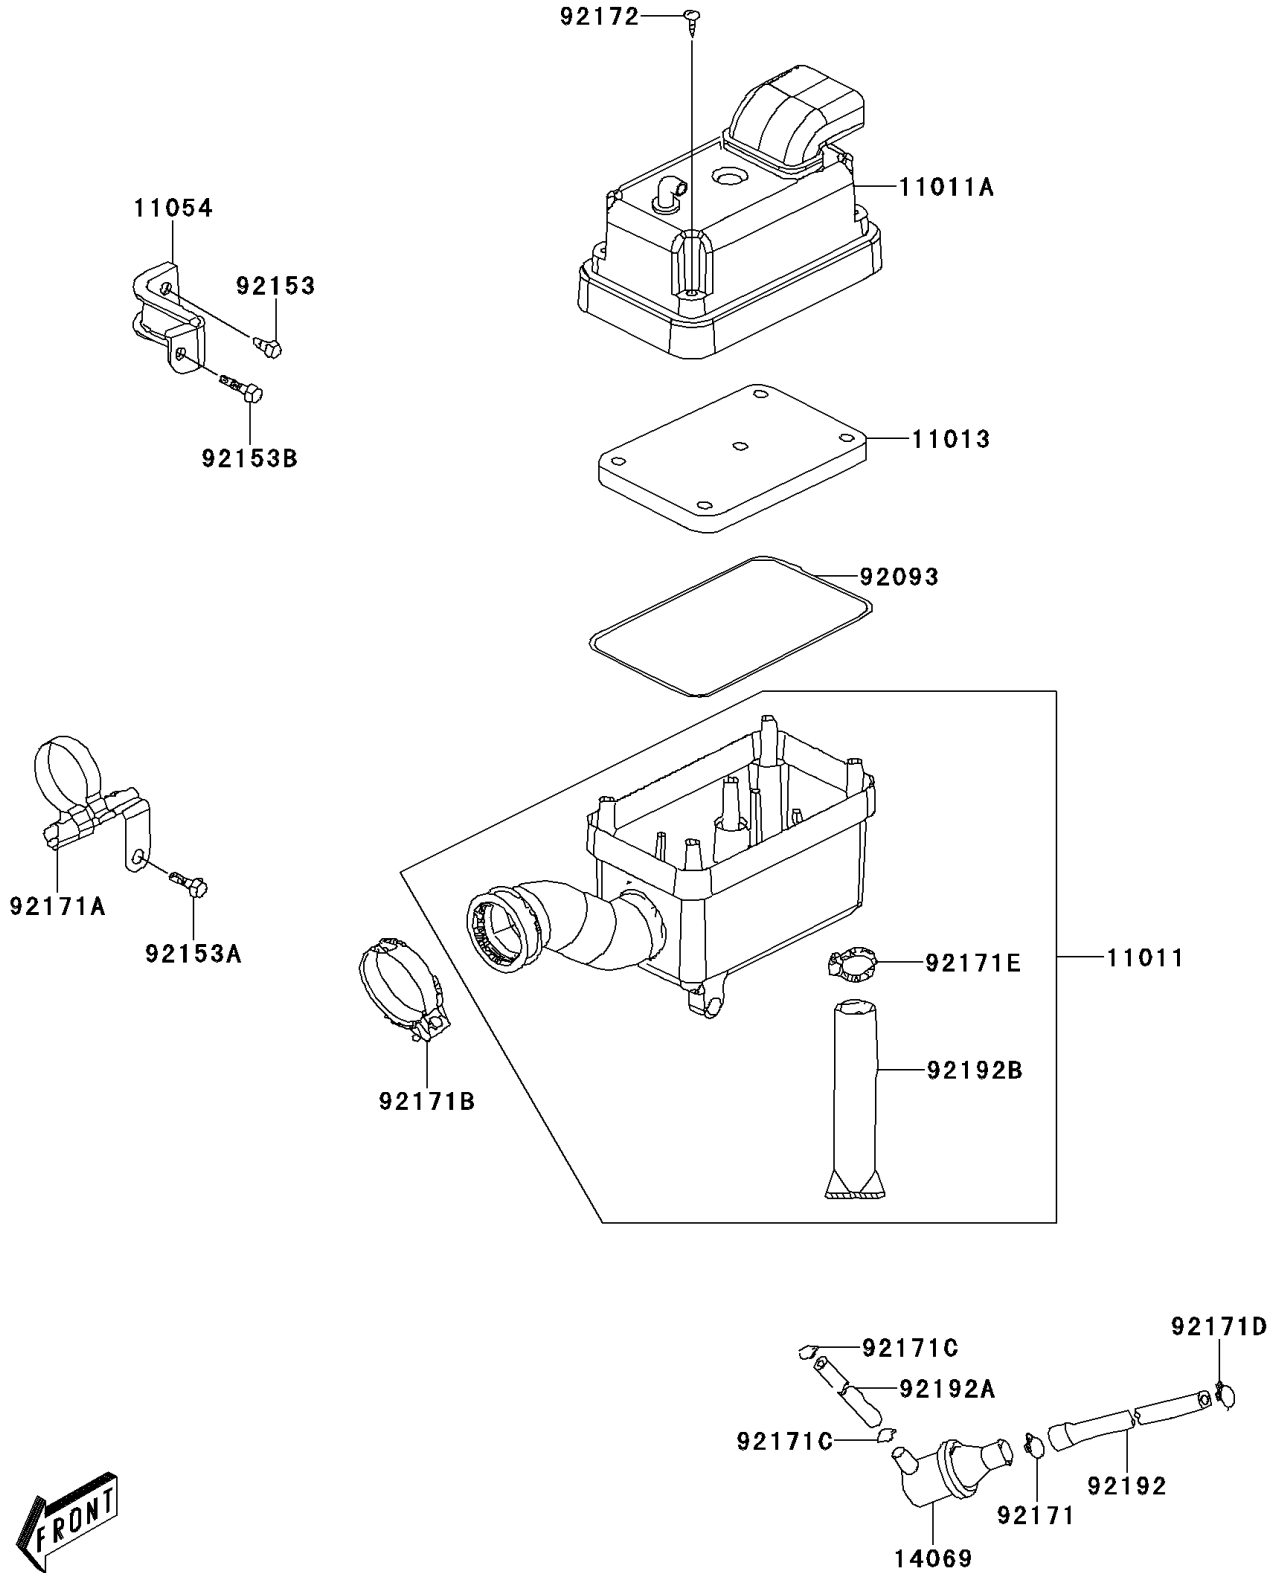

2009 KFX®90 PARTS DIAGRAM

Air Cleaner

E1130

2009 KFX®90 PARTS LIST

Air Cleaner

ITEM NAME	PART NUMBER	QUANTITY
CASE-AIR FILTER,LWR (Ref # 11011)	11011-Y001	1
CASE-AIR FILTER,UPP (Ref # 11011A)	11011-Y002	1
ELEMENT-AIR FILTER (Ref # 11013)	11013-Y001	1
BRACKET (Ref # 11054)	11054-Y002	1
BREATHER (Ref # 14069)	14069-Y001	1
SEAL,AIR FILTER (Ref # 92093)	92093-Y002	1
BOLT,FLANGE,6X12 (Ref # 92153)	92153-Y024	1
BOLT,FLANGE,6X22 (Ref # 92153A)	92153-Y026	1
BOLT,FLANGE,6X30 (Ref # 92153B)	92153-Y028	1
CLAMP (Ref # 92171)	92171-Y003	1
CLAMP (Ref # 92171A)	92171-Y007	1
CLAMP (Ref # 92171B)	92171-Y008	1
CLAMP (Ref # 92171C)	92171-Y012	2
CLAMP (Ref # 92171D)	92171-Y014	1
CLAMP (Ref # 92171E)	92171-Y015	1
SCREW,5X20 (Ref # 92172)	92172-Y018	5
TUBE (Ref # 92192)	92192-Y001	1
TUBE (Ref # 92192A)	92192-Y002	1
TUBE,DRAIN (Ref # 92192B)	92192-Y004	1