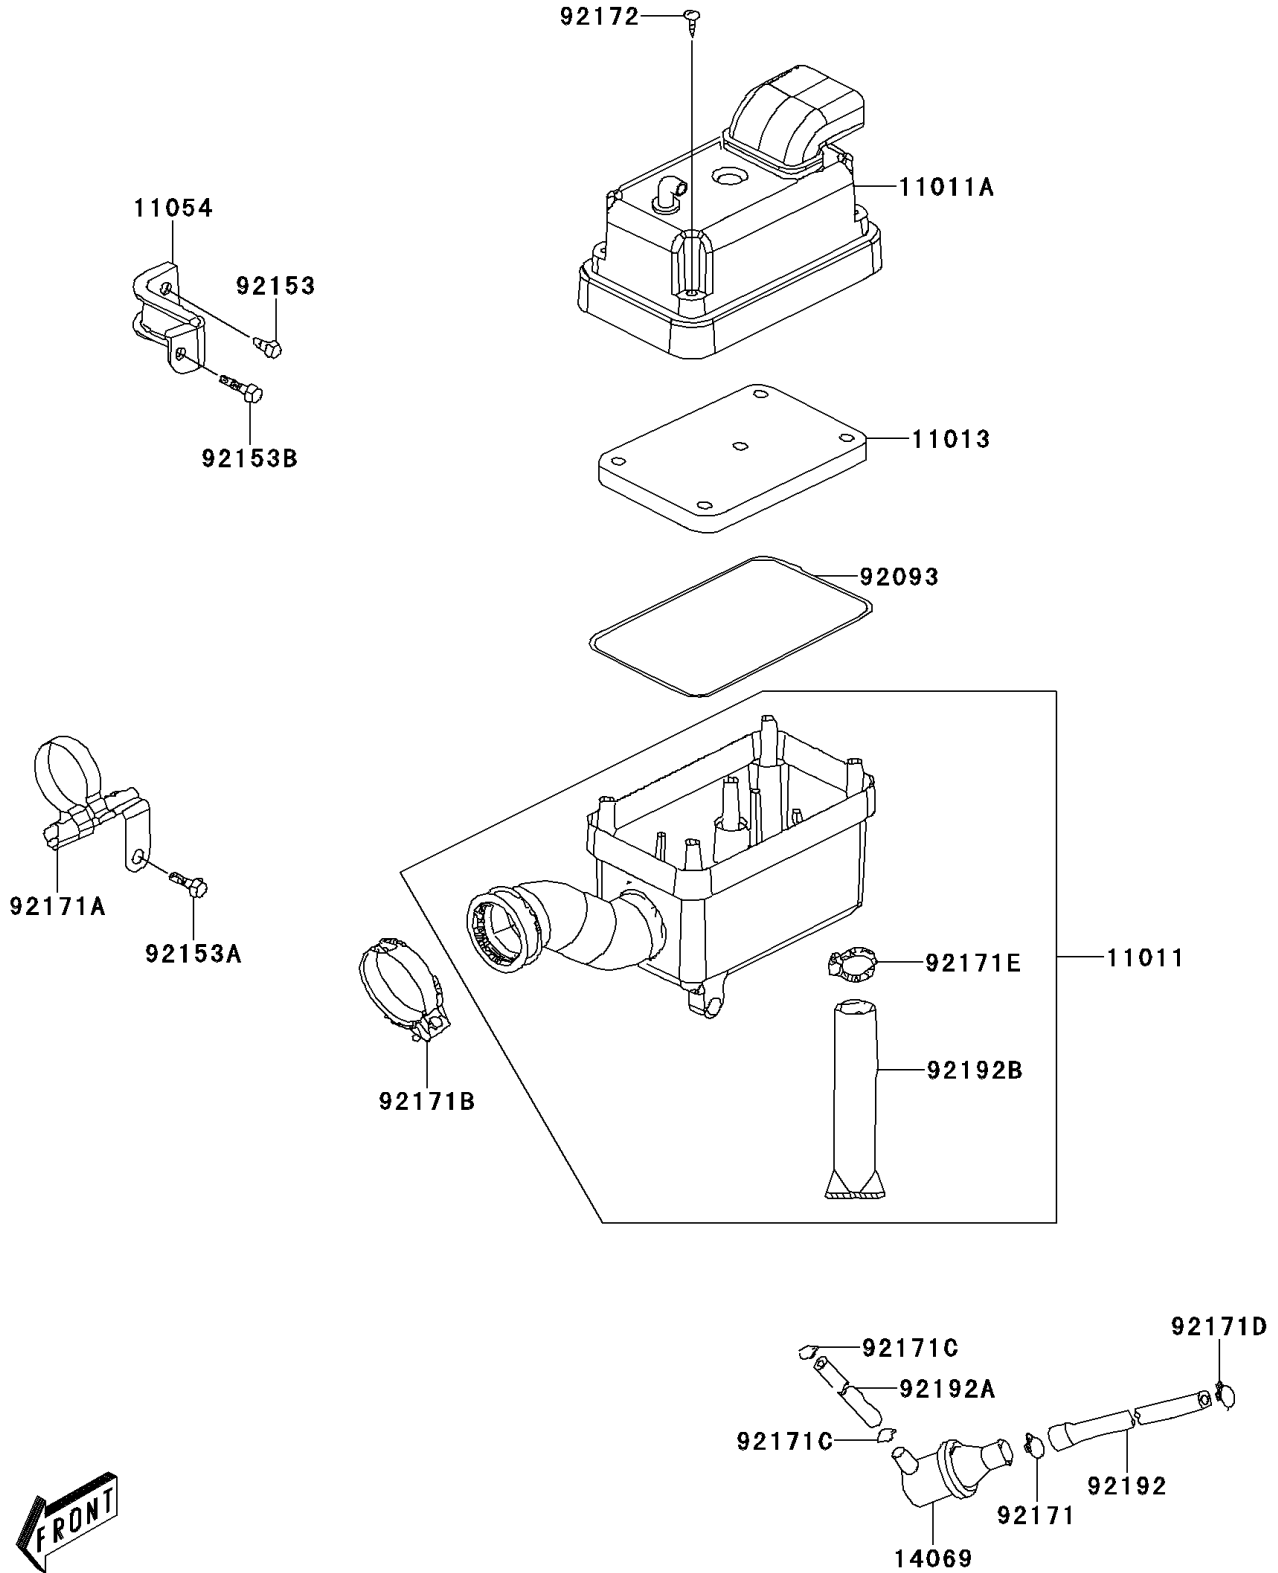

# 2009 KFX®90 PARTS DIAGRAM

Air Cleaner

E1130

## 2009 KFX® 90 PARTS LIST

### Air Cleaner

ITEM NAME	PART NUMBER	QUANTITY
CASE-AIR FILTER,LWR (Ref # 11011)	11011-Y001	1
CASE-AIR FILTER,UPP (Ref # 11011A)	11011-Y002	1
ELEMENT-AIR FILTER (Ref # 11013)	11013-Y001	1
BRACKET (Ref # 11054)	11054-Y002	1
BREATHER (Ref # 14069)	14069-Y001	1
SEAL,AIR FILTER (Ref # 92093)	92093-Y002	1
BOLT,FLANGE,6X12 (Ref # 92153)	92153-Y024	1
BOLT,FLANGE,6X22 (Ref # 92153A)	92153-Y026	1
BOLT,FLANGE,6X30 (Ref # 92153B)	92153-Y028	1
CLAMP (Ref # 92171)	92171-Y003	1
CLAMP (Ref # 92171A)	92171-Y007	1
CLAMP (Ref # 92171B)	92171-Y008	1
CLAMP (Ref # 92171C)	92171-Y012	2
CLAMP (Ref # 92171D)	92171-Y014	1
CLAMP (Ref # 92171E)	92171-Y015	1
SCREW,5X20 (Ref # 92172)	92172-Y018	5
TUBE (Ref # 92192)	92192-Y001	1
TUBE (Ref # 92192A)	92192-Y002	1
TUBE,DRAIN (Ref # 92192B)	92192-Y004	1