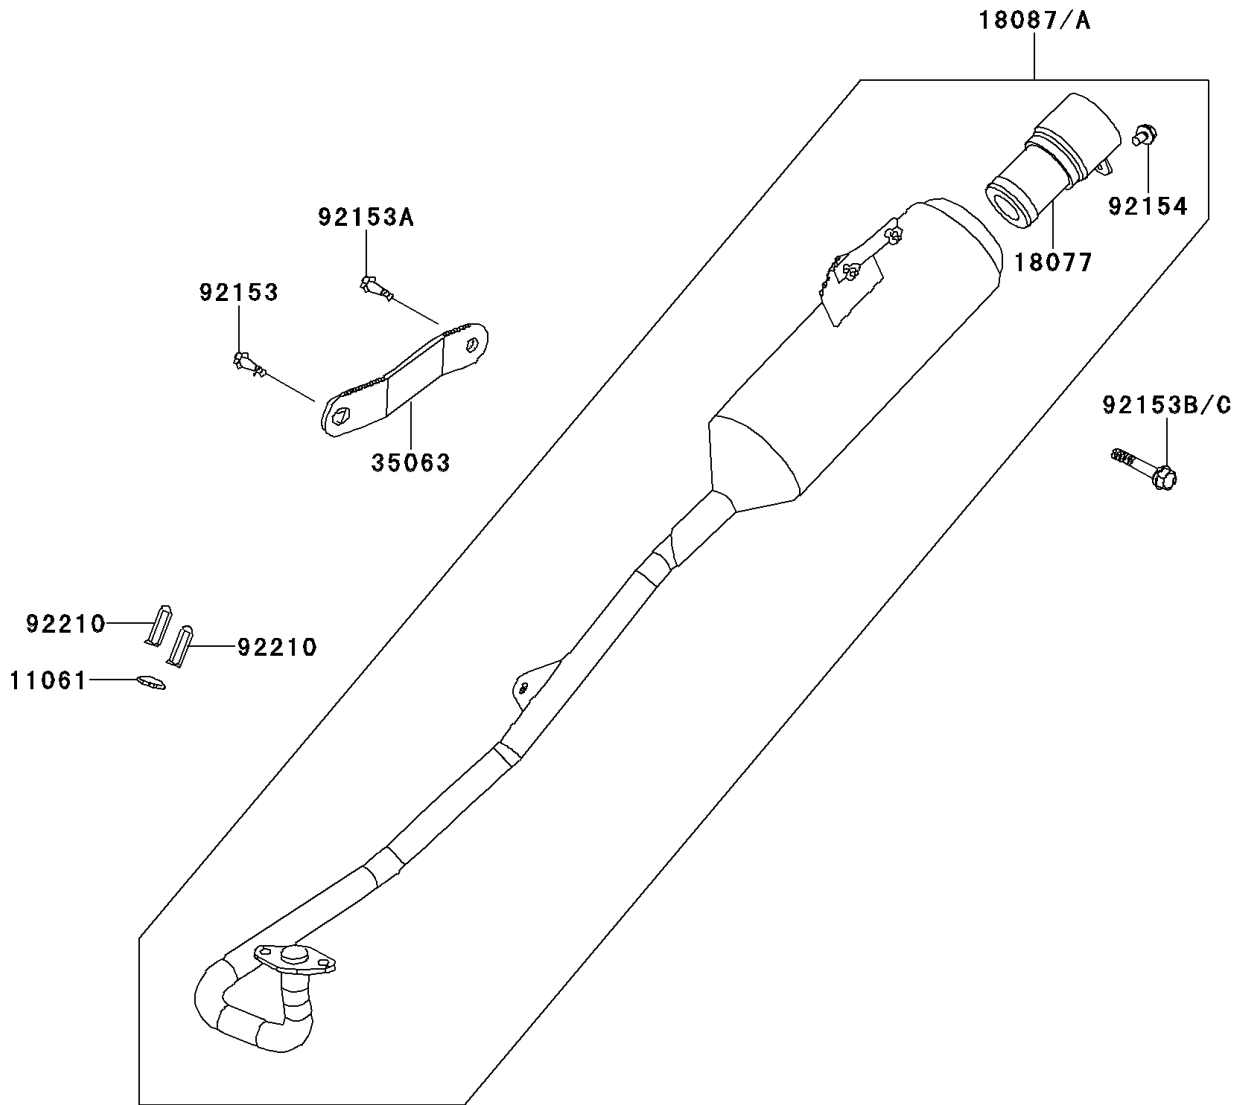

2009 KFX[®]90 PARTS DIAGRAM

Muffler(s)

E1140

2009 KFX® 90 PARTS LIST

Muffler(s)

ITEM NAME	PART NUMBER	QUANTITY
GASKET,EXHAUST (Ref # 11061)	11061-Y014	1
ARRESTER-SPARK (Ref # 18077)	18077-Y002	1
MUFFLER (Ref # 18087A)	18087-Y004	1
STAY,MUFFLER (Ref # 35063)	35063-Y001	1
BOLT,8X28 (Ref # 92153)	92153-Y020	1
BOLT,FLANGE,8X16 (Ref # 92153A)	92153-Y032	1
BOLT,FLANGE,8X38 (Ref # 92153C)	92153-Y070	1
BOLT,FLANGE,6X10 (Ref # 92154)	92154-Y013	1
NUT,8MM (Ref # 92210)	92210-Y006	2