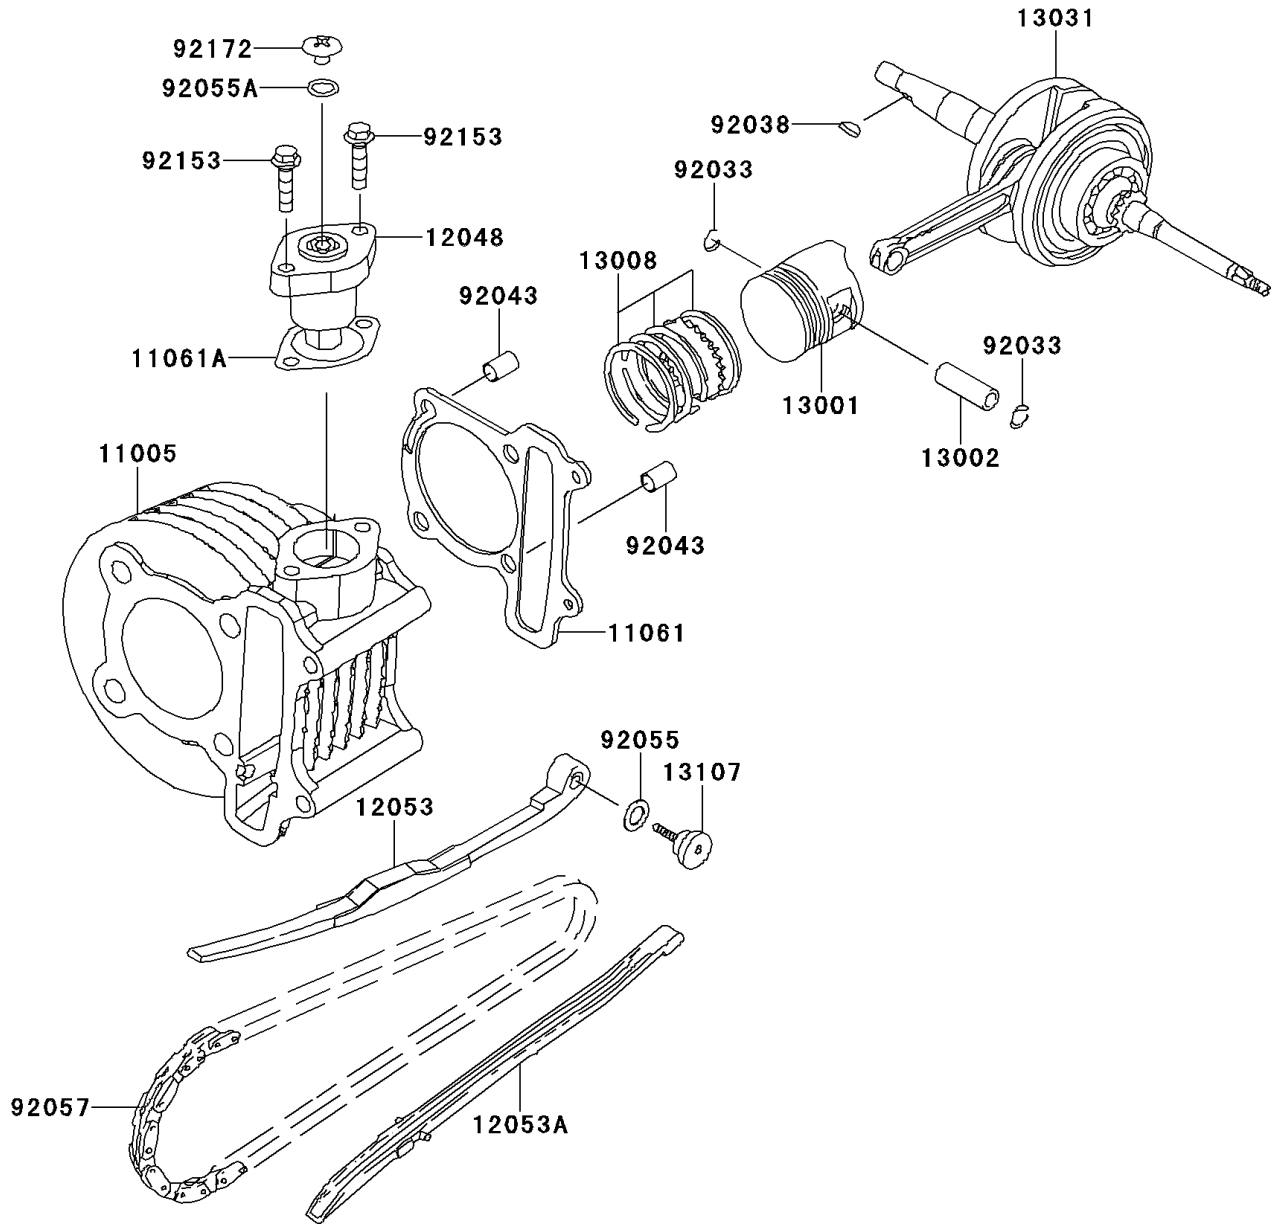

2008 KFX® 90 PARTS DIAGRAM

Crankshaft/Piston(s)

E1320

2008 KFX® 90 PARTS LIST

Crankshaft/Piston(s)

ITEM NAME	PART NUMBER	QUANTITY
CYLINDER-ENGINE (Ref # 11005)	11005-Y002	1
GASKET,CYLINDER BASE (Ref # 11061)	11061-Y009	1
GASKET (Ref # 11061A)	11061-Y012	1
TENSIONER-ASSY (Ref # 12048)	12048-Y001	1
GUIDE-CHAIN,TENSIONER (Ref # 12053)	12053-Y002	1
GUIDE-CHAIN (Ref # 12053A)	12053-Y004	1
PISTON-ENGINE (Ref # 13001)	13001-Y001	1
PIN-PISTON (Ref # 13002)	13002-Y001	1
RING-SET-PISTON (Ref # 13008)	13008-Y001	1
CRANKSHAFT-COMP (Ref # 13031)	13031-Y001	1
SHAFT,CHAIN GUIDE (Ref # 13107)	13107-Y001	1
RING-SNAP (Ref # 92033)	92033-Y001	2
KEY,WOODRUFF (Ref # 92038)	92038-Y001	1
PIN,10X16 (Ref # 92043)	92043-Y013	2
RING-O,15.2X1.5 (Ref # 92055)	92055-Y003	1
RING-O,1.5X9.5 (Ref # 92055A)	92055-Y010	1
CHAIN,CAMSHAFT (Ref # 92057)	92057-Y002	1
BOLT,FLANGE,6X22 (Ref # 92153)	92153-Y003	2
SCREW,6X6 (Ref # 92172)	92172-Y002	1